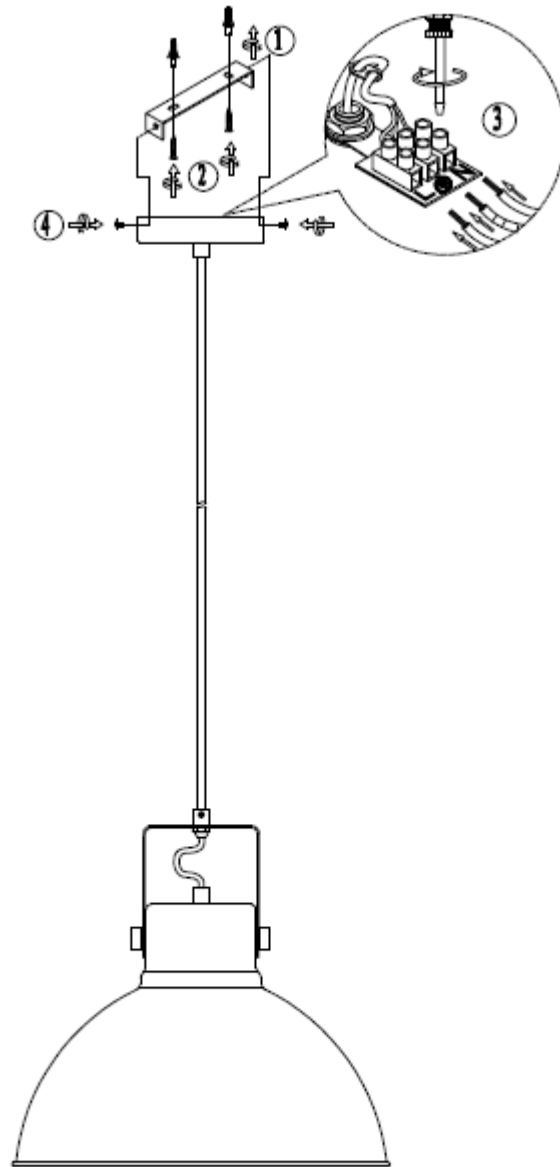

LUCIDE

Item number:45473/36/97

Technical details

Materials used:	Metal
Color:	Rusty+black
Dimmable and how is fixture dimmable	
Size:	Height: 150cm
	Length: 36cm
	Width: 36cm
	Net weight: 1.5kg
Power requirements:	220-240V~50Hz
Bulb type and maximum wattage:	E27 Max.40W
Number of bulbs:	1xE27
IP degree:	IP20