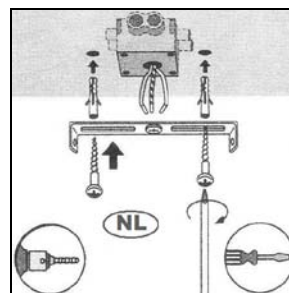

LUCIDE

Item number:45473/36/97

Technical details

Materials used:	Metal
Color:	Rusty+black
Dimmable and how is fixture dimmable	
Size:	Height: 150cm
	Length: 36cm
	Width: 36cm
	Net weight: 1.5kg
Power requirements:	220-240V~50Hz
Bulb type and maximum wattage:	E27 Max.40W
Number of bulbs:	1xE27
IP degree:	IP20