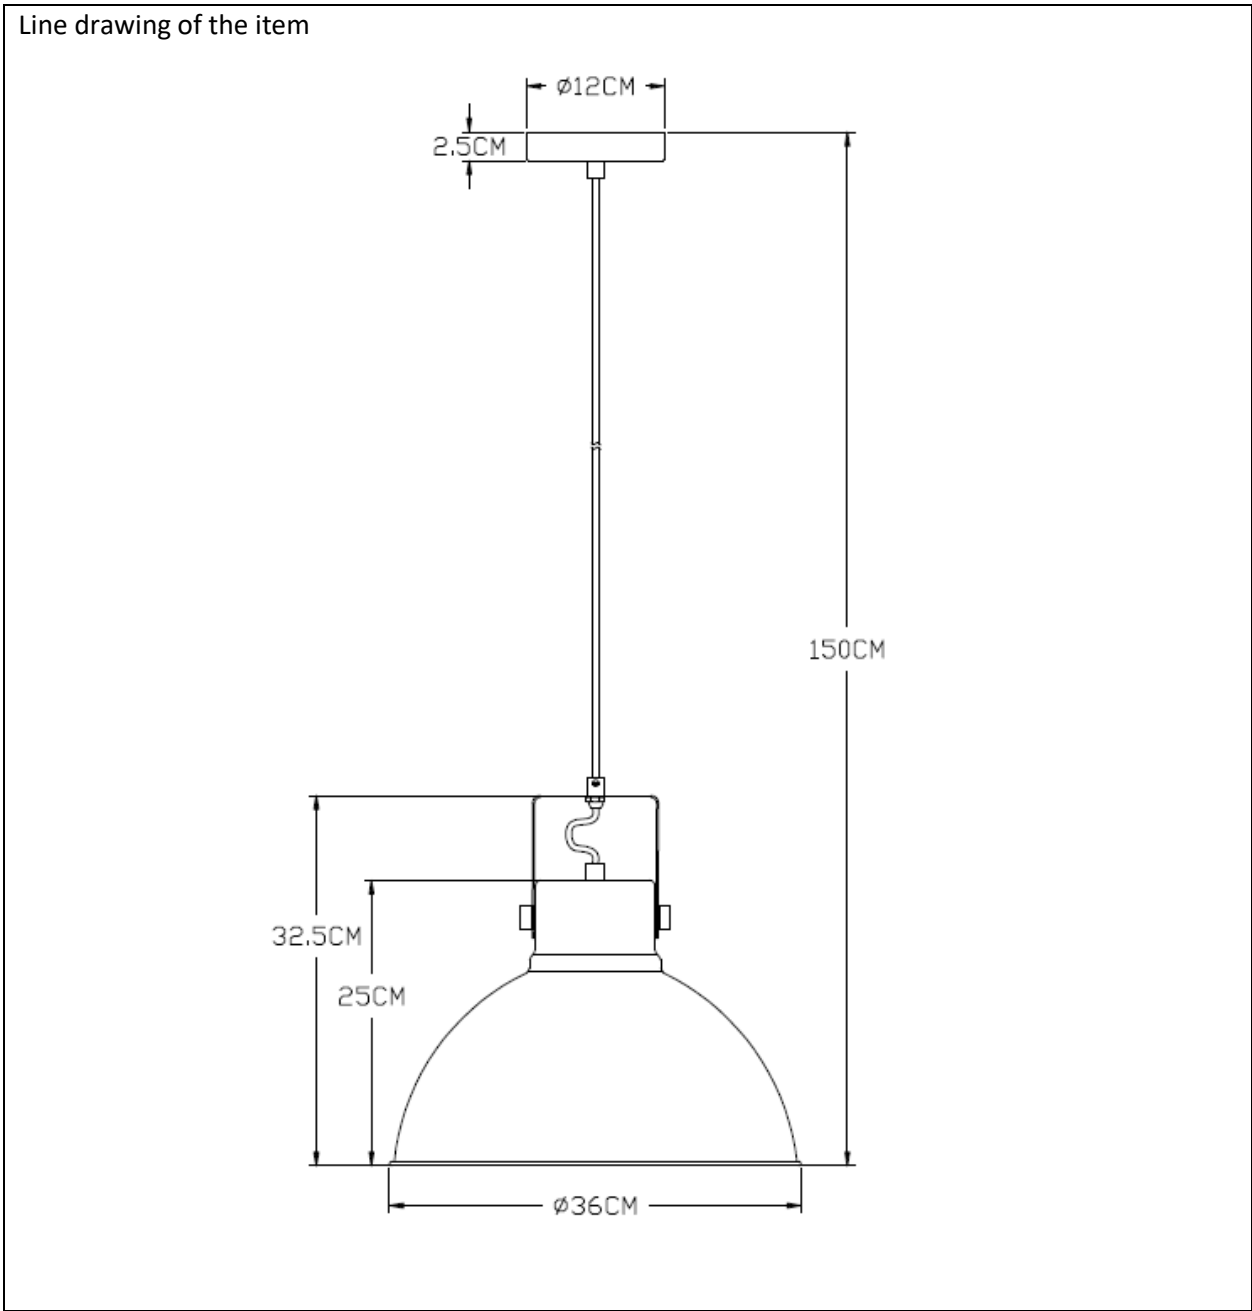

LUCIDE

Item number:45473/36/97

Technical details

Materials used:	Metal
Color:	Rusty+black
Dimmable and how is fixture dimmable	
Size:	Height: 150cm
	Length: 36cm
	Width: 36cm
	Net weight: 1.5kg
Power requirements:	220-240V~50Hz
Bulb type and maximum wattage:	E27 Max.40W
Number of bulbs:	1xE27
IP degree:	IP20