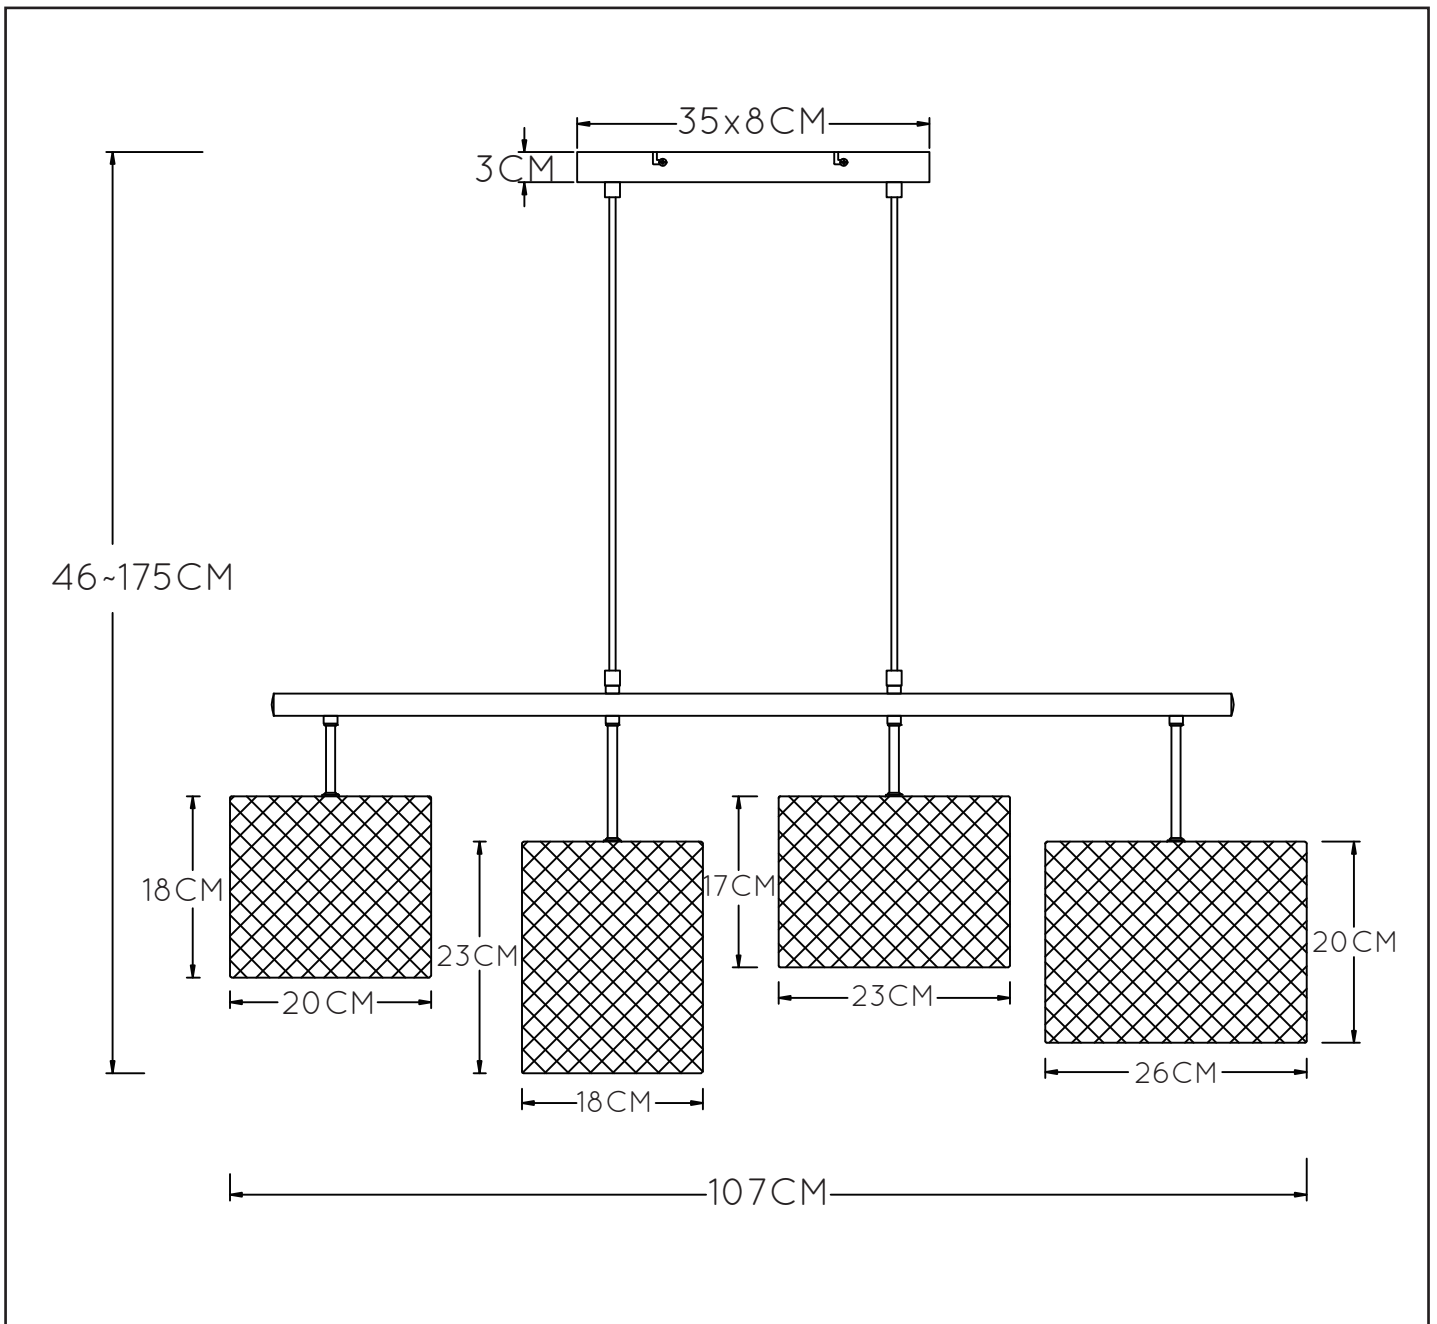

Dimensions LxWxH : 107 cm x 26 cm x 175 cm

Height minimum : 46cm

Height maximum : 175cm

Dimensions shade LxWxH : -

Main material : Metal

Ceiling rose material : Metal

Color : Matt Black and wood print

Style : Vintage

Shape : Cylinder

Weight : 2.4 kg

Warranty : 2 years

Product specifications

Dimmable : No

Light direction : Around (Diffuse)

Adjustable in height : No
(Before Installation)

Directional : Not Directional

Cable : Yes, Cable in Product

Cable length : 145cm

Sensor : Without Sensor

Control : Light Switch Control

IP-Class : 20

Electric class : 1

Light source including? : No

Lamp socket : E27

Light source number : 4

Power requirements : 220-240V~50Hz

Bulb type maximum wattage : E27- max.60W

For more specifications of this product please visit

www.lucide.com

BASKETT

Item number : 45459/04/30

EAN code : 5411212450531