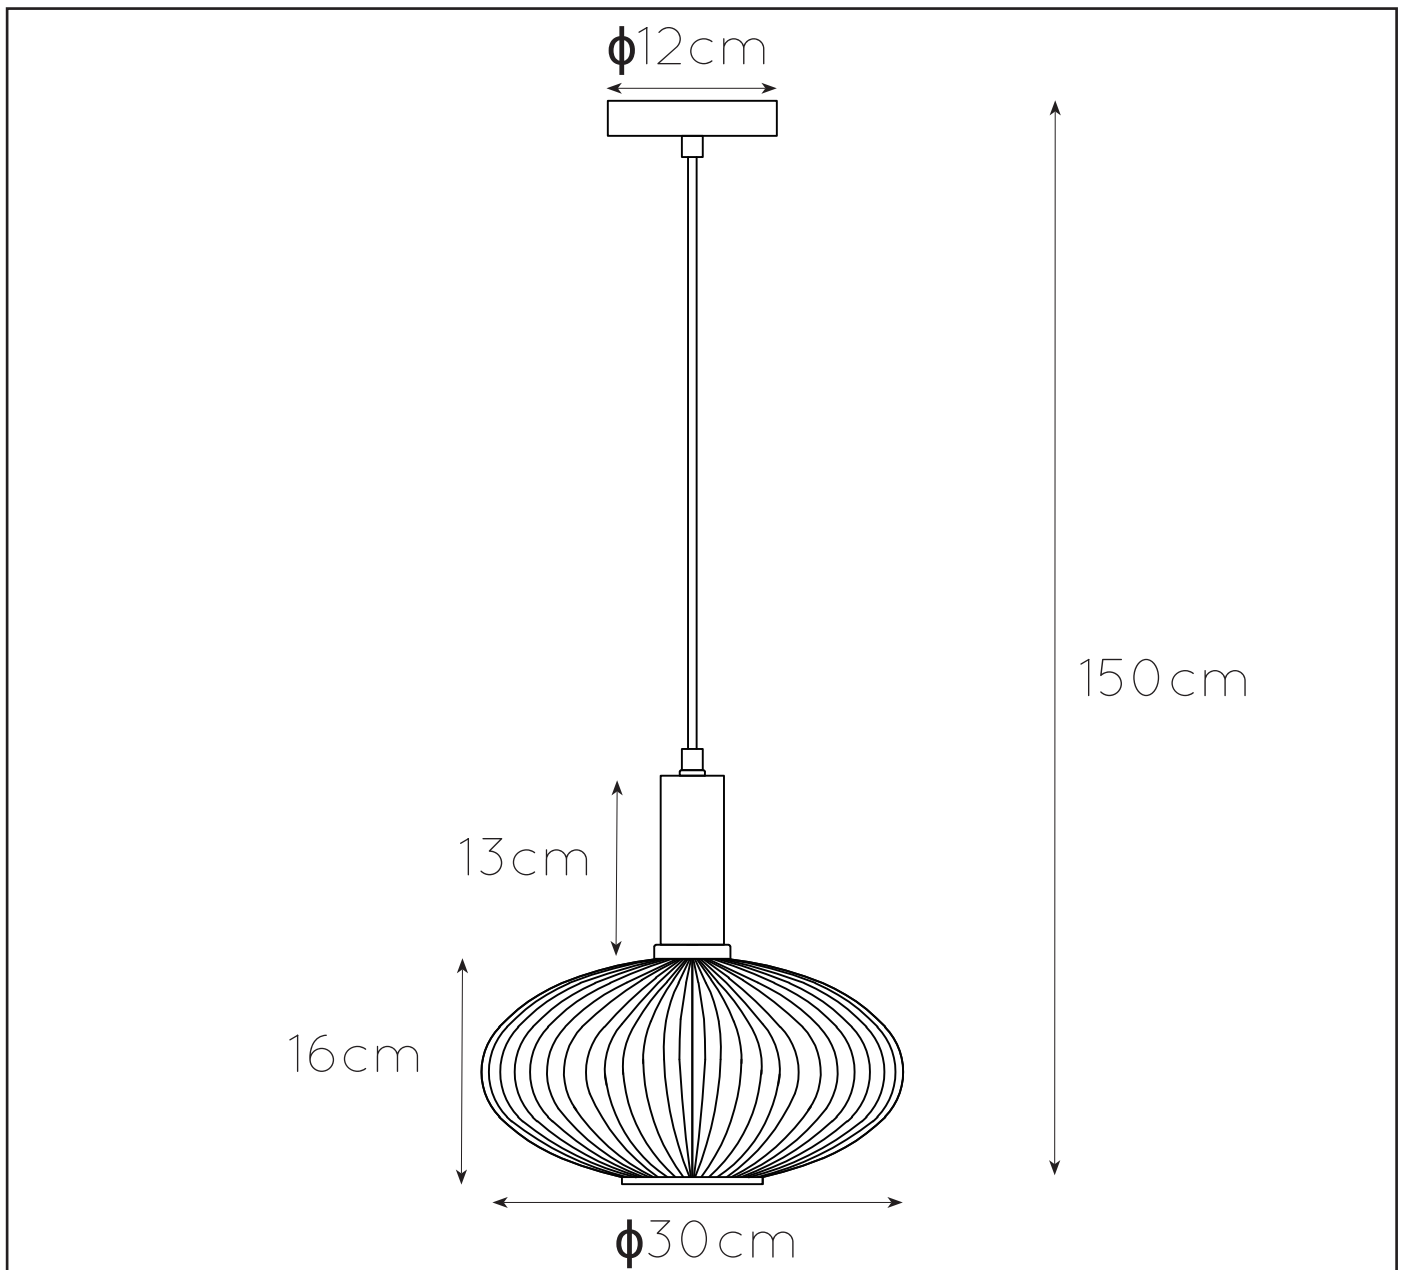

### General

**Dimensions LxWxH :** 30 cm x 30 cm x 150 cm  
**Height minimum :** 32cm  
**Height maximum :** 150cm  
**Dimensions shade LxWxH :** 30 cm x 30 cm x 16 cm  
**Main material :** Metal&glass  
**Ceiling rose material :** Metal  
**Color :** Bronze with green & amber glass  
**Style :** Vintage  
**Shape:** Oval  
**Weight :** 1.85KG  
**Warranty :** 2 years

### Product specifications

**Dimmable :** Yes  
**Light direction :** Around (Diffuse)  
**Adjustable in height :** Yes  
(Before Installation)  
**Directional :** Not Directional  
**Cable :** Yes  
**Cable length :** 118cm  
**Sensor :** Without Sensor  
**Control :** Light Switch Control  
**IP-Class :** 20  
**Electric class :** 1  
**Light source including? :** No  
**Lamp socket :** E27  
**Light source number :** 1  
**Power requirements :** 220-240V~50Hz  
**Bulb type & maximum wattage :** E27- max.40W

# MALOTO

item number : 45386/30/33  
 EAN code : 5411212451194

item number : 45386/30/62  
 EAN code : 5411212451200

For more specifications, dimensions please visit  
[www.lucide.com](http://www.lucide.com)