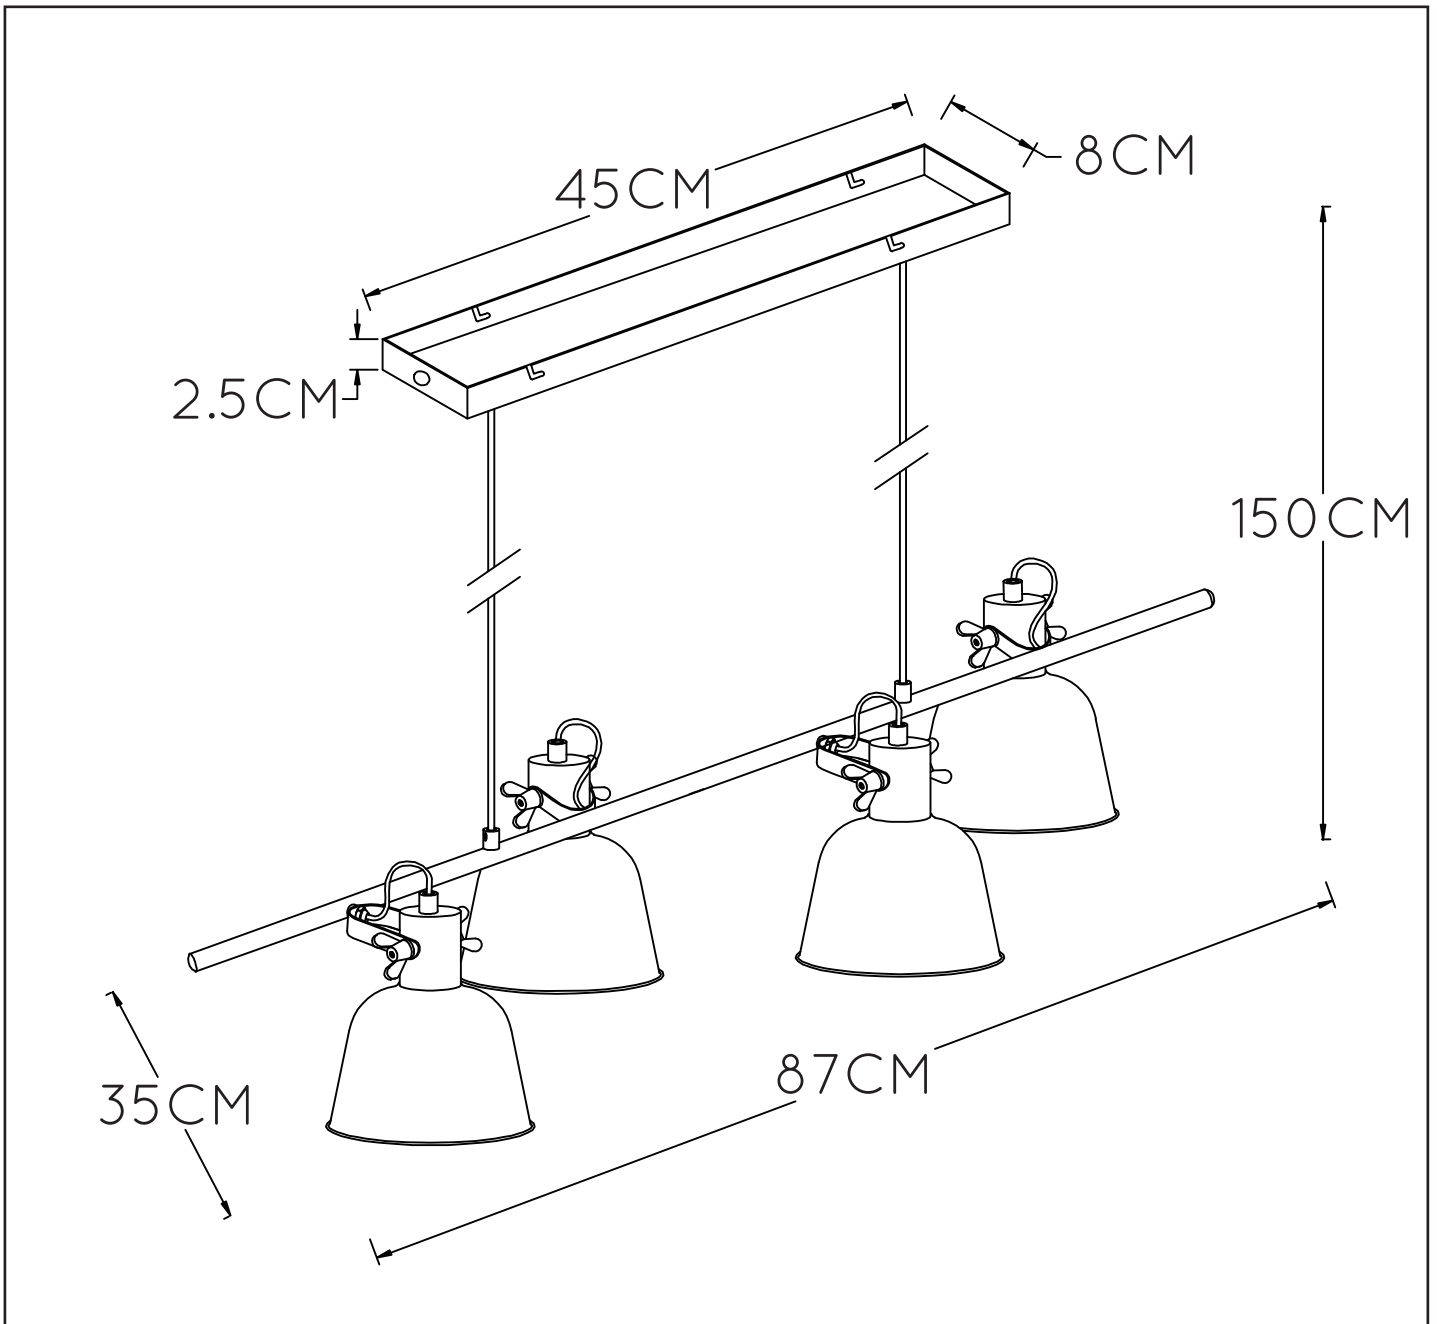

LUCIDE

GENERAL SPECIFICATIONS

RECOMMENDED LUCIDE LIGHT SOURCE

49042/05/62

Light source dimmable : Yes

Light source incl. : No

General

Dimensions LxWxH : 87 cm x 35 cm x 150 cm
Height minimum : 25cm
Height maximum : 150cm
Dimensions shade LxWxH : 17 cm x 17cm x 17.5cm
Main material : Metal
Ceiling rose material : Metal
Color : Sand black
Style : Vintage
Shape : Round
Weight : 245 kg
Warranty : 2 years

Product specifications

Dimmable : No
Light direction : Around (Diffuse)
Adjustable in height : No
(Before Installation)
Directional : Not Directional
Cable : Yes, Cable on Product
Cable length : 120cm
Sensor : Without Sensor
Control : Light Switch Control
IP-Class : 20
Electric class : 1
Light source including? : No
Lamp socket : E27
Light source number : 4
Power requirements : 220-240V~50Hz
Bulb type & maximum wattage : E27- max.60W

For more specifications of this product please visit
www.lucide.com

PIA

Item number : 45380/04/30

EAN code : 5411212451095

For more specifications, dimensions please visit

www.lucide.com

LUCIDE

INSTALLATION DRAWING SPECIFICATIONS