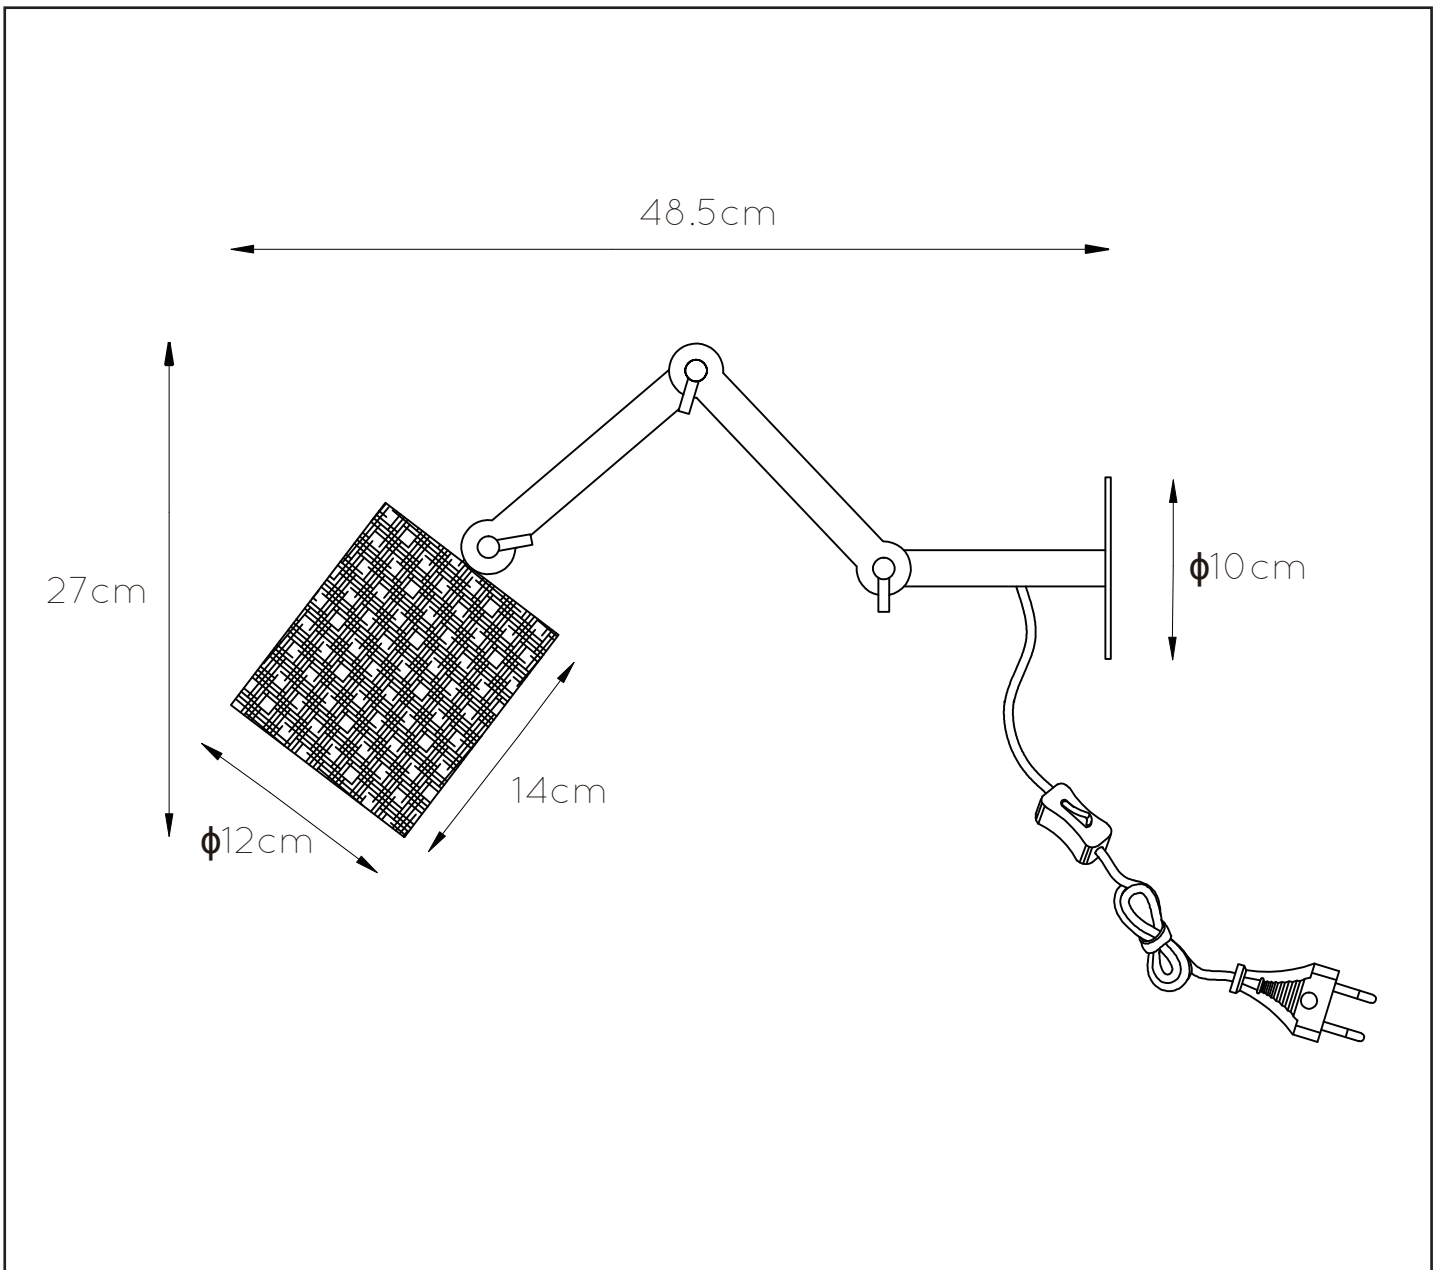

LUCIDE

GENERAL SPECIFICATIONS

RECOMMENDED LUCIDE LIGHT SOURCE

490 42/05/65

Light source dimmable : Yes

Light source incl. : No

General

Dimensions LxWxH : 48.5 cm x 12 cm x 27 cm

Height minimum : 12.5cm

Height maximum : 51cm

Dimensions shade LxWxH : 12 cm x 12 cm x 14cm

Main material : Metal&linen

Ceiling rose material : Metal

Color : Matt black ,black linen

Style : Cottage

Shape: Cylinder

Weight : 0.88 kg

Warranty : 2 years

Product specifications

Dimmable : No

Light direction : Around (Diffuse)

Adjustable in height : Yes

(Before Installation)

Directional : Not Directional

Light source number : 1

Power requirements : 220-240V~50Hz

Bulb type maximum wattage : E27- max.40W

For more specifications of this product please visit

www.lucide.com

TAMPA

Item number : 45292/81/30

EAN code : 5411212451392