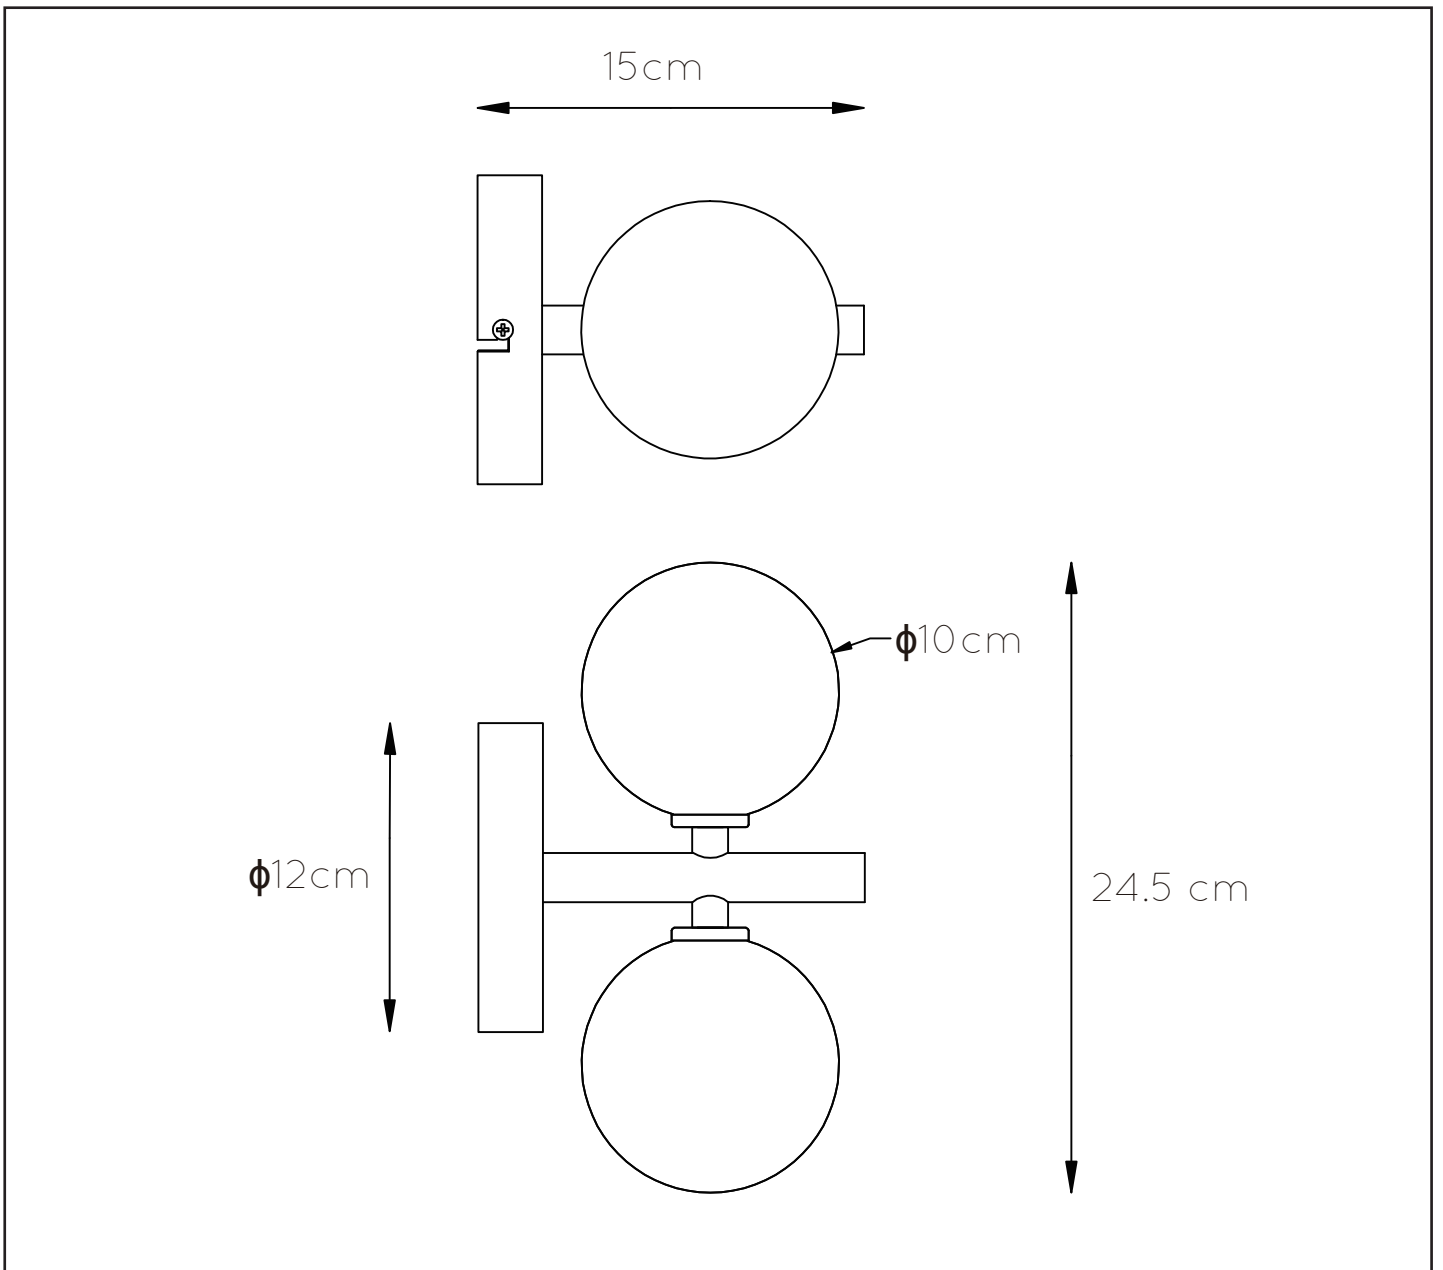

LUCIDE

GENERAL SPECIFICATIONS

RECOMMENDED LUCIDE LIGHT SOURCE

49026/03/31

Light source dimmable : Yes

Light source incl. : No

General

Dimensions LxWxH : 15 cm x 12 cm x 24.5 cm

Height minimum : -

Height maximum : -

Dimensions shade LxWxH : 10 cm x 10 cm x 10cm

Main material : Metal&glass

Ceiling rose material : Metal

Color : Matt black & Sand brass with smoke glass

Style : Retro

Shape: Bowl

Weight : 0.75 kg

Warranty : 2 years

Product specifications

Dimmable : Yes

Light direction : Around (Diffuse)

Adjustable in height : No

Directional : Not Directional

Cable : No

LUCIDE

INSTALLATION DRAWING SPECIFICATIONS