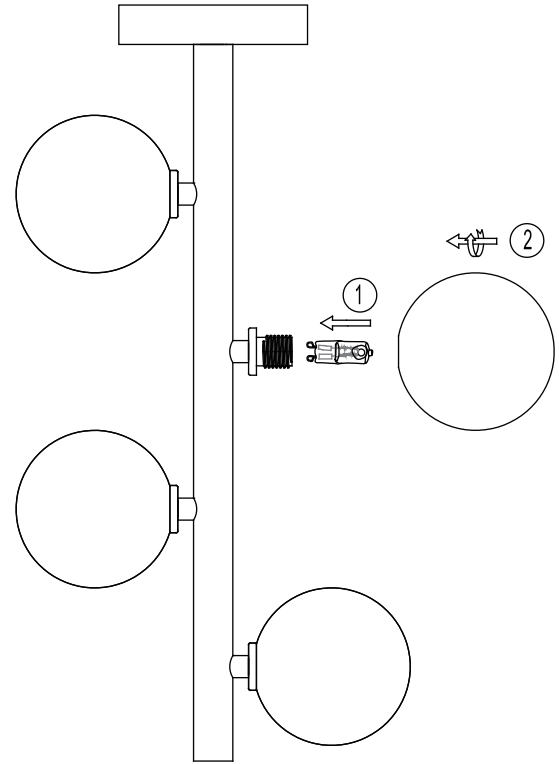

Height minimum : -

Height maximum:-

Dimensions shade LxWxH : 10 cm x 10 cm x 10 cm

Main material : Metal&glass

Ceiling rose material : Metal

Color : Sand brass&matt black with smoking glass

Style : Vintage

Shape: Ball

Cable length : -

Sensor : Without Sensor

Control : Light Switch Control

IP-Class : 20

Electric class : 1

Light source including? : No

Lamp socket : G9

Light source number : 4

Power requirements : 220-240V~50Hz

Bulb type & maximum wattage : G9 - max.28W

For more specifications of this product please visit

www.lucide.com

TYCHO

Item number : 45174/04/02
EAN code : 5411212450913

Item number :45174/04/30
EAN code : 5411212450920

For more specifications, dimensions please visit
www.lucide.com

LUCIDE

INSTALLATION DRAWING SPECIFICATIONS

1

2

3

4