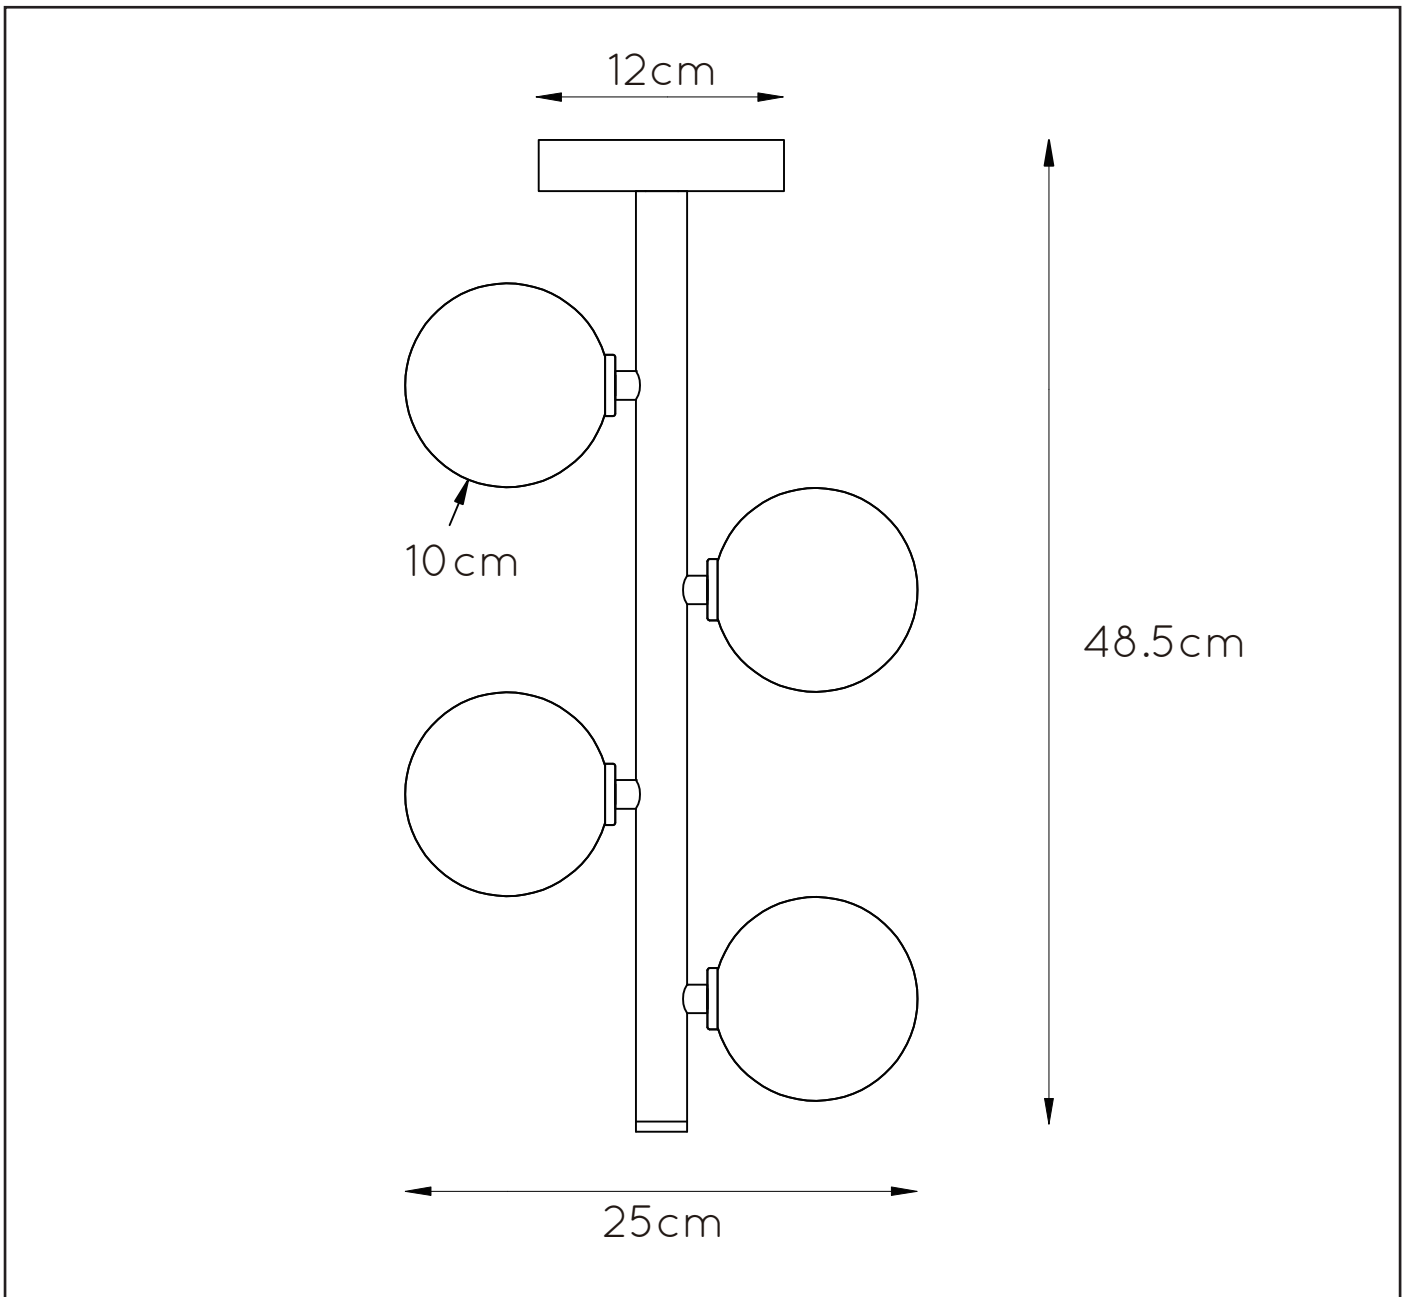

LUCIDE

GENERAL SPECIFICATIONS

RECOMMENDED LUCIDE LIGHT SOURCE

49026/03/31

Light source dimmable : Yes

Light source incl. : No

General

Dimensions LxWxH : 25 cm x 25 cm x 48.5 cm

Height minimum : -

Height maximum:-

Dimensions shade LxWxH : 10 cm x 10 cm x 10 cm

Main material : Metal&glass

Ceiling rose material : Metal

Color : Sand brass&matt black with smoking glass

Style : Vintage

Shape: Ball

Weight : 1,1 kg

Warranty : 2 years

Product specifications

Dimmable : Yes

Light direction : Around (Diffuse)

Adjustable in height: No

Directional : Not Directional

Cable : No

For more specifications, dimensions please visit
www.lucide.com

LUCIDE

INSTALLATION DRAWING SPECIFICATIONS

1

2

3

4