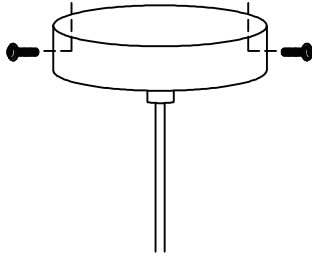

Height minimum : -

Height maximum:-

Dimensions shade LxWxH : 10 cm x 10 cm x 10 cm

Main material : Metal&glass

Ceiling rose material : Metal

Color : Sand brass&matt black with smoking glass

Style : Vintage

Shape: Ball

Weight : 1,1 kg

Warranty : 2 years

Product specifications

Dimmable : Yes

Light direction : Around (Diffuse)

Adjustable in height: No

Directional : Not Directional

Cable : No

For more specifications, dimensions please visit
www.lucide.com

LUCIDE

INSTALLATION DRAWING SPECIFICATIONS

1

2

3

4