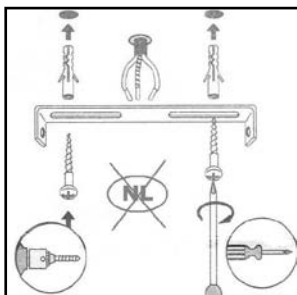

Item number: 43402/20/11, 43402/20/30, 43402/20/53

Technical details

Materials used:	Metal+glass
Color:	Silver, Black, Orange
Dimmable and how is fixture dimmable	
Size:	Height: 151CM
	Length: 20CM
	Width: 20CM
	Net weight:
Power requirements:	220-240V~50Hz
Bulb type and maximum wattage:	E27 Max.60W
Number of bulbs:	1 x E27
IP degree:	IP 20