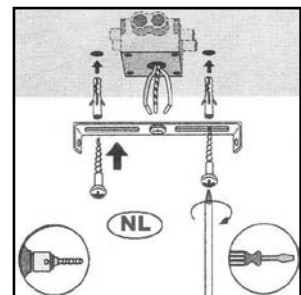

Item number: 43402/20/11, 43402/20/30, 43402/20/53

Technical details

Materials used:	Metal+glass
Color:	Silver, Black, Orange
Dimmable and how is fixture dimmable	
Size:	Height: 151CM
	Length: 20CM
	Width: 20CM
	Net weight:
Power requirements:	220-240V~50Hz
Bulb type and maximum wattage:	E27 Max.60W
Number of bulbs:	1 x E27
IP degree:	IP 20