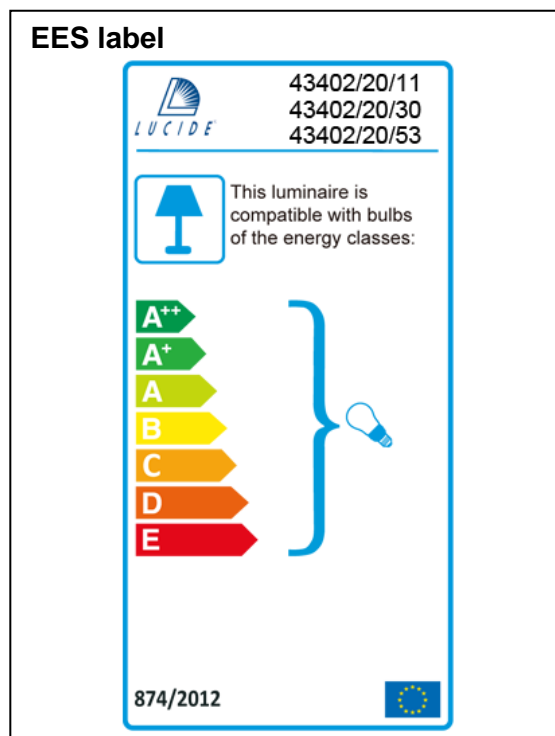

Exclusions pour la garantie : 1. Les pièces de verre cassées sur l'appareil ne seront remplacées que 14 jours à compter de l'achat par l'utilisateur final. 2. L'usure normale, la décoloration résultant d'une utilisation normale. 3. Les dégâts causés par des facteurs externes comme le feu, l'eau, une utilisation / installation ou maintenance incorrecte du produit.

Pour les réclamations de de garantie, le client doit remettre les appareils / pièces défectueuses et le ticket d'achat original.

Garantiebestimmungen:

Lucide NV garantiert für einen Zeitraum von 2 Jahren ab Kaufdatum und Kauf durch den Endkunden, dass das gelieferte Produkt frei von Material- und Herstellungsfehlern ist, sofern das Produkt gemäß der Bedienungsanleitung installiert und gewartet wird.

Von der Garantie ausgenommen: 1. Gebrochene Glasteile der Fassung werden nur innerhalb von 14 Tagen ab Kauf durch den Endkunden ersetzt. 2. Normaler Verschleiß, Verfärbungen aufgrund des normalen Gebrauchs. 3. Beschädigungen aufgrund externer Ursachen wie Feuer, Wasser, unsachgemäße Nutzung/ Installation oder Wartung des Produkts.

Kunden müssen das defekte Produkt/Teil und den Originalkaufbeleg einsenden, um Garantieansprüche geltend zu machen.

Other languages of the manual and further explanations can be found on our website.