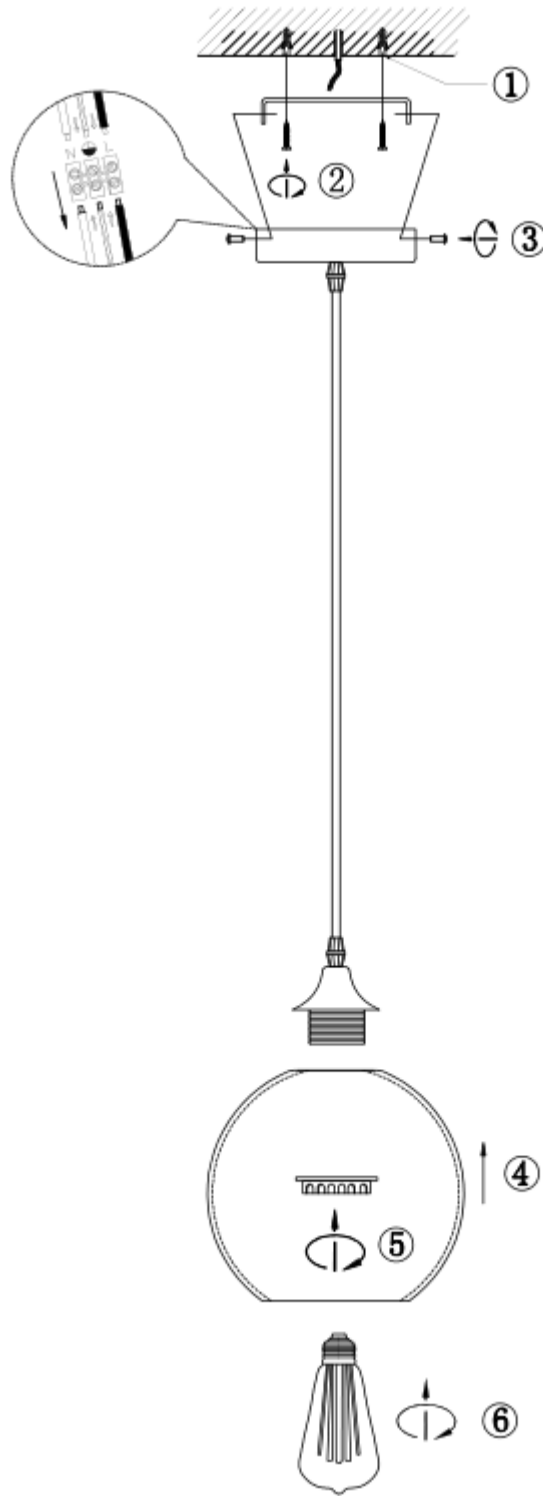

Item number: 43402/20/11, 43402/20/30, 43402/20/53

Technical details

Materials used:	Metal+glass
Color:	Silver, Black, Orange
Dimmable and how is fixture dimmable	
Size:	Height: 151CM
	Length: 20CM
	Width: 20CM
	Net weight:
Power requirements:	220-240V~50Hz
Bulb type and maximum wattage:	E27 Max.60W
Number of bulbs:	1 x E27
IP degree:	IP 20