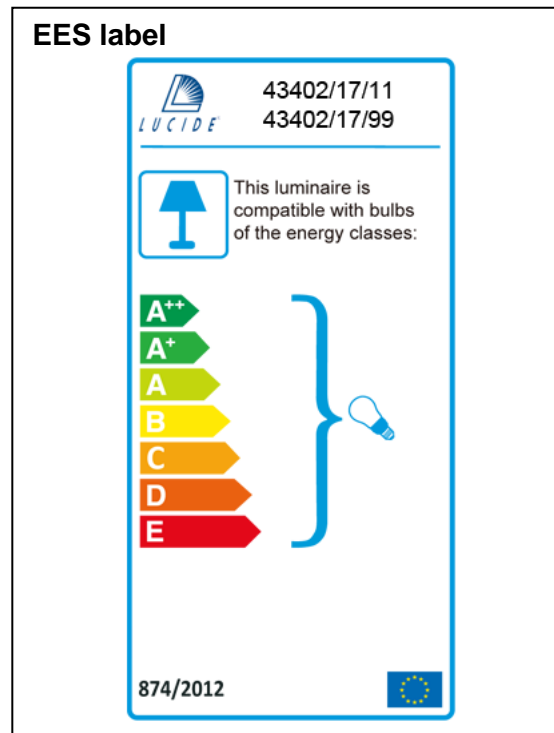

Exclusions pour la garantie : 1. Les pièces de verre cassées sur l'appareil ne seront remplacées que 14 jours à compter de l'achat par l'utilisateur final. 2. L'usure normale, la décoloration résultant d'une utilisation normale. 3. Les dégâts causés par des facteurs externes comme le feu, l'eau, une utilisation / installation ou maintenance incorrecte du produit.

Pour les réclamations de de garantie, le client doit remettre les appareils / pièces défectueuses et le ticket d'achat original.

Garantiebestimmungen:

Lucide NV garantiert für einen Zeitraum von 2 Jahren ab Kaufdatum und Kauf durch den Endkunden, dass das gelieferte Produkt frei von Material- und Herstellungsfehlern ist, sofern das Produkt gemäß der Bedienungsanleitung installiert und gewartet wird.

Von der Garantie ausgenommen: 1. Gebrochene Glasteile der Fassung werden nur innerhalb von 14 Tagen ab Kauf durch den Endkunden ersetzt. 2. Normaler Verschleiß, Verfärbungen aufgrund des normalen Gebrauchs. 3. Beschädigungen aufgrund externer Ursachen wie Feuer, Wasser, unsachgemäße Nutzung/ Installation oder Wartung des Produkts.

Kunden müssen das defekte Produkt/Teil und den Originalkaufbeleg einsenden, um Garantieansprüche geltend zu machen.

Other languages of the manual and further explanations can be found on our website.