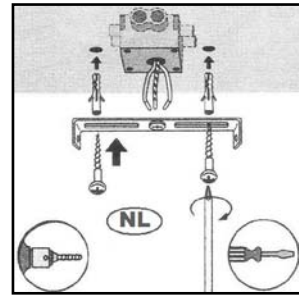

Item number: 43402/17/11, 43402/17/99

Technical details

Materials used:	Metal+glass
Color:	Silver, multi color
Dimmable and how is fixture dimmable	
Size:	Height: 154CM
	Length: 18CM
	Width: 18CM
	Net weight:
Power requirements:	220-240V~50Hz
Bulb type and maximum wattage:	E27 Max.60W
Number of bulbs:	1 x E27
IP degree:	IP 20