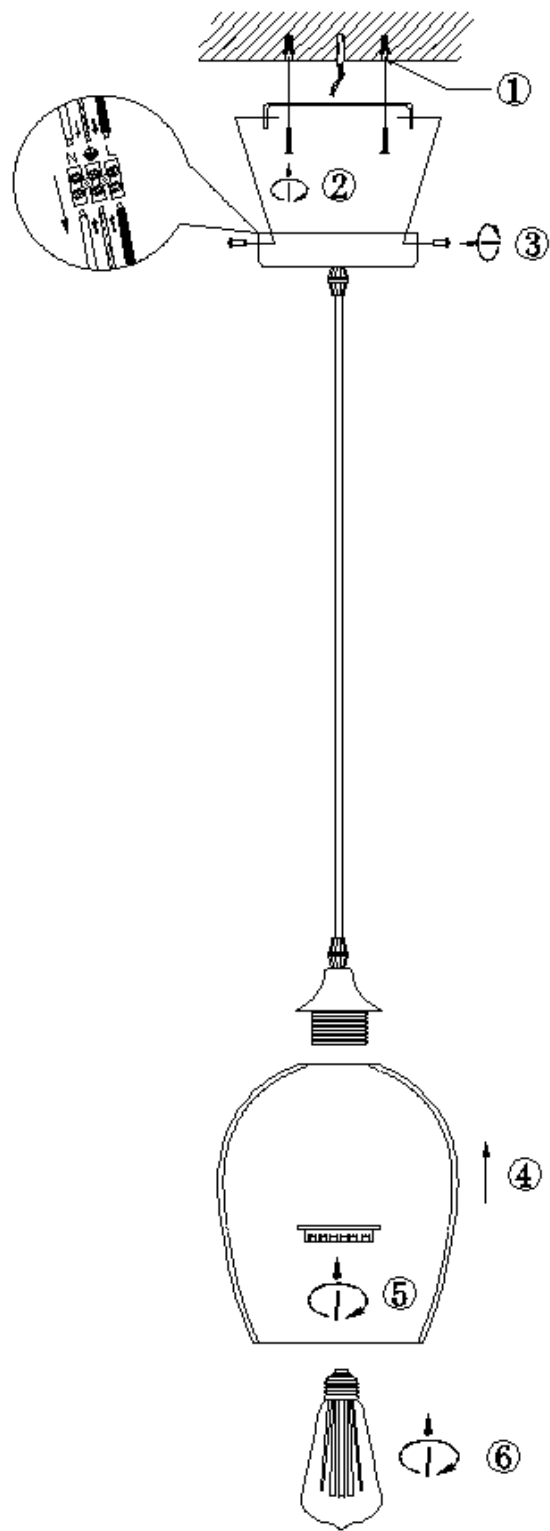

Item number: 43402/17/11, 43402/17/99

Technical details

Materials used:	Metal+glass
Color:	Silver, multi color
Dimmable and how is fixture dimmable	
Size:	Height: 154CM
	Length: 18CM
	Width: 18CM
	Net weight:
Power requirements:	220-240V~50Hz
Bulb type and maximum wattage:	E27 Max.60W
Number of bulbs:	1 x E27
IP degree:	IP 20