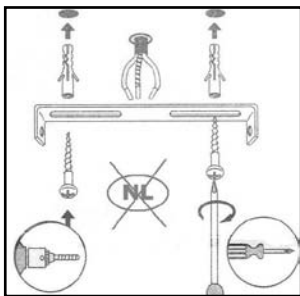

Item number: 43402/17/11, 43402/17/99

Technical details

Materials used:	Metal+glass
Color:	Silver, multi color
Dimmable and how is fixture dimmable	
Size:	Height: 154CM
	Length: 18CM
	Width: 18CM
	Net weight:
Power requirements:	220-240V~50Hz
Bulb type and maximum wattage:	E27 Max.60W
Number of bulbs:	1 x E27
IP degree:	IP 20