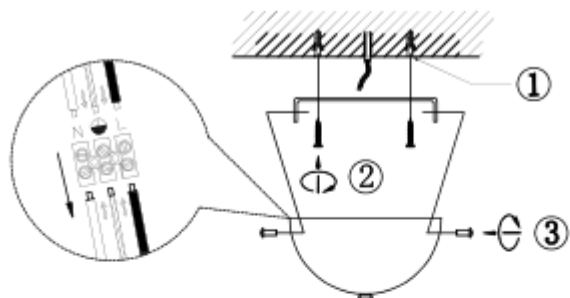

Item number: 43401/31/30, 43401/31/31, 43401/31/36, 43401/31/41, 43401/31/66

Technical details

Materials used:	Metal
Color:	Black, White, Silver, Tauqe, Pink
Dimmable and how is fixture dimmable	
Size:	Height: 149CM
	Length: 31CM
	Width: 31CM
	Net weight:
Power requirements:	220-240V~50Hz
Bulb type and maximum wattage:	E27 Max.60W
Number of bulbs:	1 x E27
IP degree:	IP 20