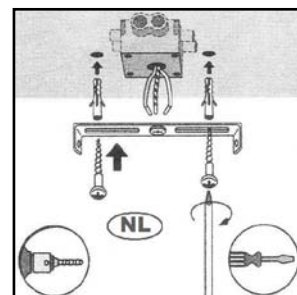

Item number: 43401/31/30, 43401/31/31, 43401/31/36, 43401/31/41, 43401/31/66

Technical details

Materials used:	Metal
Color:	Black, White, Silver, Tauqe, Pink
Dimmable and how is fixture dimmable	
Size:	Height: 149CM
	Length: 31CM
	Width: 31CM
	Net weight:
Power requirements:	220-240V~50Hz
Bulb type and maximum wattage:	E27 Max.60W
Number of bulbs:	1 x E27
IP degree:	IP 20