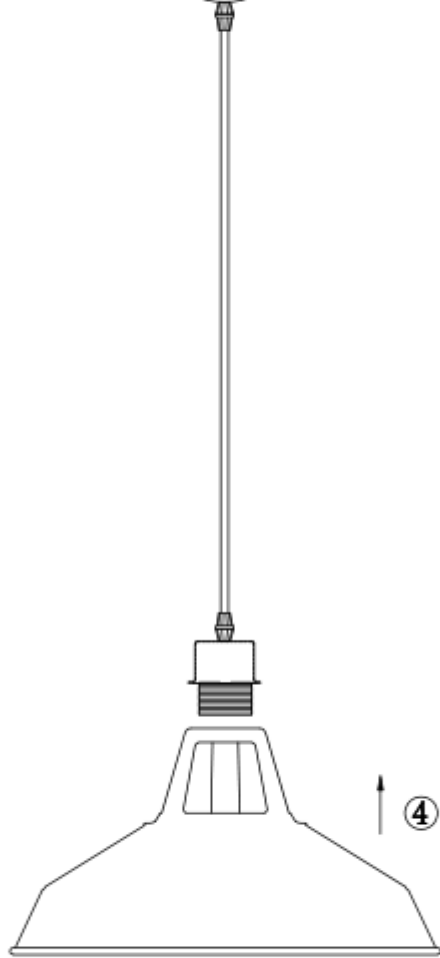

Item number: 43401/31/30, 43401/31/31, 43401/31/36, 43401/31/41, 43401/31/66

Technical details

Materials used:	Metal
Color:	Black, White, Silver, Tauqe, Pink
Dimmable and how is fixture dimmable	
Size:	Height: 149CM
	Length: 31CM
	Width: 31CM
	Net weight:
Power requirements:	220-240V~50Hz
Bulb type and maximum wattage:	E27 Max.60W
Number of bulbs:	1 x E27
IP degree:	IP 20