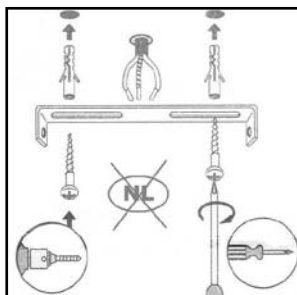

Item number: 43401/31/30, 43401/31/31, 43401/31/36, 43401/31/41, 43401/31/66

Technical details

Materials used:	Metal
Color:	Black, White, Silver, Tauqe, Pink
Dimmable and how is fixture dimmable	
Size:	Height: 149CM
	Length: 31CM
	Width: 31CM
	Net weight:
Power requirements:	220-240V~50Hz
Bulb type and maximum wattage:	E27 Max.60W
Number of bulbs:	1 x E27
IP degree:	IP 20