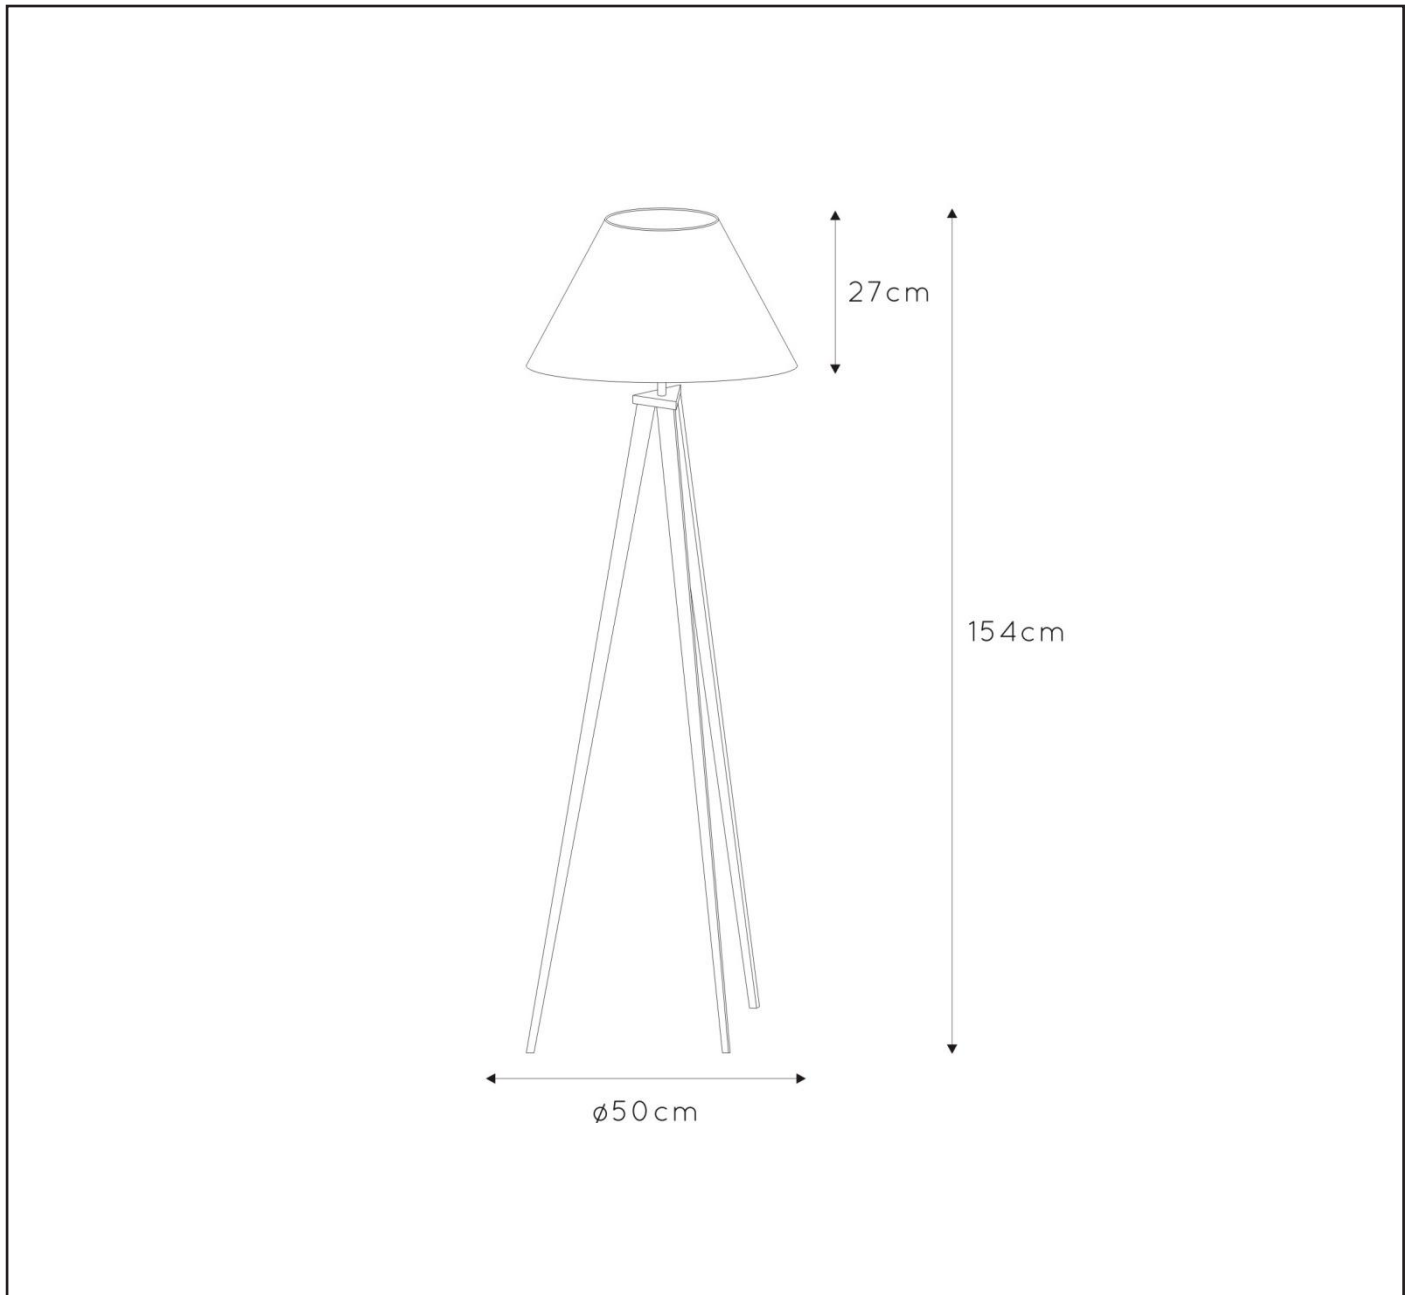

LUCIDE

TECHNICAL DRAWING & DIMENSIONS

JOLLI

item number : 42702/81/30
EAN code : 5411212420909

For more specifications, dimensions please visit
www.lucide.com