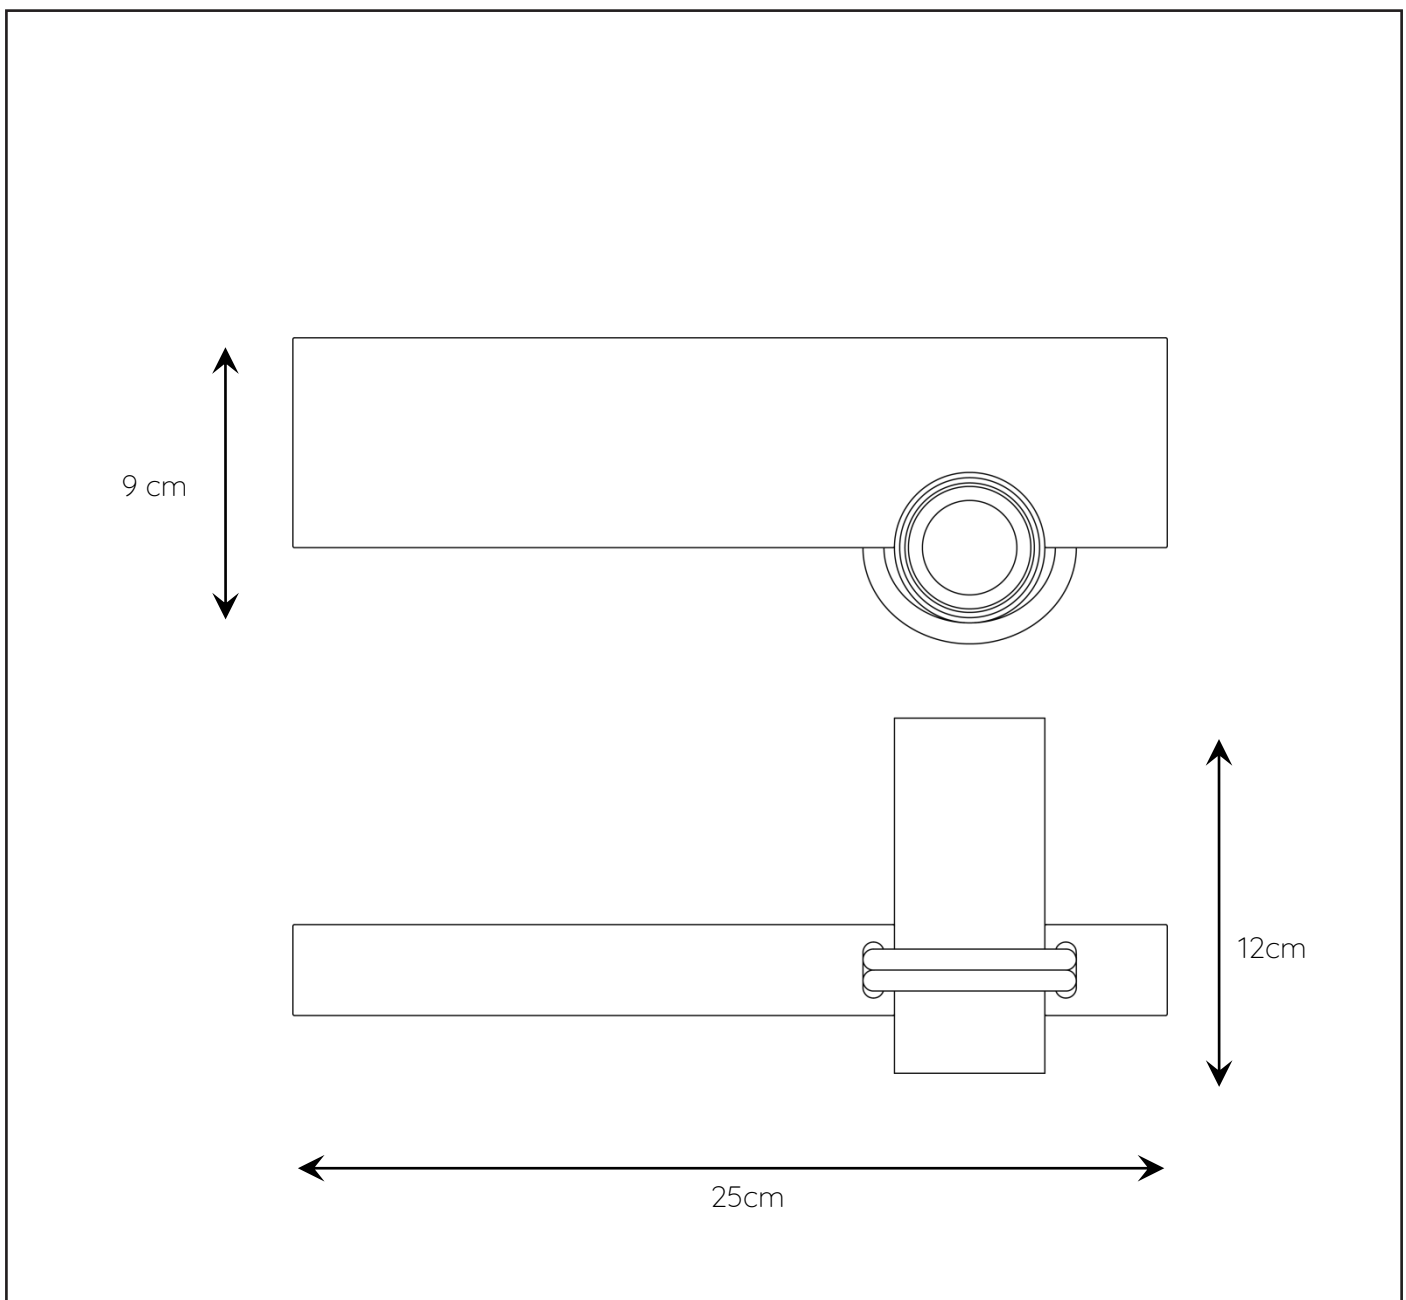

LUCIDE

TECHNICAL DRAWING & DIMENSIONS

TANNER

Item number : 39220/01/76

EAN code : 5411212390684

For more specifications, dimensions please visit
www.lucide.com