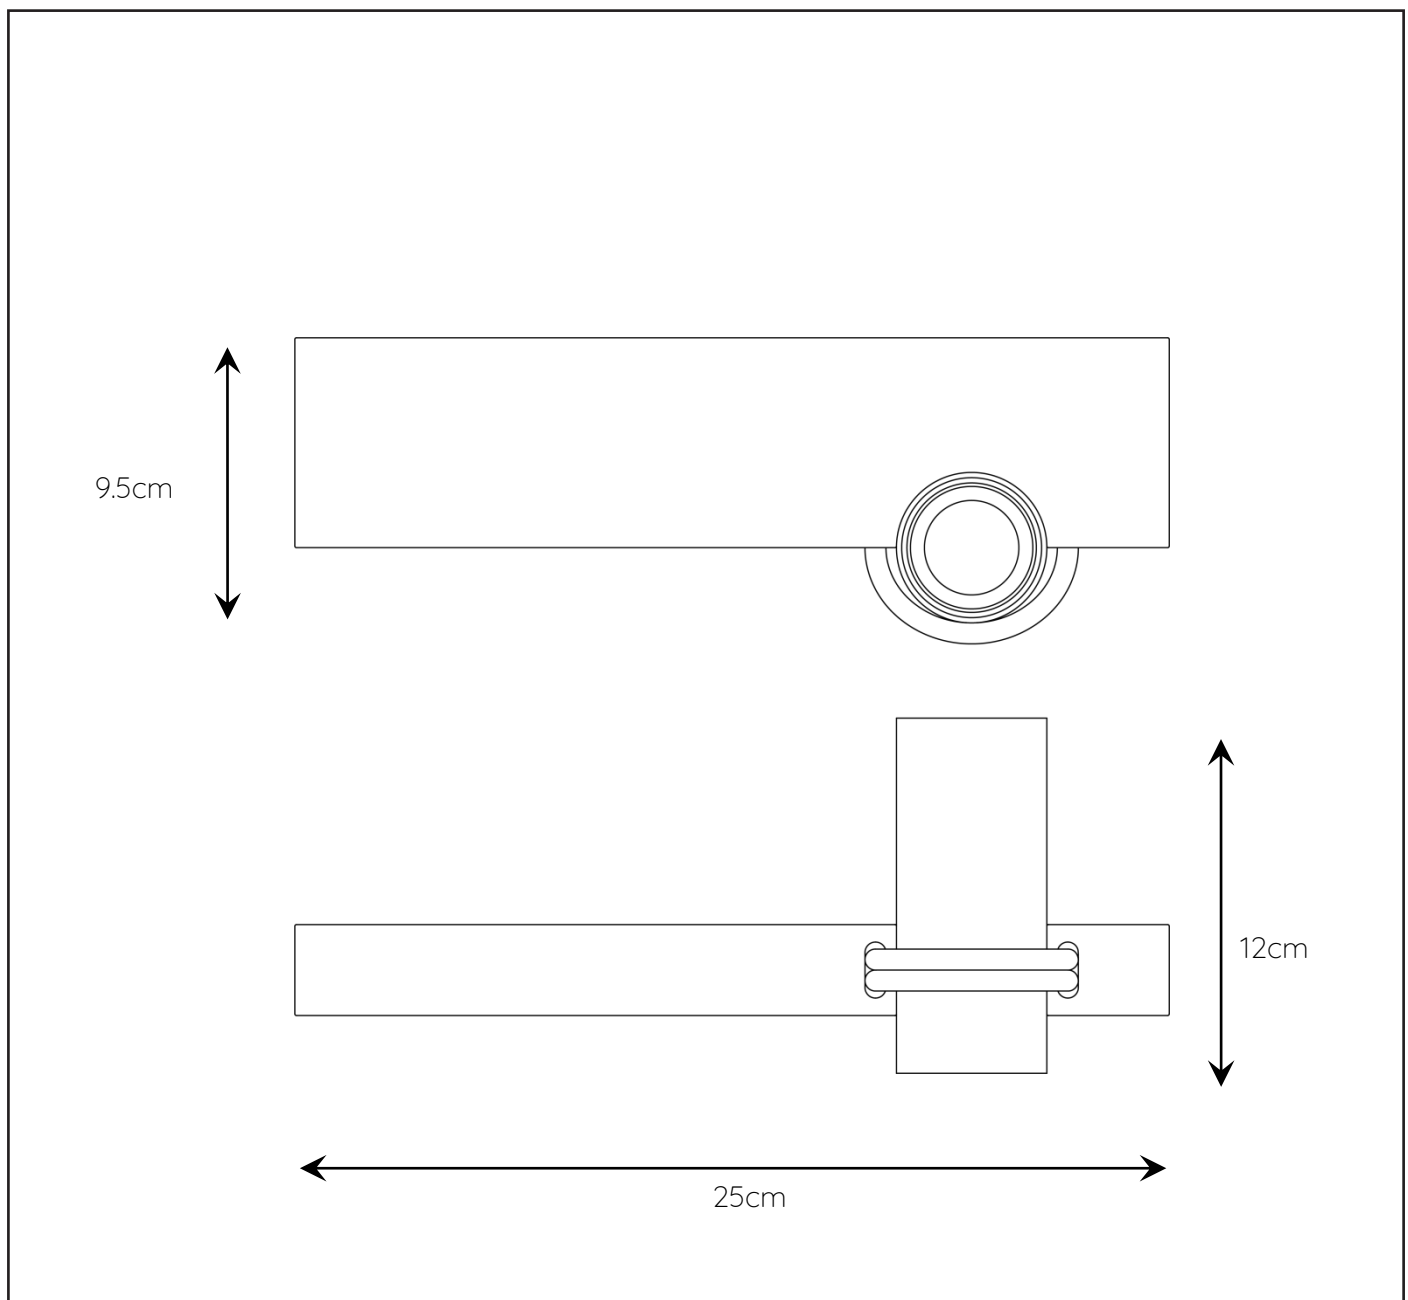

RECOMMENDED LUCIDE
LIGHT SOURCE

49032/05/65
Light source dimmable : Yes
Light source incl. : No

General

Dimensions LxWxH : 25 cm x 9.5cm x 12 cm
Heigth minimum : -
Heigth maximum : -
Dimensions shade LxWxH : 5.5 cm x 5.5 cm x 12 cm
Main material : Iron & Concrete
Color : Grey & black
Style : Vintage
Shape : Rectangular
Weight : 0.98 kg
Warranty : 2 years

Product specifications

Dimmable : No
Light direction : Around (Diffuse)
Adjustable in heigth : No
Directional : Not Directional
Cable : Yes
Cable length : 180 cm
Sensor : Without Sensor
Control : On/Off Switch in Cord
IP-Class : 20
Electric class : 2
Light source including ? : No
Lamp socket : E27
Light source number : 1
Power requirements : 220-240V~50Hz
Bulb type & maximum wattage : E27- max.60W

For more specifications of this product please visit
www.lucide.com

LUCIDE

TECHNICAL DRAWING & DIMENSIONS

TANNER

Item number : 39220/01/41

EAN code : 5411212390677

For more specifications, dimensions please visit
www.lucide.com

LUCIDE

INSTALLATION DRAWING SPECIFICATIONS