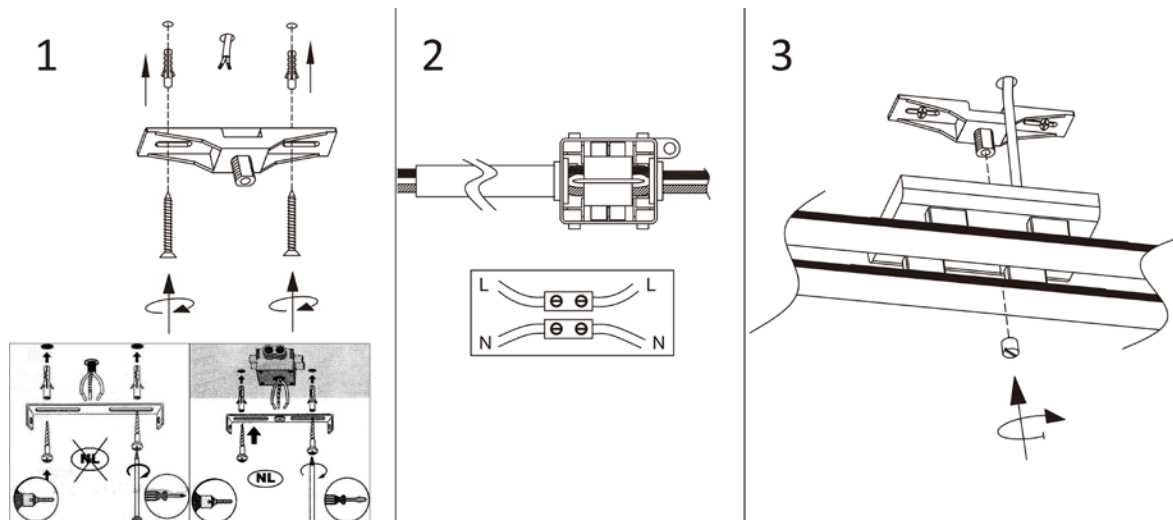

Line drawing of the item

Item number: 39112/28/11

Installation drawing

Technical details

materials used:	Metal
color:	Satin Nickel
dimmable and how is the fixture dimmable:	
size:	Height: 6.2 cm Length: 87.2 cm Width: 9.0 cm Net Weight: 0.86 kg
power requirements:	220-240V 50Hz
bulb type and maximum Wattage:	T8 LED 14W
number of bulbs:	2xT8 LED
IP degree:	IP44