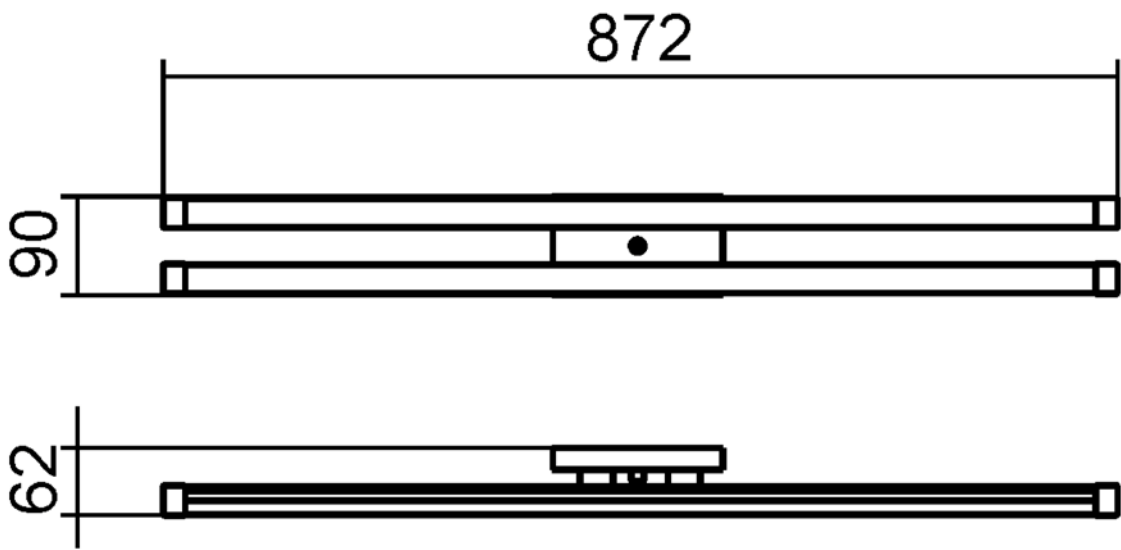

Line drawing of the item

Item number: 39112/28/11

Installation drawing

Technical details

materials used:	Metal
color:	Satin Nickel
dimmable and how is the fixture dimmable:	
size:	Height: 6.2 cm Length: 87.2 cm Width: 9.0 cm Net Weight: 0.86 kg
power requirements:	220-240V 50Hz
bulb type and maximum Wattage:	T8 LED 14W
number of bulbs:	2xT8 LED
IP degree:	IP44