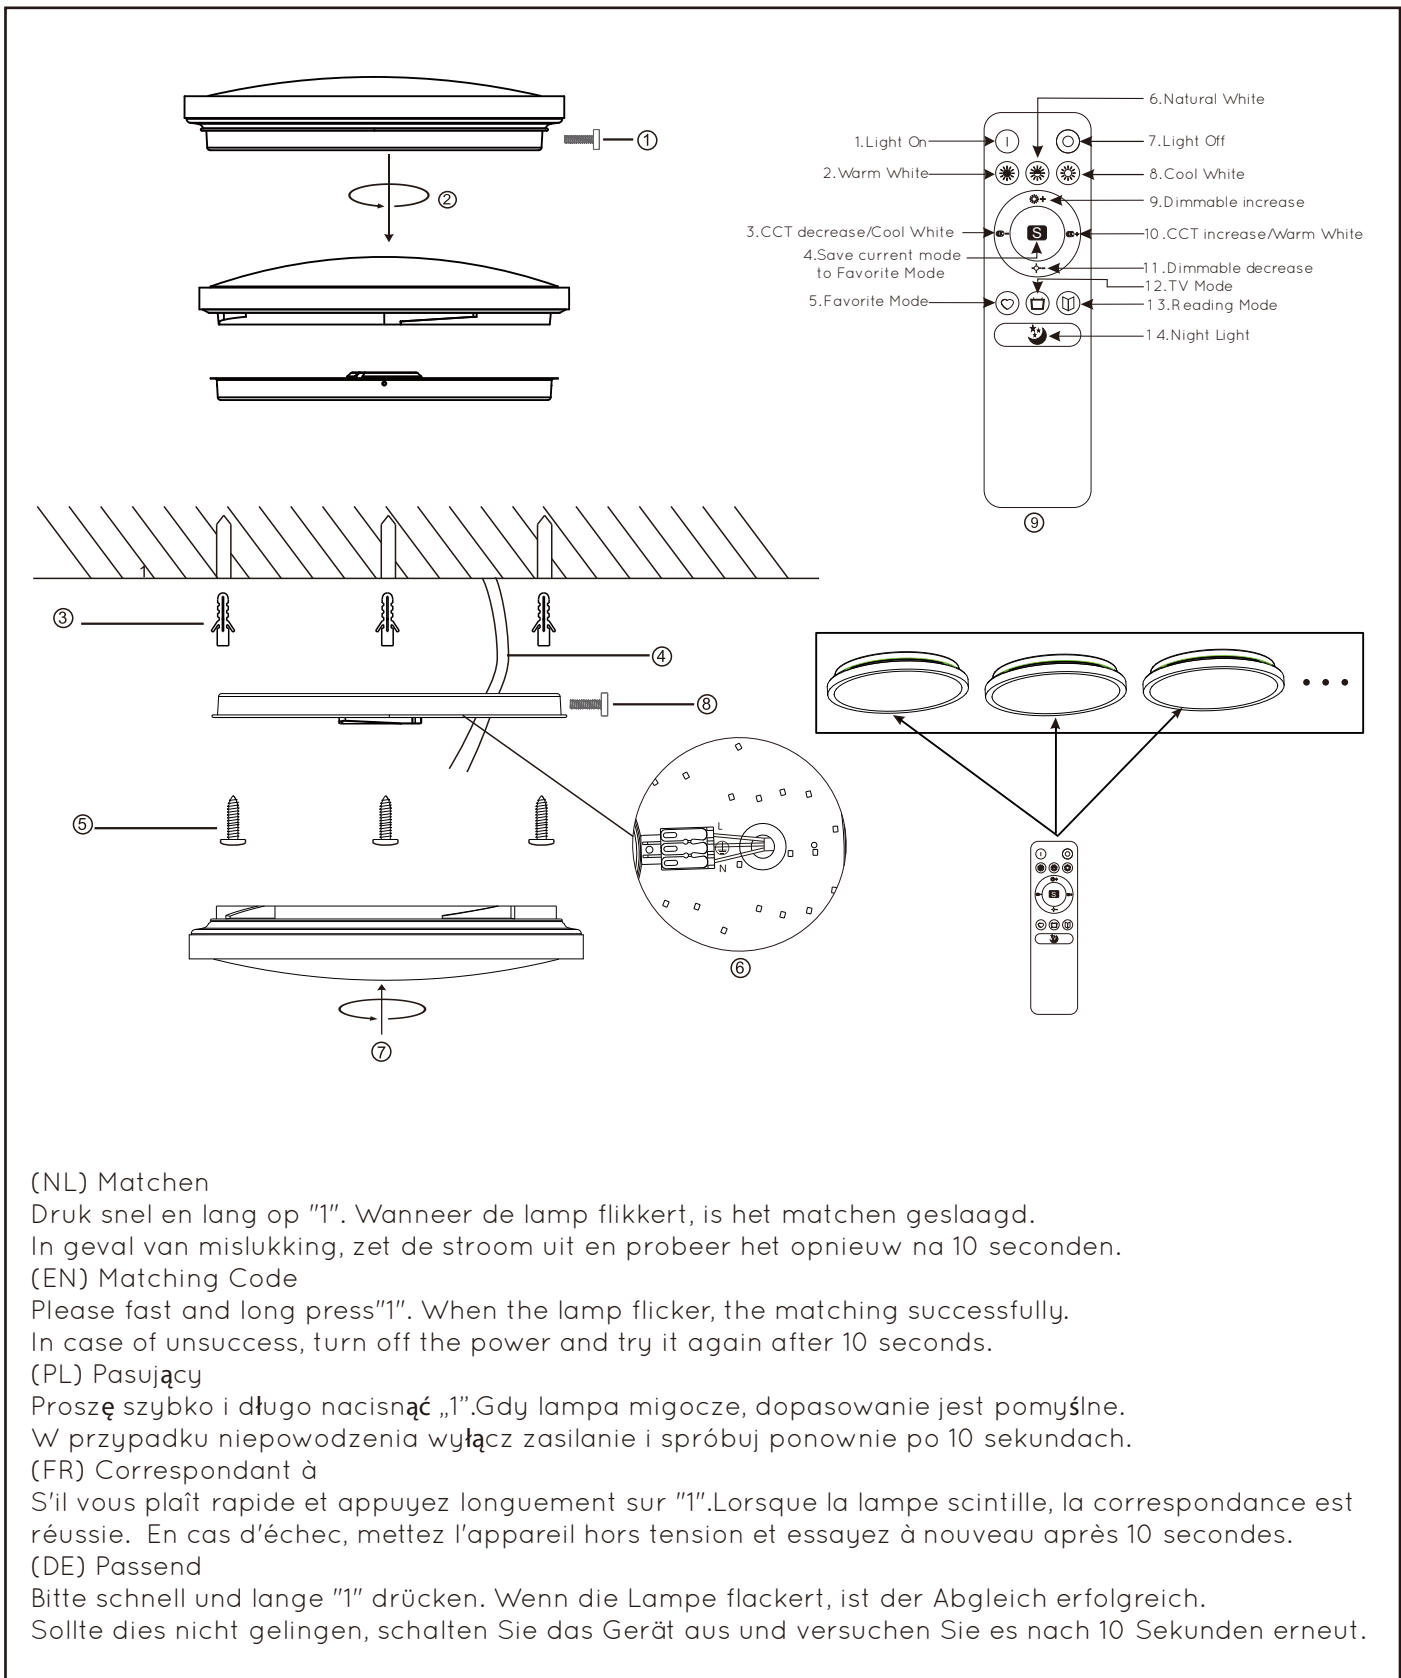

LUCIDE

INSTALLATION DRAWING SPECIFICATIONS

Dit product bevat een lichtbron van energie-efficiëntieklasse G (oude klasse A).
Ce produit contient une source lumineuse de classe énergétique G (ancienne classe A).
This product contains a light source of energy efficiency class G (old class A).
Dieses Produkt enthält eine Lichtquelle der Energieeffizienzklasse G (alte Klasse A).
Ten produkt zawiera źródło światła o klasie efektywności energetycznej G (stara klasa A).