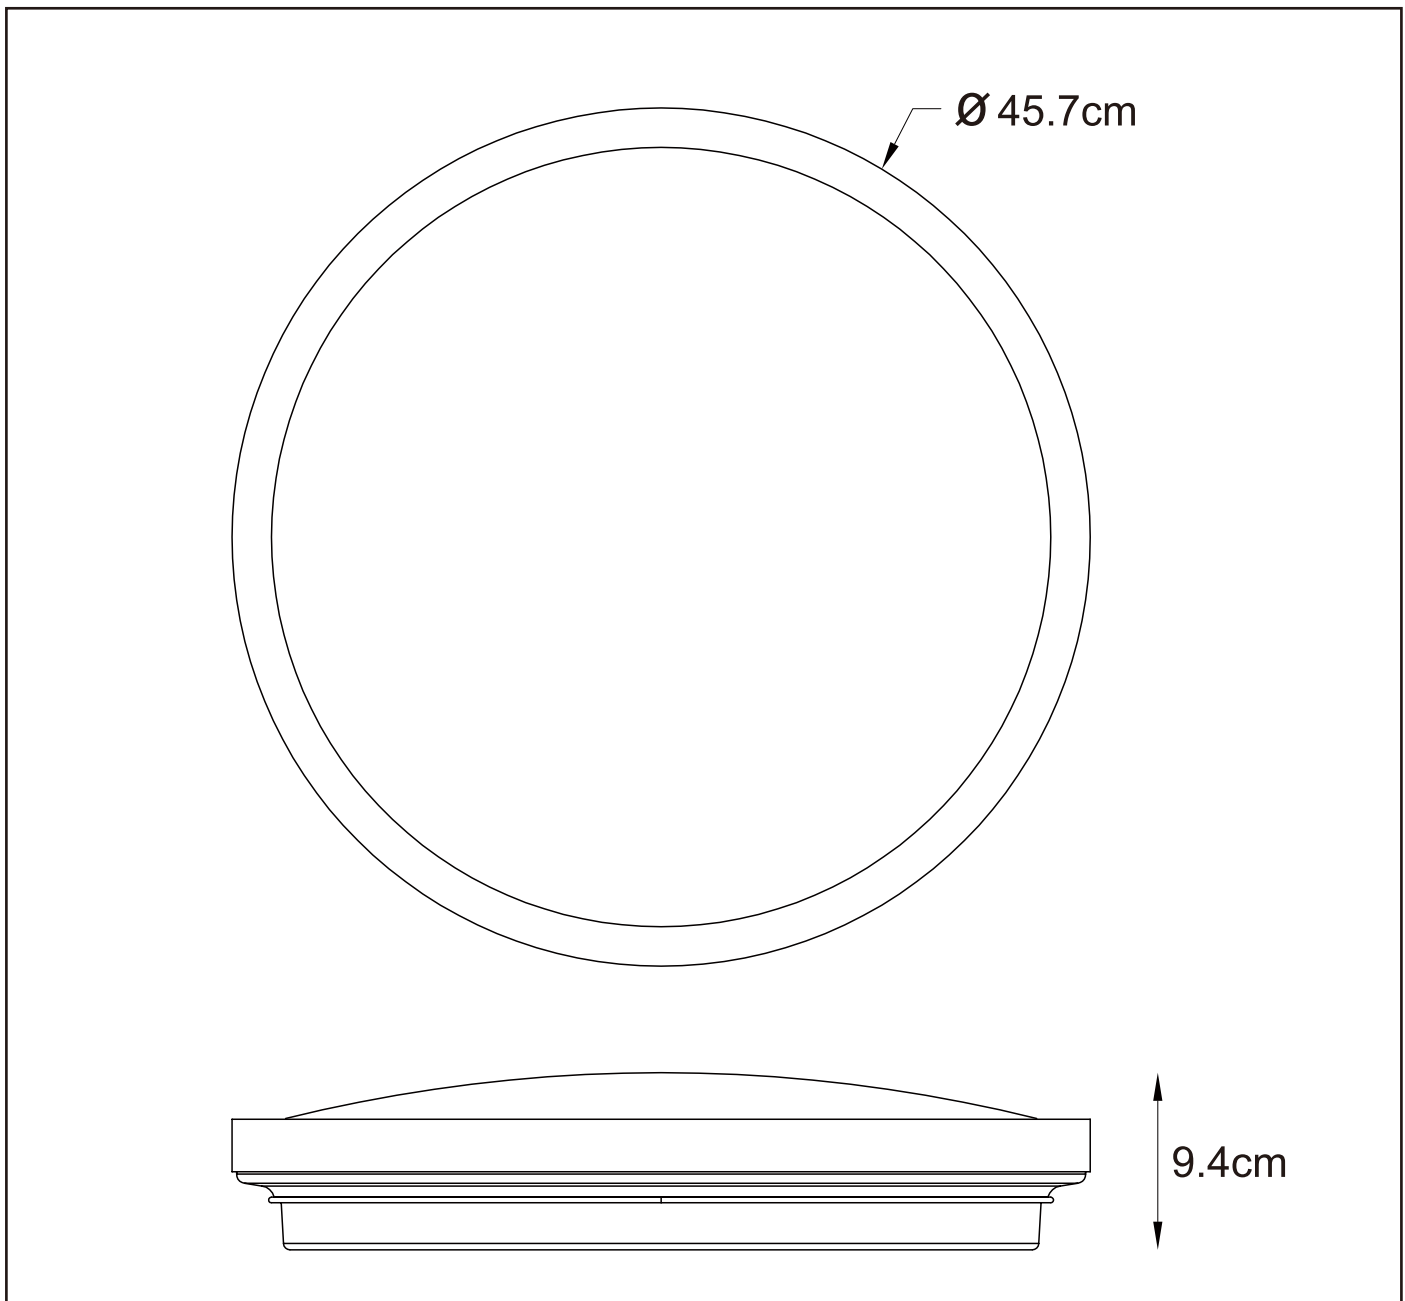

LUCIDE

GENERAL SPECIFICATIONS

item number : 37100/40/30

EAN code : 5411212370655

POLARIS

General

Dimensions LxWxH : 45.7 cm x 45.7 cm x 9.4 cm

Height minimum : 9.4 cm

Height maximum : 9.4 cm

Dimensions shade LxWxH : 45.7 cm x 45.7 cm x 8.8 cm

Main material : Iron+PMMA

Ceiling rose material : -

Color : Black

Style : Modern

Shape : Round

Weight : 1,6 kg

Warranty : 3 years

Product specifications

Dimmable : Yes

Light direction : Down Light

Adjustable in height : Not Adjustable In Height
(Before Installation)

Directional : Not Directional

Cable : No Cable On Product

Power requirements : 220-240V~50Hz

Bulb type & maximum wattage : LED 40W

For more specifications of this product please visit

www.lucide.com

POLARIS

Item number : 37100/40/30
EAN code : 5411212370655

For more specifications, dimensions please visit
www.lucide.com