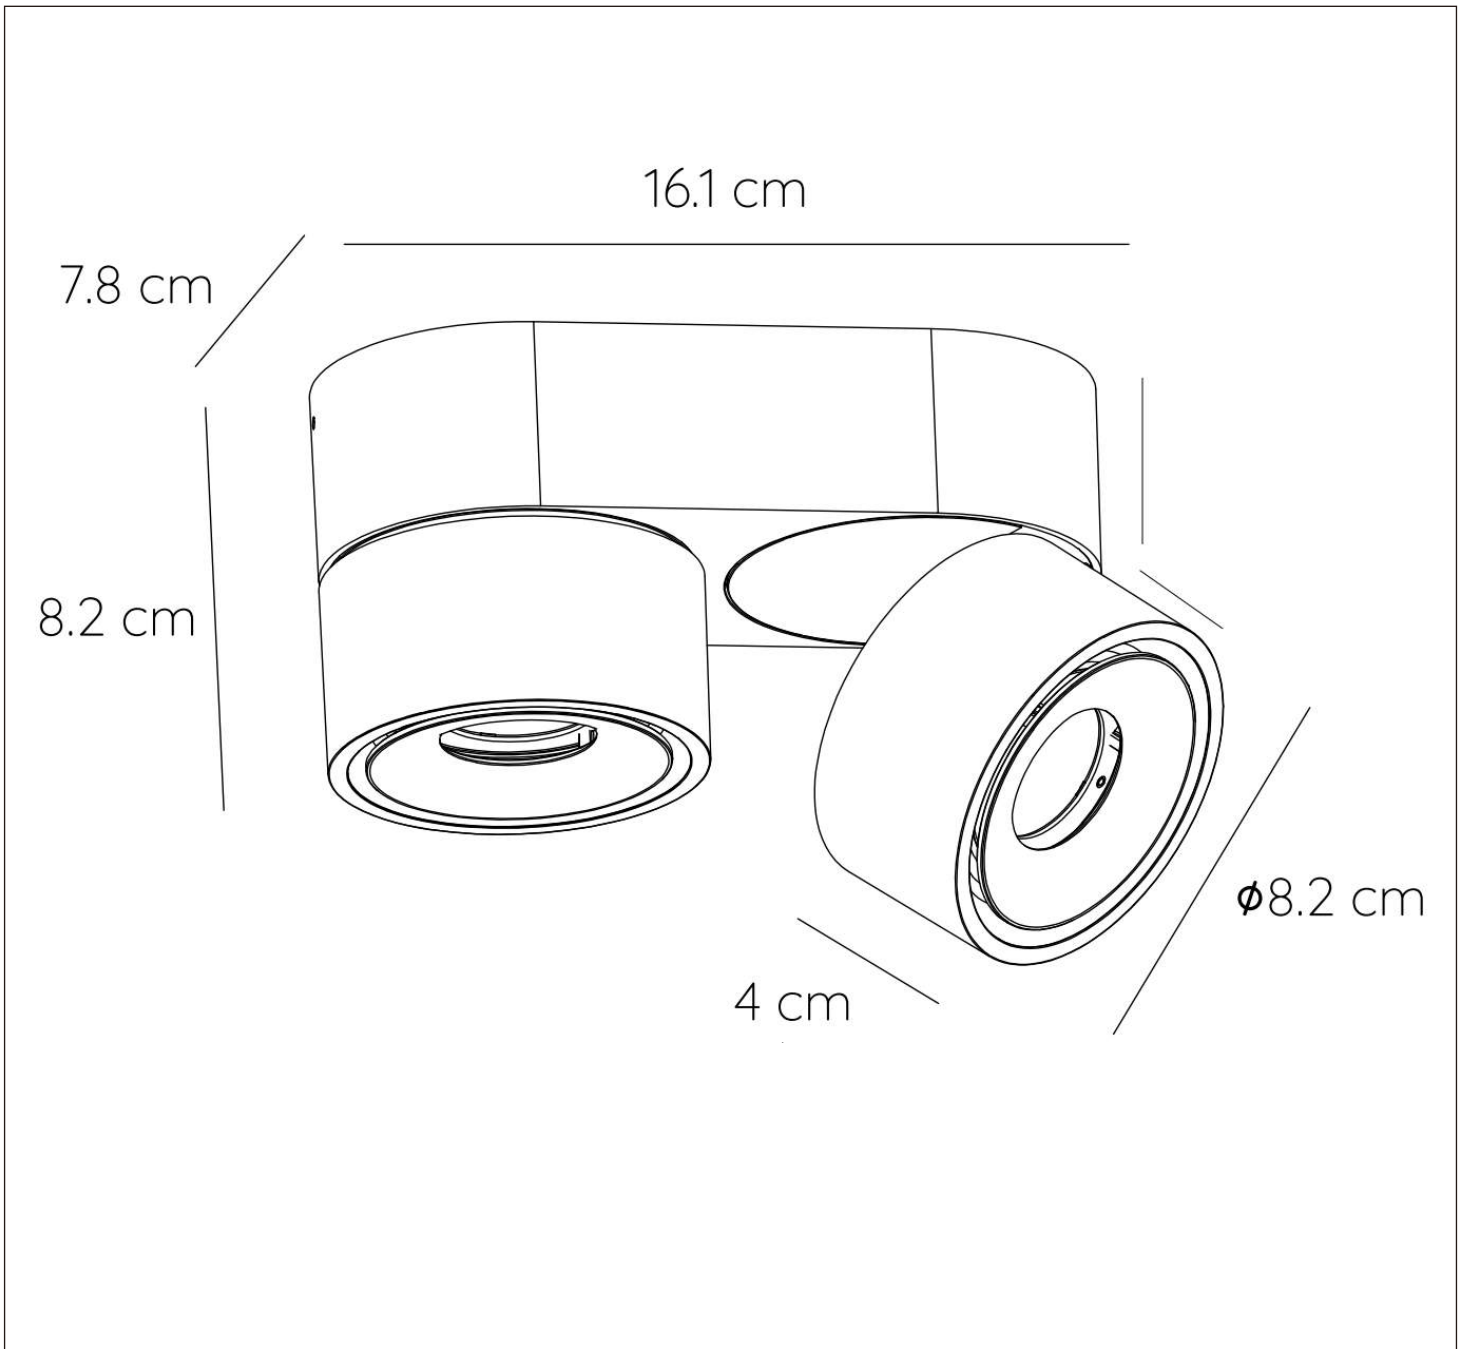

YUMIKO

Item number : 35911/16/30

EAN code : 5411212351678