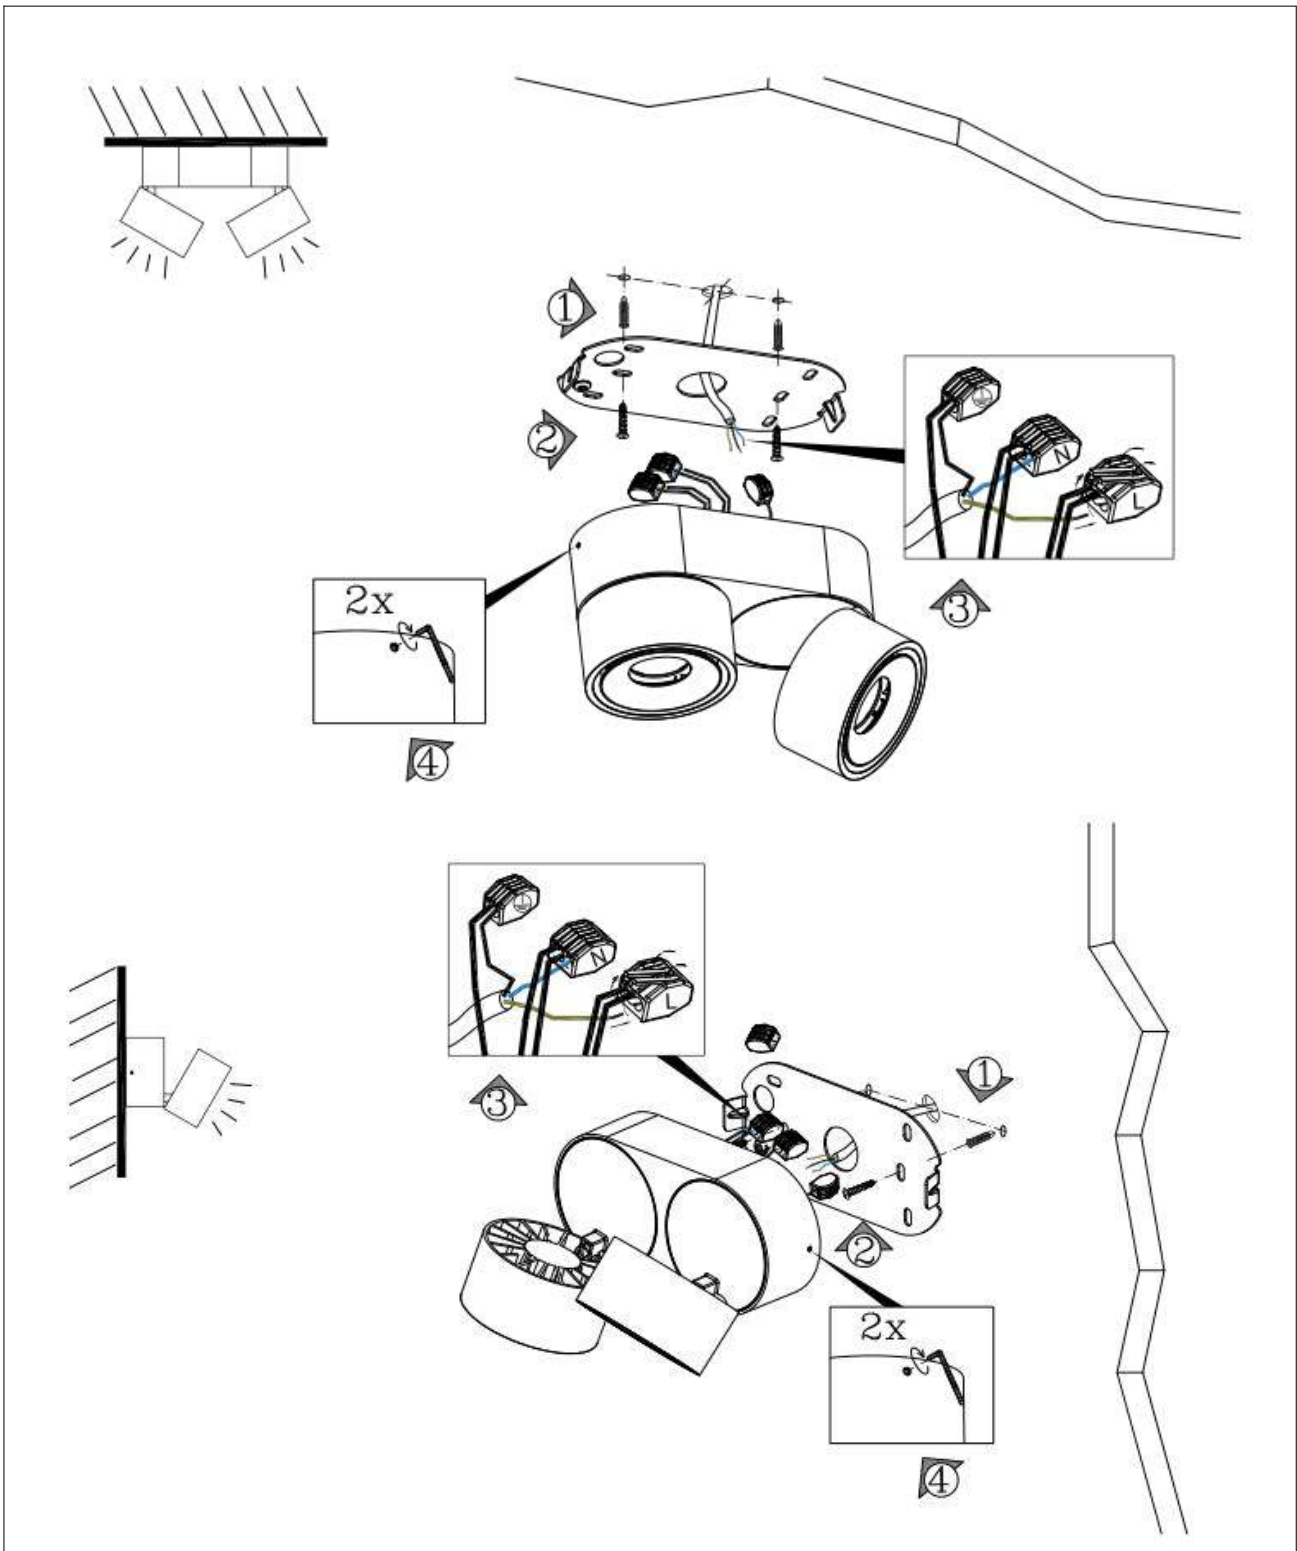

LUCIDE

INSTALLATION DRAWING SPECIFICATIONS

Dit product bevat een lichtbron van energie-efficiëntieklasse G
Ce produit contient une source lumineuse de classe énergétique G
This product contains a light source of energy efficiency class G
Dieses Produkt enthält eine Lichtquelle der Energieeffizienzklasse G
Ten produkt zawiera ród o wiat a o klasie efektywno ci energetycznej G