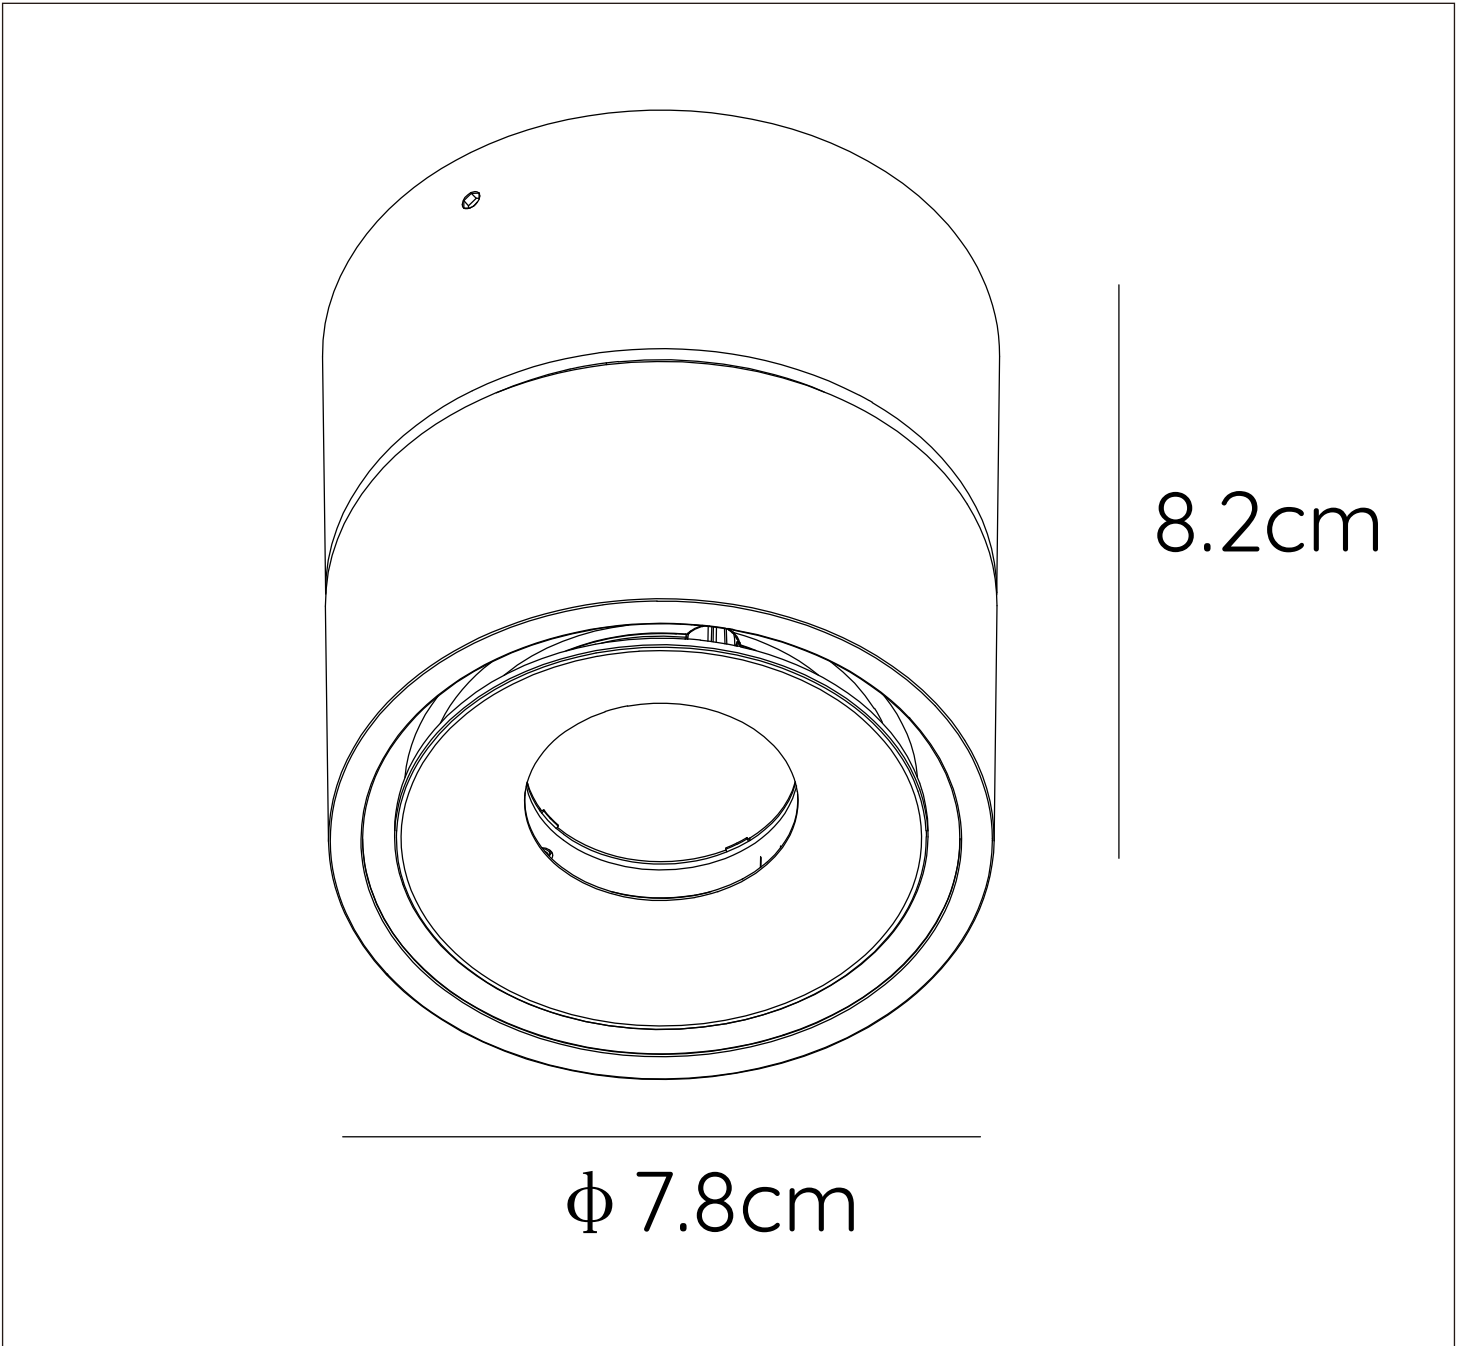

YUMIKO

Item number : 35911/08/30

EAN code : 5411212351654