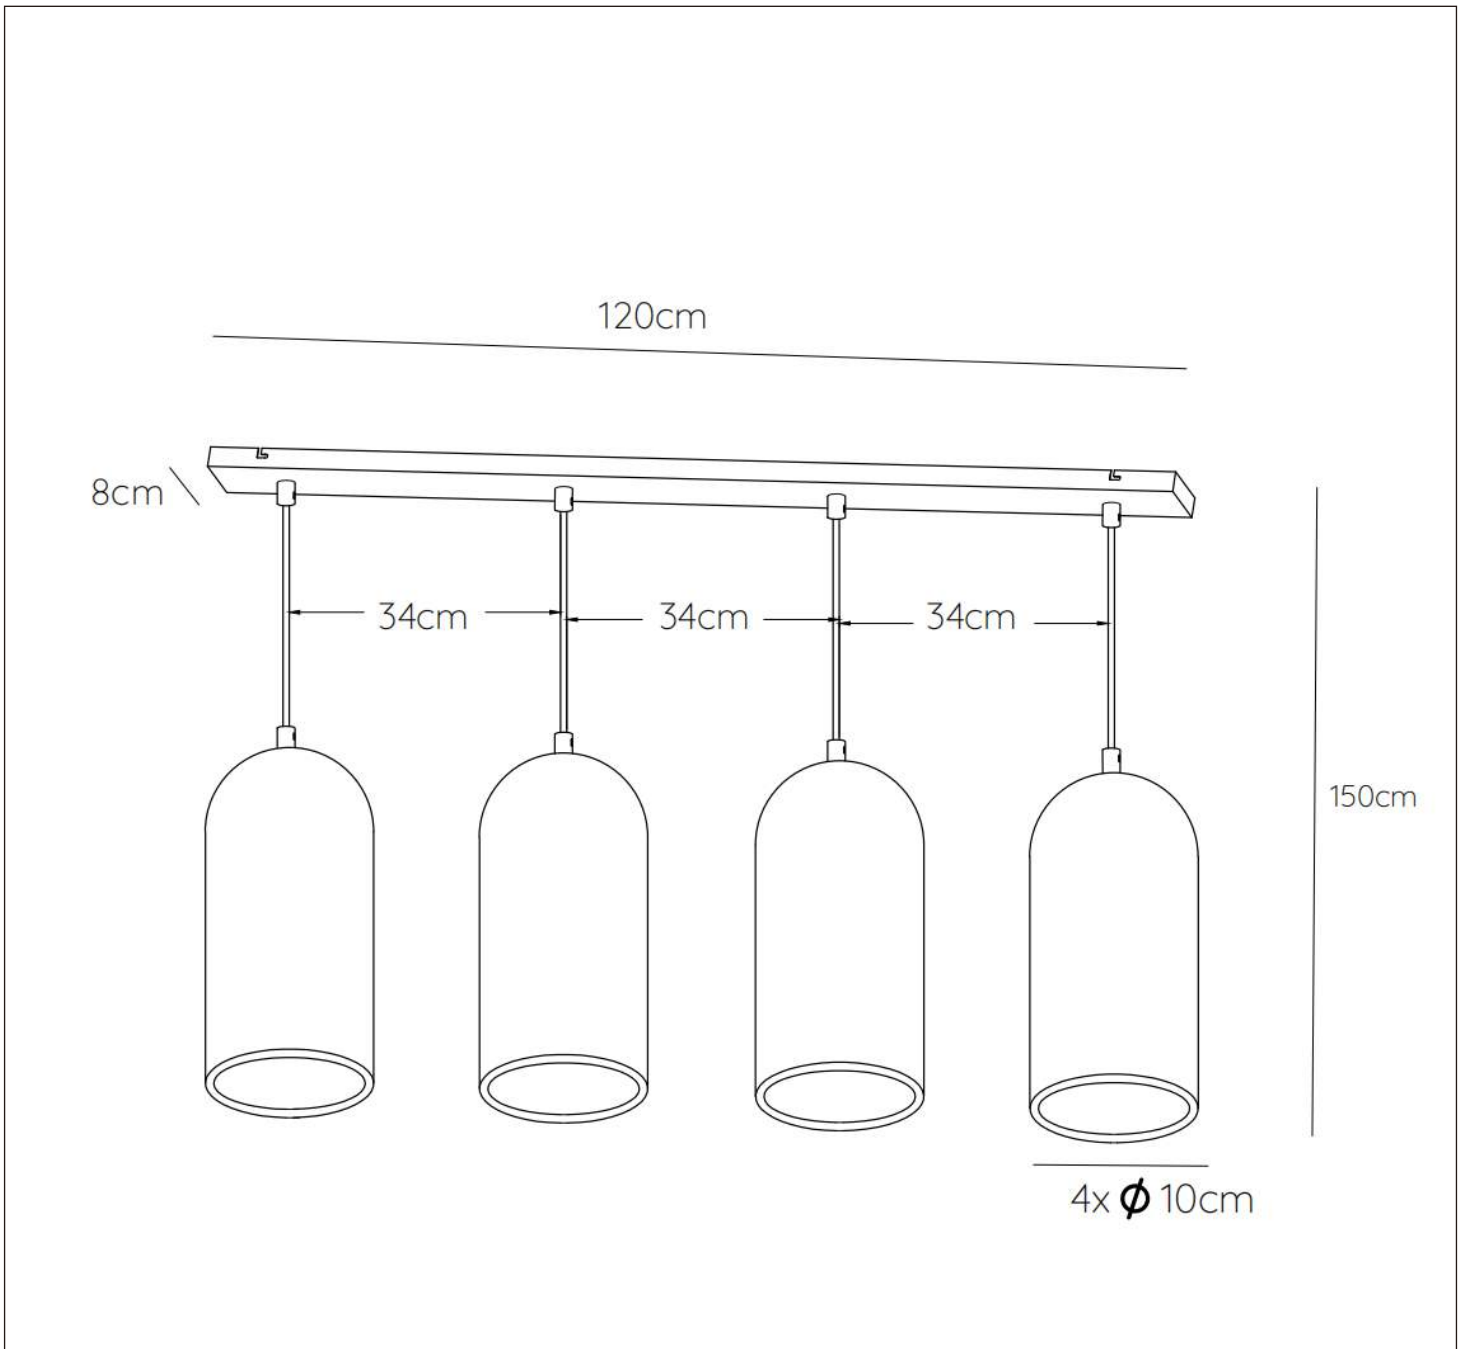

LUCIDE

GENERAL SPECIFICATIONS

**RECOMMENDED LUCIDE
LIGHT SOURCE**

49021/04/67

Light source dimmable : Yes

Light source incl. : No

General

Dimensions LxWxH : 120 cm x 10 cm x 150 cm

Height minimum : 35 cm

Height maximum : 150 cm

Dimensions shade LxWxH : -

Main material : Concrete

Ceiling rose material : Metal

Color : Black/Taupe

Style : Modern

Shape : As shown

Weight : 7,5 kg

Warranty : 3 years

Product specifications

Dimmable : Yes

Light direction : Downlight

Adjustable in height : Adjustable In Height
(Before Installation)

Directional : Yes, Downwards

Cable : Yes, Cable On Product

LUCIDE

INSTALLATION DRAWING SPECIFICATIONS