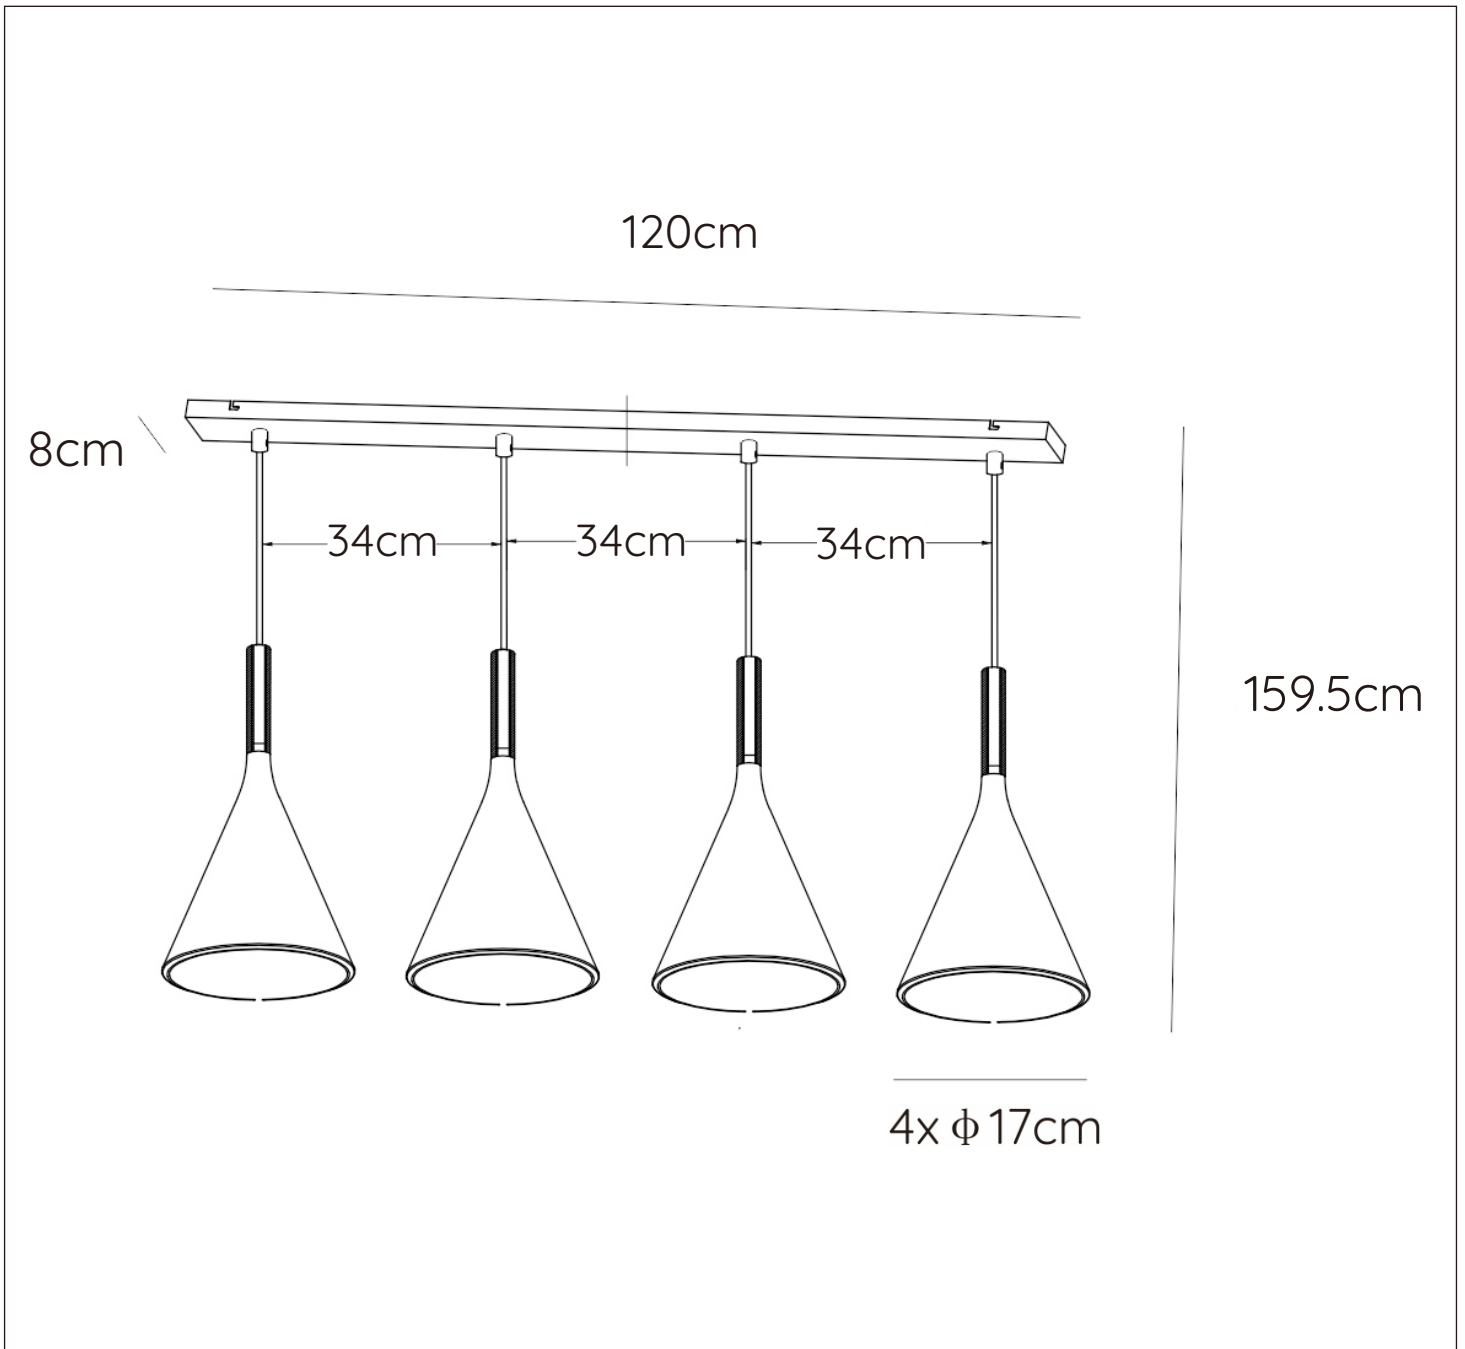

GIPSY

Item number : 35410/04/30

EAN code : 5411212351616

For more specifications, dimensions please visit

www.lucide.com