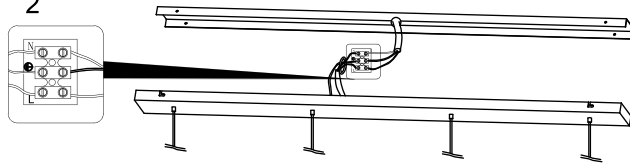

General

Dimensions LxWxH : 120 cm x 17 cm x 159.5 cm

Height minimum : 35 cm

Height maximum : 159.5 cm

Dimensions shade LxWxH : -

Main material : Concrete

Ceiling rose material : Metal

Color : Black

EAN code : 5411212351616

For more specifications, dimensions please visit

www.lucide.com

LUCIDE

INSTALLATION DRAWING SPECIFICATIONS

1

2

3