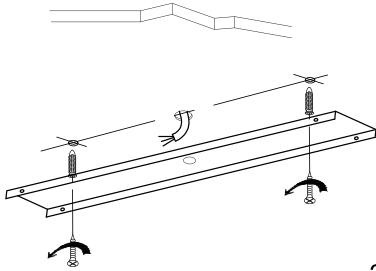

General

Dimensions LxWxH : 120 cm x 17 cm x 159.5 cm

Height minimum : 35 cm

Height maximum : 159.5 cm

Dimensions shade LxWxH : -

Main material : Concrete

Ceiling rose material : Metal

Color : Black

Style : Modern

Shape : Horn shape

Weight : 9,3 kg

Warranty : 3 years

Product specifications

Dimmable : Yes

Light direction : Downlight

Adjustable in height : Adjustable In Height
(Before Installation)

EAN code : 5411212351616

For more specifications, dimensions please visit

www.lucide.com

LUCIDE

INSTALLATION DRAWING SPECIFICATIONS

1

2

3