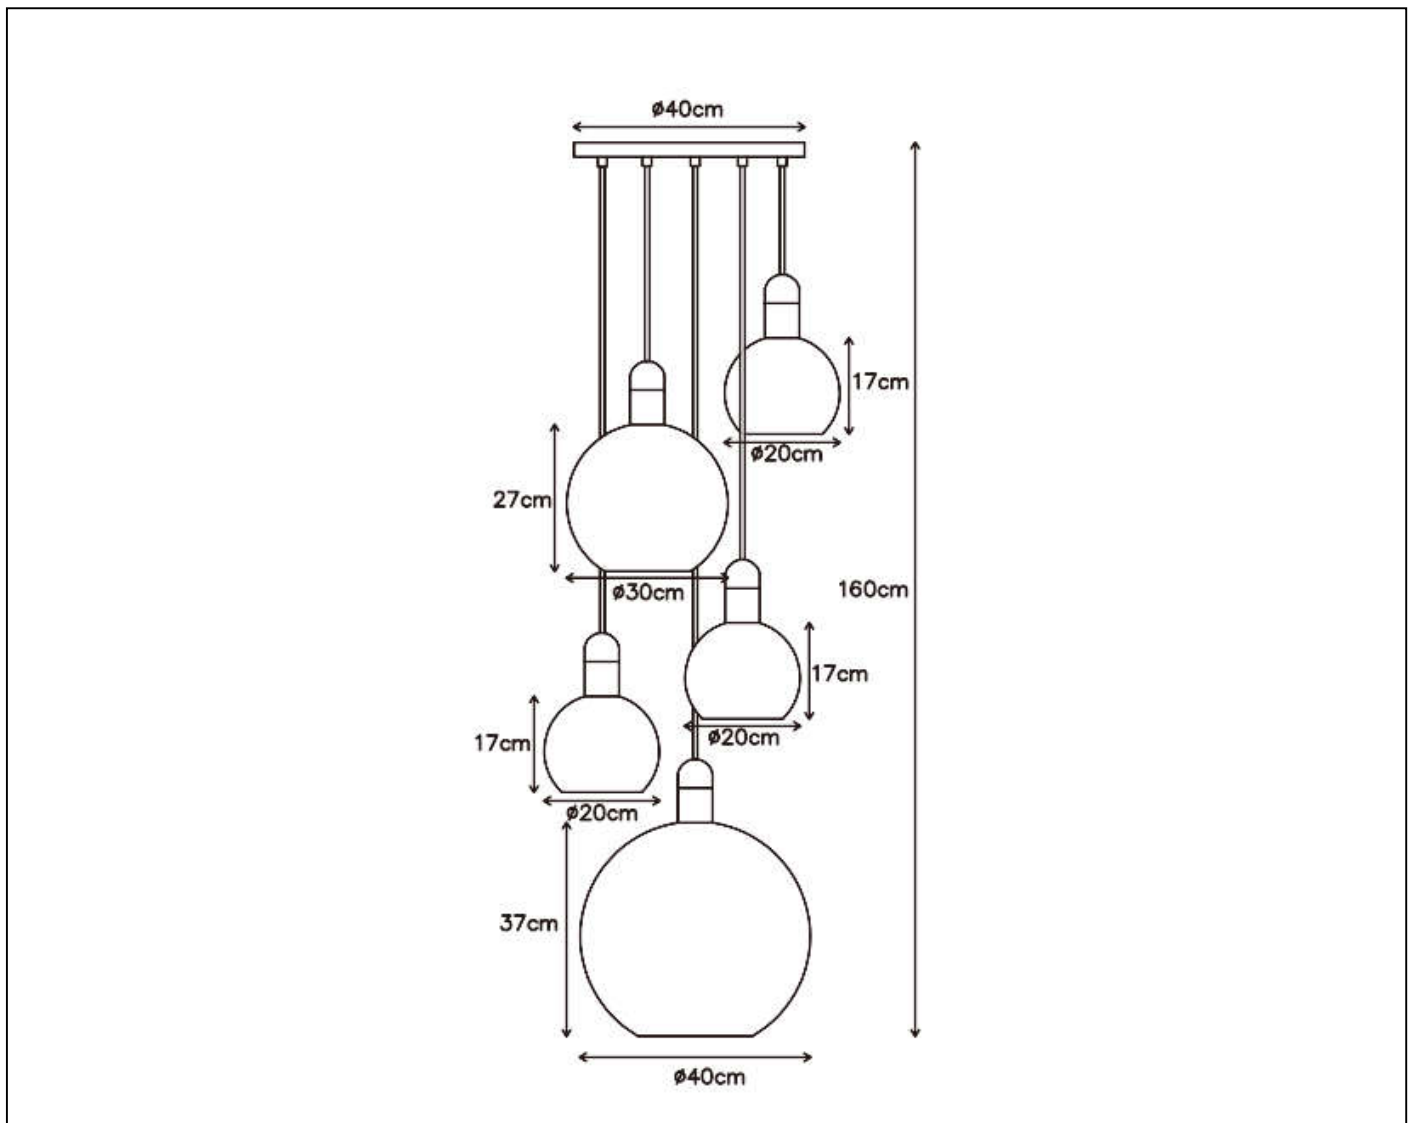

LUCIDE

GENERAL SPECIFICATIONS

RECOMMENDED LUCIDE
LIGHT SOURCE

49032/05/65

Light source dimmable : Yes

Light source incl. : No

General

Dimensions LxWxH : 65 cm x 65 cm x 160 cm

Height minimum : 90 cm

Height maximum : 160 cm

Dimensions shade LxWxH :

20 cm x 20 cm x 17 cm x 3pc

30 cm x 30 cm x 27 cm x 1pc

40 cm x 40 cm x 37 cm x 1pc

Main material : Glass

Ceiling rose material : Metal

Adjustable in height : Adjustable In Height
(Before Installation)

Directional : Not Directional

Cable : Yes, Cable On Product

Cable length : 130 cm

Sensor : Without Sensor

Control : Light Switch Control:

IP-Class : 20

www.lucide.com

JULIUS

Item number :34438/05/65

EAN code :5411212343451

For more specifications, dimensions please visit
www.lucide.com

LUCIDE

INSTALLATION DRAWING SPECIFICATIONS