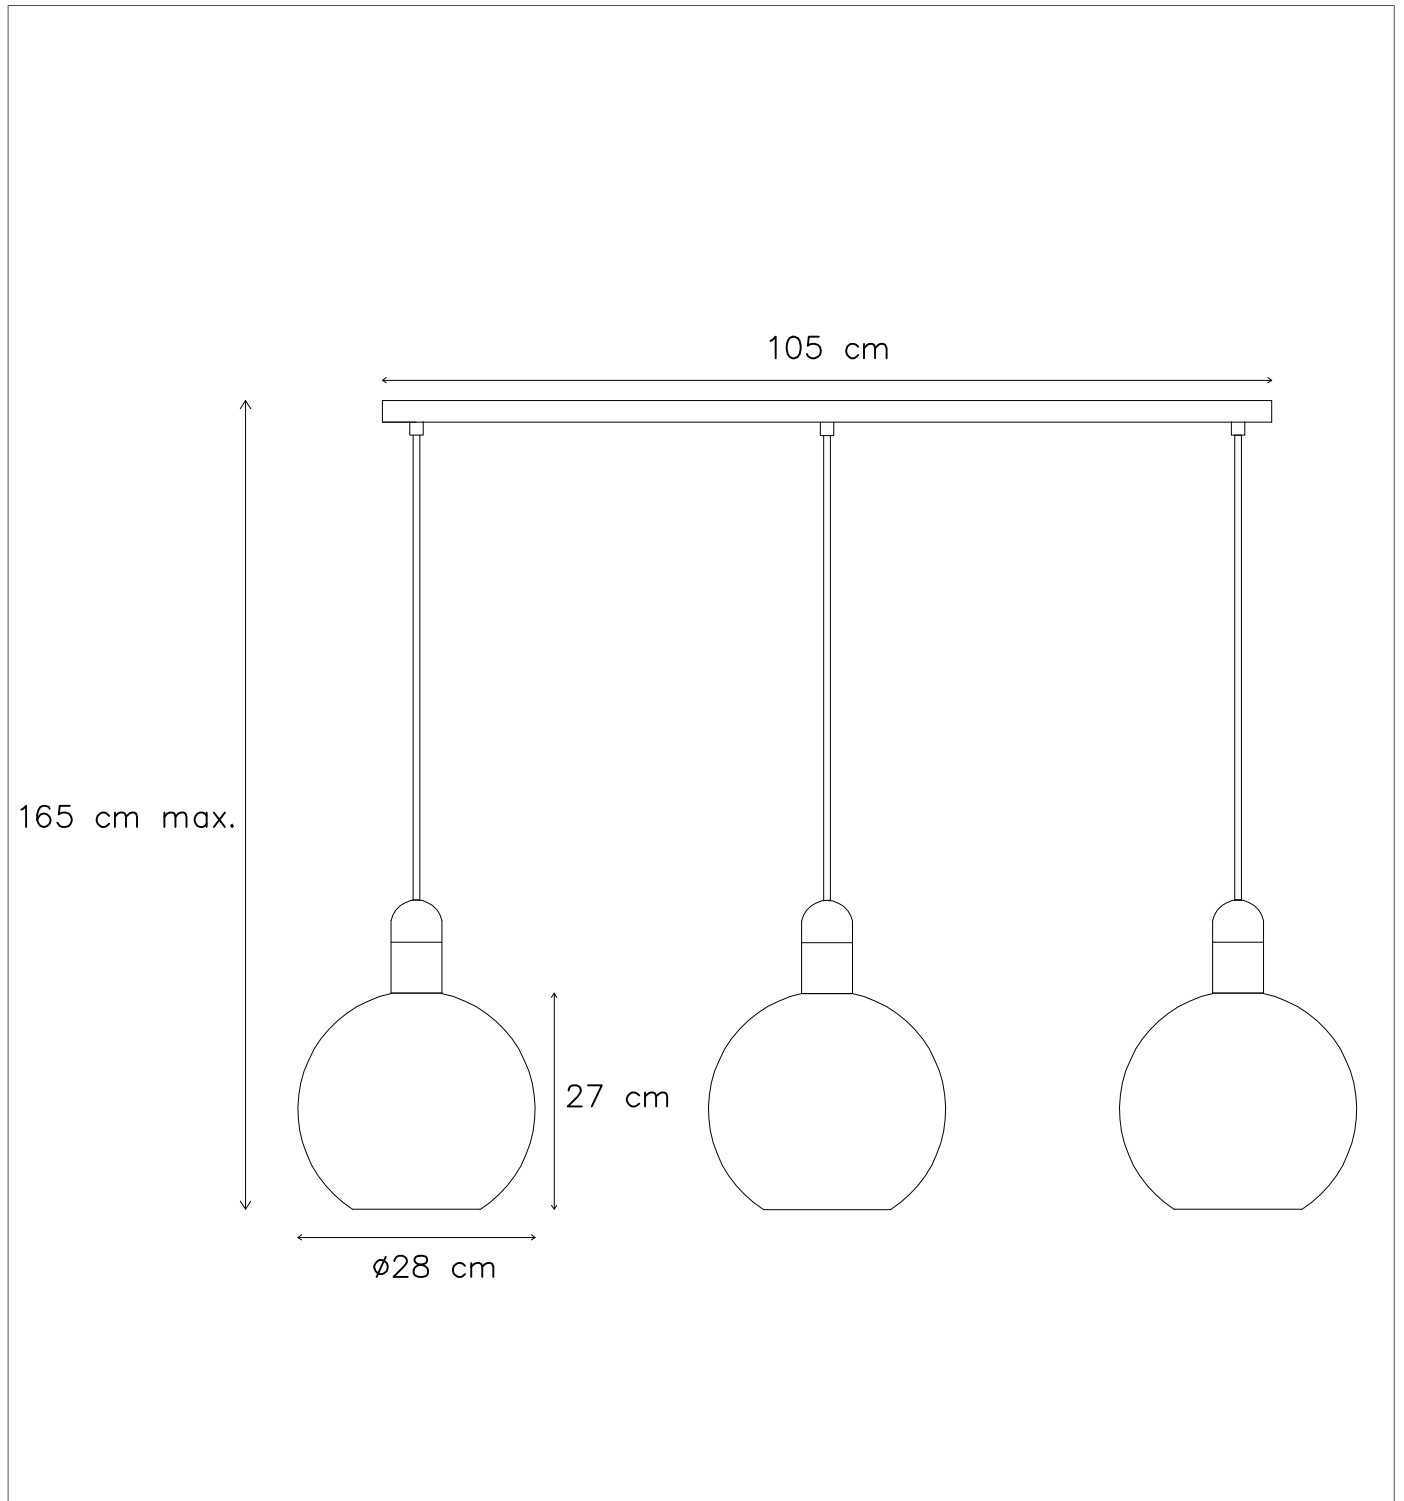

LUCIDE

GENERAL SPECIFICATIONS

**RECOMMENDED LUCIDE
LIGHT SOURCE**

49032/05/62

Light source dimmable : Yes

Light source incl. : No

General

Dimensions LxWxH : 125 cm x 28 cm x 165 cm

Heigth minimum : 100 cm

Heigth maximum : 165 cm

Dimensions shade LxWxH : 28 cm x 28 cm x 27 cm

Main material : Glass

Ceiling rose material : Metal

Color : smoke glass+black wood+gold&black meta

Style : Modern

Shape: Ball

Weight : 5.2kg

Warranty : 2 years

Product specifications

Dimmable : Yes

Light direction : Around (Diffuse)

Adjustable in height : Adjustable In Height
(Before Installation)

Directional : Not Directional

Light source number : 3

Power requirements : 220-240V~50Hz

Bulb type & maximum wattage : E27- max.25W

For more specifications of this product please visit

www.lucide.com

JULIUS

Item number : 34438/03/65

EAN code : 5411212343444