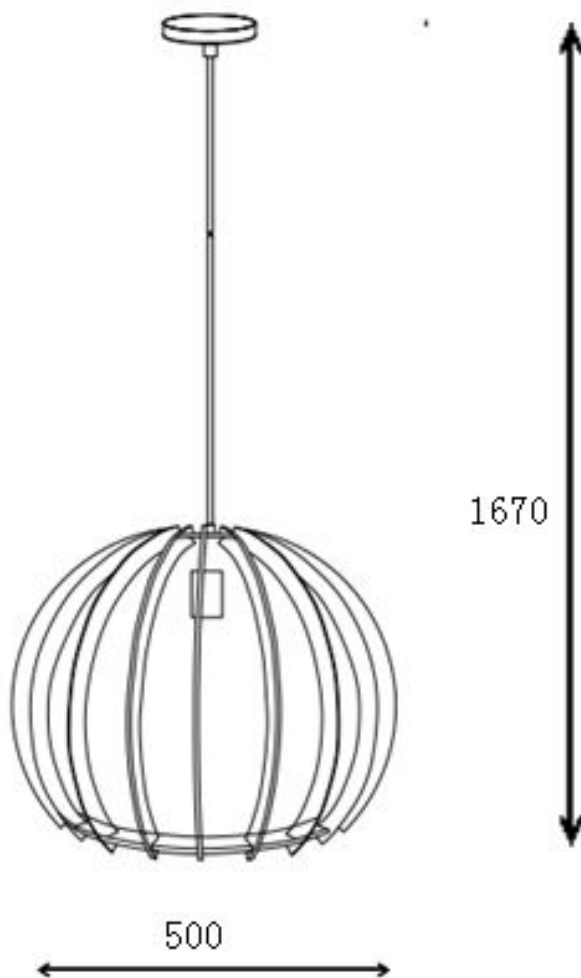

Line drawing of the item (with outline dimensions)

Item number: 34424/50/70

Installation drawing (the same as it in its instruction manual)

## Technical details

materials used:	Pendant	
color:	Dark wood	
dimmable and how is the fixture dimmable:		
size:	Height:	167cm
	Length:	
	Width:	50cm
	Net Weight:	0.78KG
power requirements:	220V-240V~50Hz	
bulb type and maximum Wattage:	1xE27 /60W	
number of bulbs:	1XE27	
IP degree:	IP20	