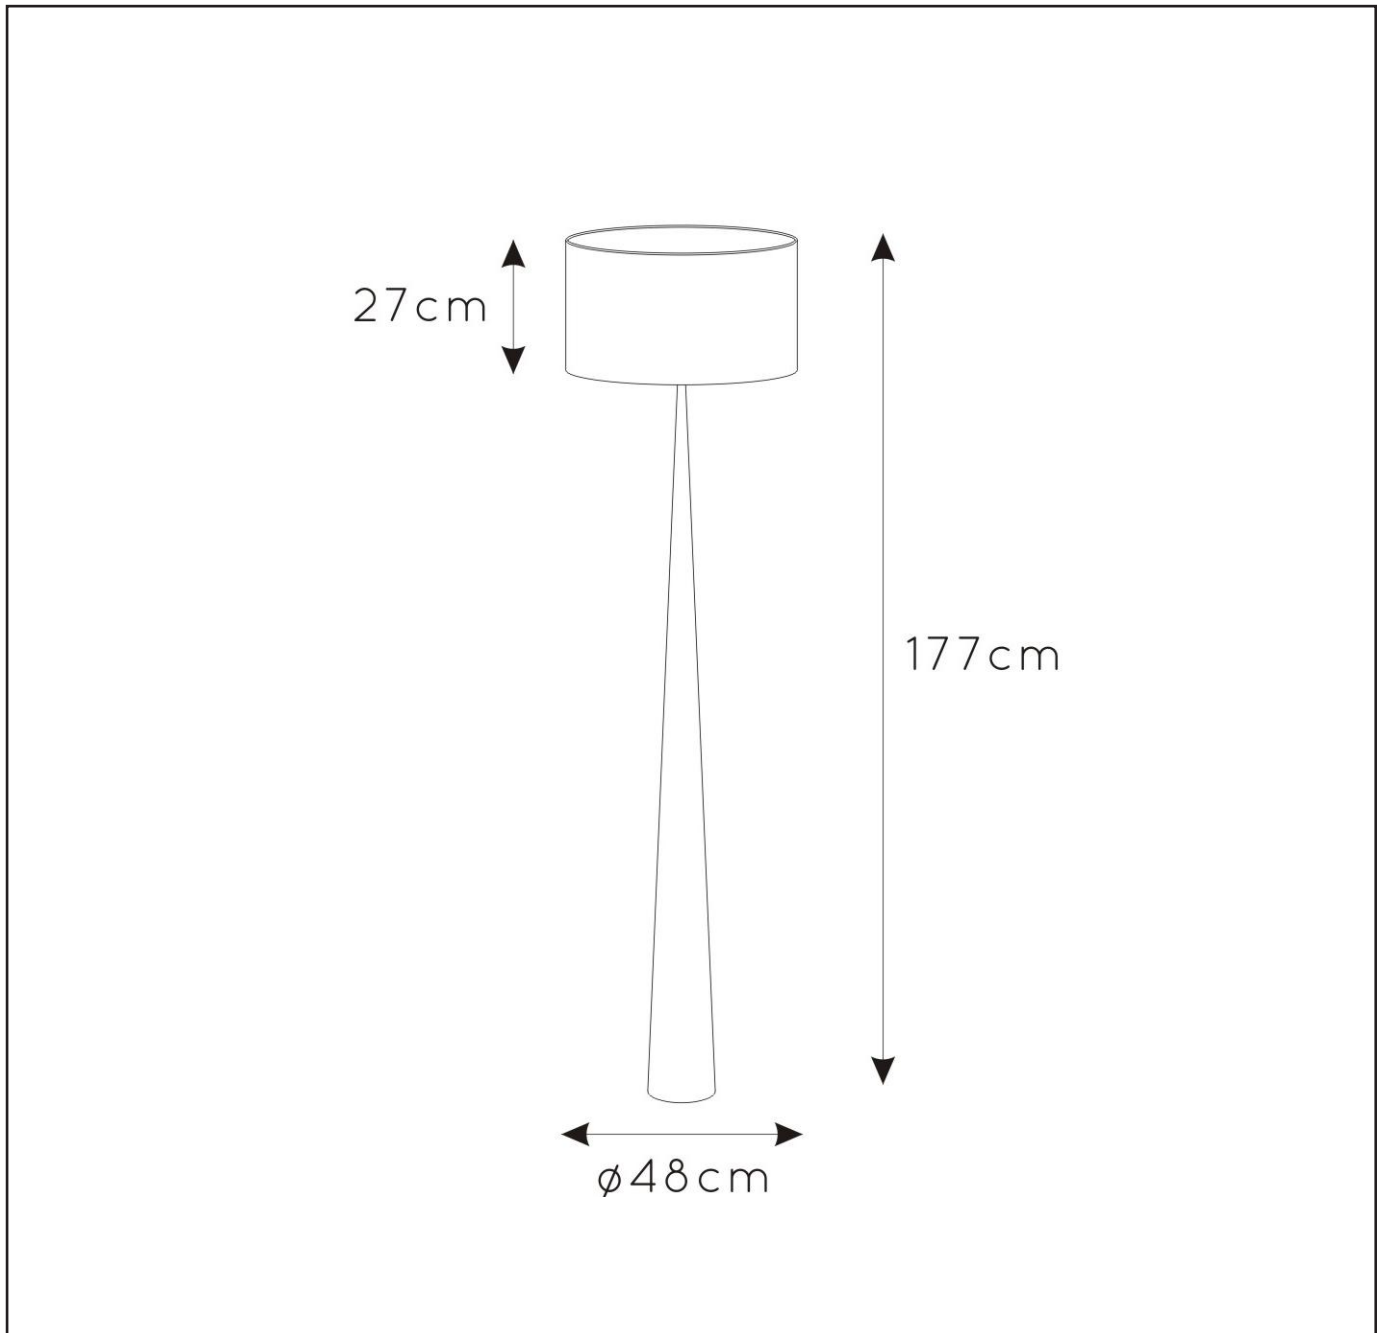

RECOMMENDED
LUCIDE LIGHT
SOURCE

49020/08/67

Light source dimmable : Yes

Light source incl. : No

General

Dimensions LxWxH : Ø 48cm x 177 cm
Height minimum : cm
Height maximum : 177cm
Dimensions shade LxWxH : Ø48cm x 27 cm
Main material : Steel+wood veneer+woven fabric
Ceiling rose material :
Color : Nature wood with beige shade
Style : Modern
Shape : As shown
Weight : 0.8/4.0kg
Warranty : 2 years

Product specifications

Dimmable : No
Light direction :
Adjustable in height : No
Directional : No
Cable : Yes, Cable on product
Cable length : 200cm
Sensor : Without Sensor
Control : On/off Switch In The Cord
IP-Class : 20
Electric class : 2
Light source including ? : No
Lamp socket : E27
Light source number : 1
Power requirements : 220-240V~50Hz
Bulb type & maximum wattage : E27 max.60W

For more specifications of this product please visit

www.lucide.com

LUCIDE

TECHNICAL DRAWING & DIMENSIONS

CONOS

item number : 30594/81/72

EAN code : 5411212301345

For more specifications, dimensions please visit