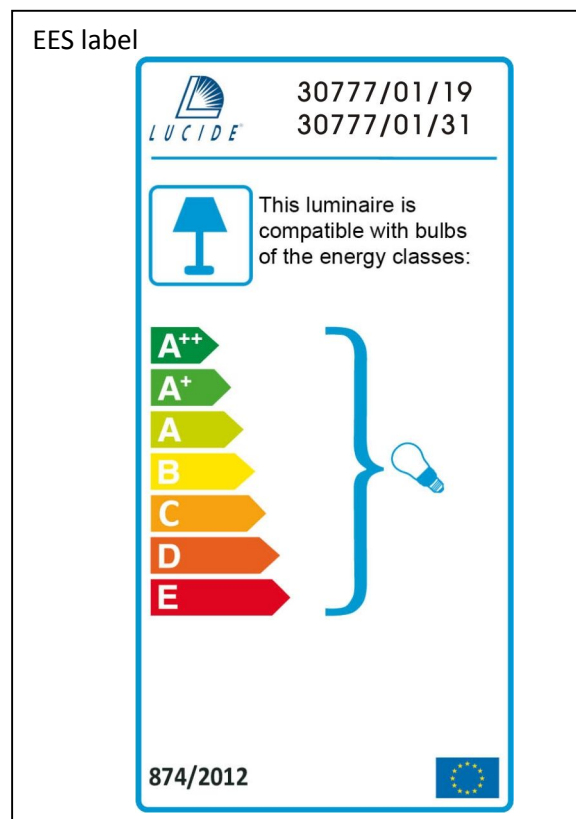

Exclusions pour la garantie : 1. Les pièces de verre cassées sur l'appareil ne seront remplacées que 14 jours à compter de l'achat par l'utilisateur final. 2. L'usure normale, la décoloration résultant d'une utilisation normale. 3. Les dégâts causés par des facteurs externes comme le feu, l'eau, une utilisation / installation ou maintenance incorrecte du produit.

Pour les réclamations de de garantie, le client doit remettre les appareils / pièces défectueuses et le ticket d'achat original.

Garantiebestimmungen:

Lucide NV garantiert für einen Zeitraum von 2 Jahren ab Kaufdatum und Kauf durch den Endkunden, dass das gelieferte Produkt frei von Material- und Herstellungsfehlern ist, sofern das Produkt gemäß der Bedienungsanleitung installiert und gewartet wird.

Von der Garantie ausgenommen: 1. Gebrochene Glasteile der Fassung werden nur innerhalb von 14 Tagen ab Kauf durch den Endkunden ersetzt. 2. Normaler Verschleiß, Verfärbungen aufgrund des normalen Gebrauchs. 3. Beschädigungen aufgrund externer Ursachen wie Feuer, Wasser, unsachgemäße Nutzung/ Installation oder Wartung des Produkts.

Kunden müssen das defekte Produkt/Teil und den Originalkaufbeleg einsenden, um Garantieansprüche geltend zu machen.

Other languages of the manual and further explanations can be found on our website.