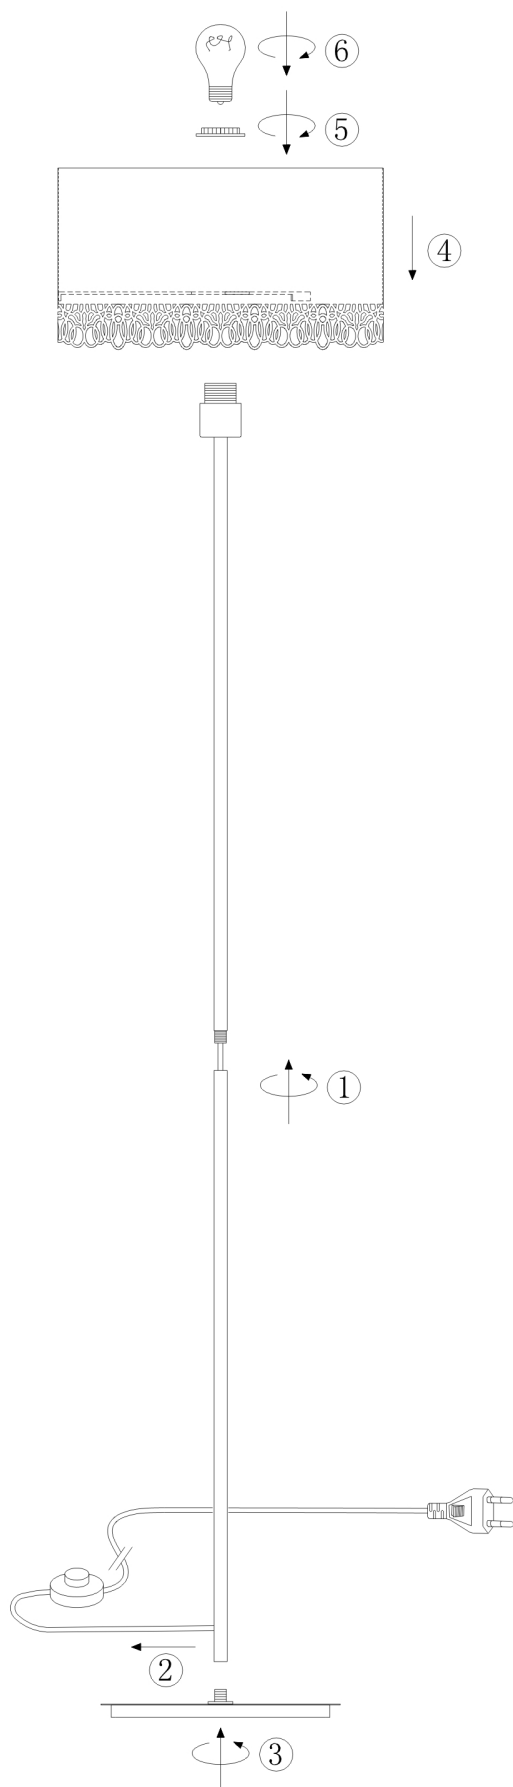

Item number: 30777/01/19,30777/01/31

Technical details

Materials used:	Steel
Color:	Rose gold / White
Dimmable and how is fixture dimmable	
Size:	Height: 165cm
	Length:
	Width: 39.5cm
	Net weight: Shade: 2.00kgs Base: 6.00kgs
Power requirements:	220-240V~50Hz
Bulb type and maximum wattage:	E27 60W Max.
Number of bulbs:	1
IP degree:	20