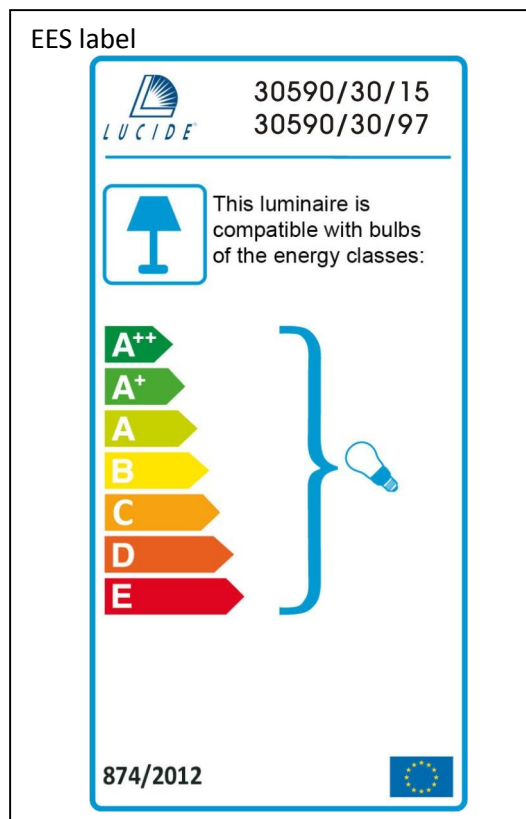

Garantiebestimmungen:

Lucide NV garantiert für einen Zeitraum von 2 Jahren ab Kaufdatum und Kauf durch den Endkunden, dass das gelieferte Produkt frei von Material- und Herstellungsfehlern ist, sofern das Produkt gemäß der Bedienungsanleitung installiert und gewartet wird.
Von der Garantie ausgenommen: 1. Gebrochene Glasteile der Fassung werden nur innerhalb von 14 Tagen ab Kauf durch den Endkunden ersetzt. 2. Normaler Verschleiß, Verfärbungen aufgrund des normalen Gebrauchs. 3. Beschädigungen aufgrund externer Ursachen wie Feuer, Wasser, unsachgemäße Nutzung/ Installation oder Wartung des Produkts.
Kunden müssen das defekte Produkt/Teil und den Originalkaufbeleg einsenden, um Garantieansprüche geltend zu machen.

Other languages of the manual and further explanations can be found on our website.