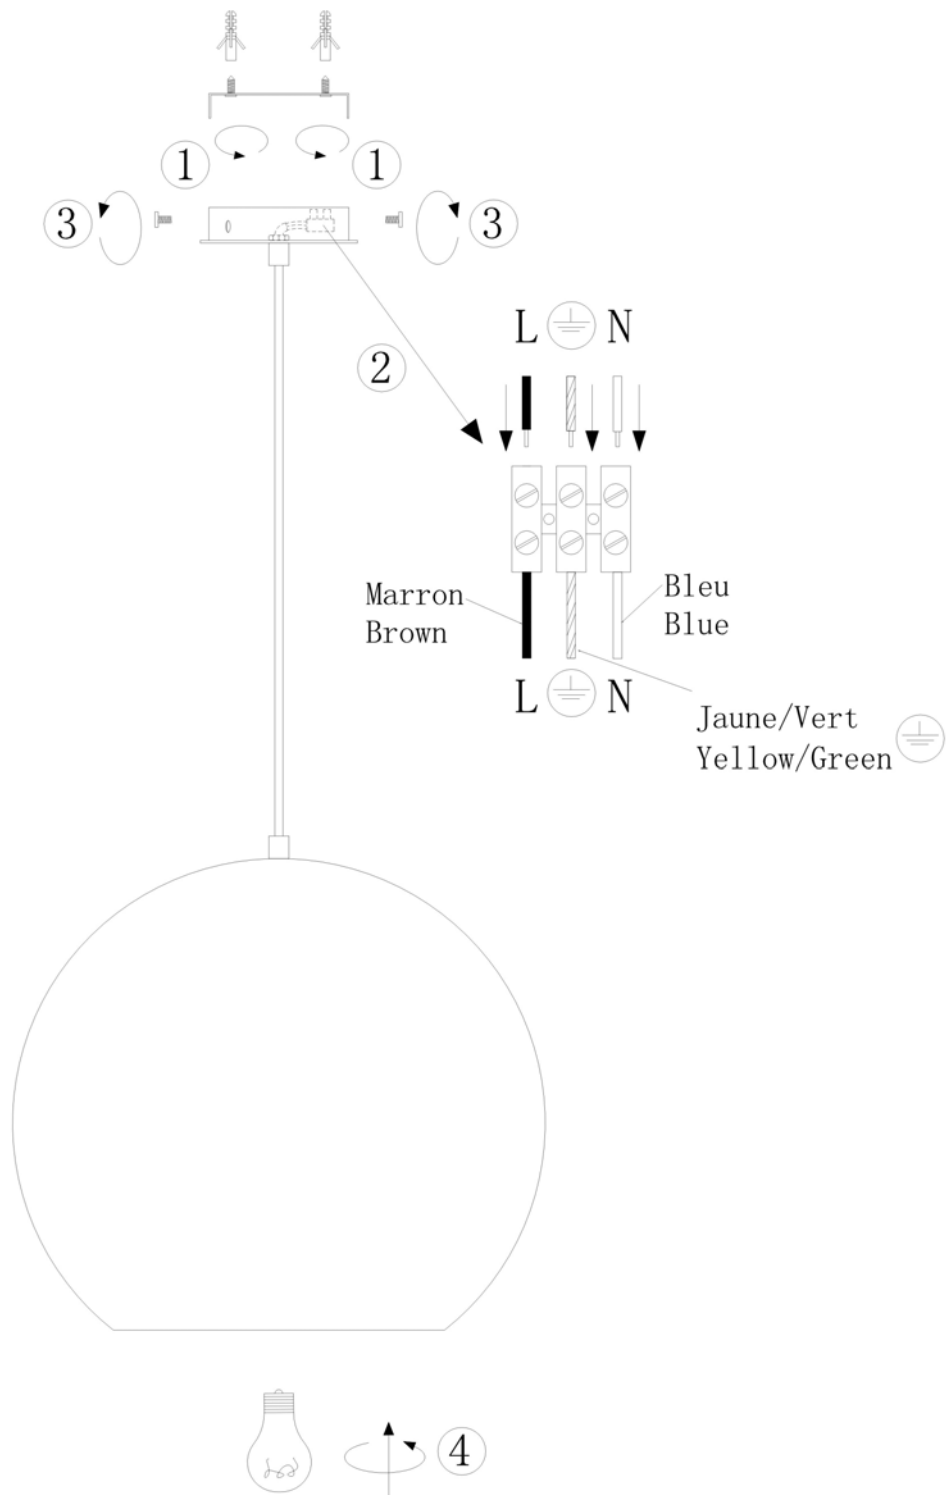

Line drawing of the item (with outline dimensions)

Item number: 30496/40/72

Installation drawing (the same as it in its instruction manual)

Technical details

materials used:	aluminium	Wood veer
color:	72	light wood finished
dimmable and how is the fixture dimmable:		
size:	Height:	154cm
	Length:	
	Width:	D40cm
	Net Weight:	1.54kgs
power requirements:	220-240V~50HZ	
bulb type and maximum Wattage:	E27	Max.60w
number of bulbs:	1XE27	
IP degree:	IP20	