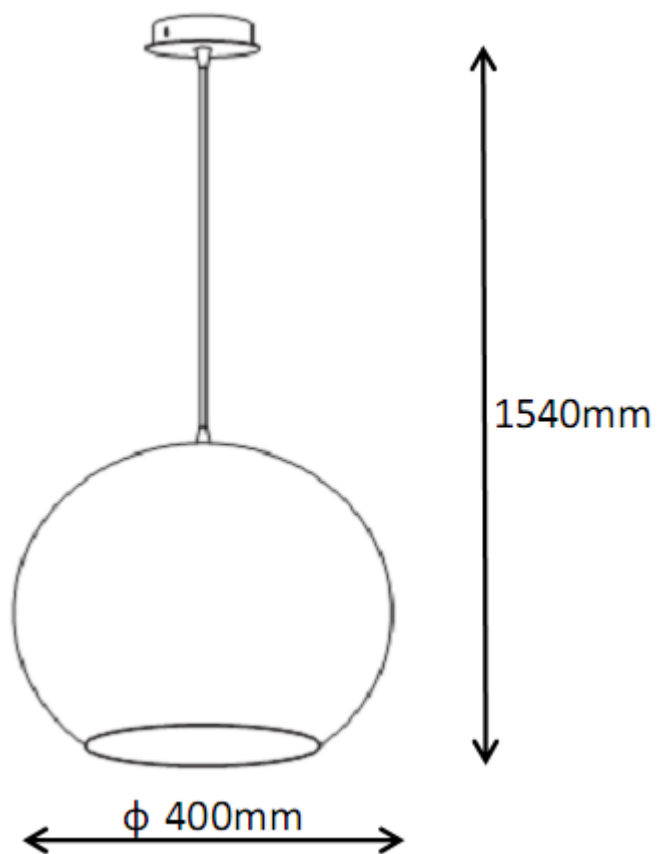

Line drawing of the item (with outline dimensions)

Item number: 30496/40/72

Installation drawing (the same as it in its instruction manual)

Technical details

materials used:	aluminium	Wood veer
color:	72	light wood finished
dimmable and how is the fixture dimmable:		
size:	Height:	154cm
	Length:	
	Width:	D40cm
	Net Weight:	1.54kgs
power requirements:	220-240V~50HZ	
bulb type and maximum Wattage:	E27	Max.60w
number of bulbs:	1XE27	
IP degree:	IP20	