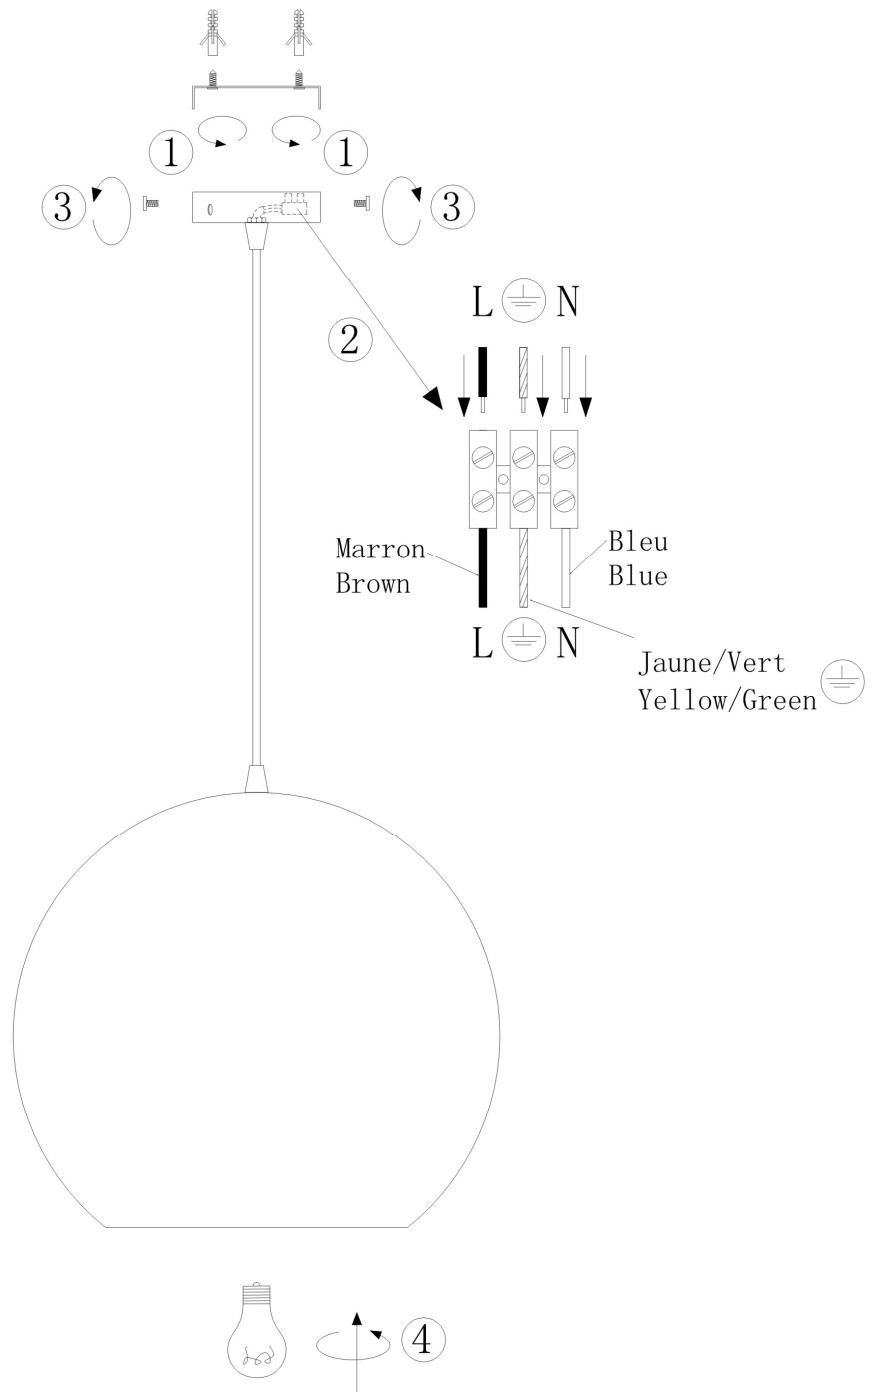

Item number: 30496/40/36
 30496/40/70
 30496/40/72

Technical details

Materials used:	Aluminium +wood veneer
Color:	Grey wood /Dark wood /Light wood
Dimmable and how is fixture dimmable	
Size:	Height: 166 cm
	Length:
	Width: D40CM
	Net weight: 1.5kgs
Power requirements:	220-240V~50Hz
Bulb type and maximum wattage:	E27 Max.60W
Number of bulbs:	1
IP degree:	20