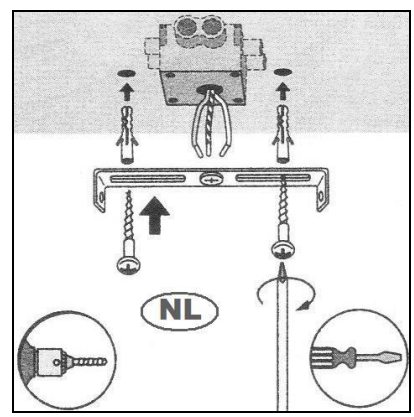

Item number: 30496/40/36
 30496/40/70
 30496/40/72

Technical details

Materials used:	Aluminium +wood veneer
Color:	Grey wood /Dark wood /Light wood
Dimmable and how is fixture dimmable	
Size:	Height: 166 cm
	Length:
	Width: D40CM
	Net weight: 1.5kgs
Power requirements:	220-240V~50Hz
Bulb type and maximum wattage:	E27 Max.60W
Number of bulbs:	1
IP degree:	20