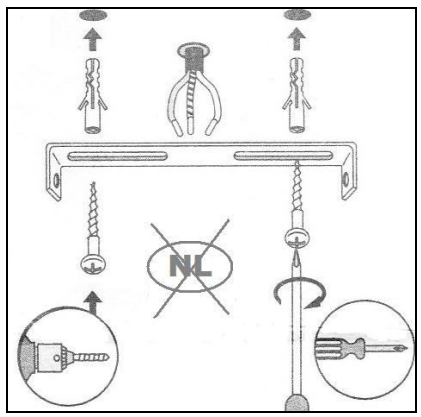

Item number: 30496/40/36
 30496/40/70
 30496/40/72

Technical details

Materials used:	Aluminium +wood veneer
Color:	Grey wood /Dark wood /Light wood
Dimmable and how is fixture dimmable	
Size:	Height: 166 cm
	Length:
	Width: D40CM
	Net weight: 1.5kgs
Power requirements:	220-240V~50Hz
Bulb type and maximum wattage:	E27 Max.60W
Number of bulbs:	1
IP degree:	20