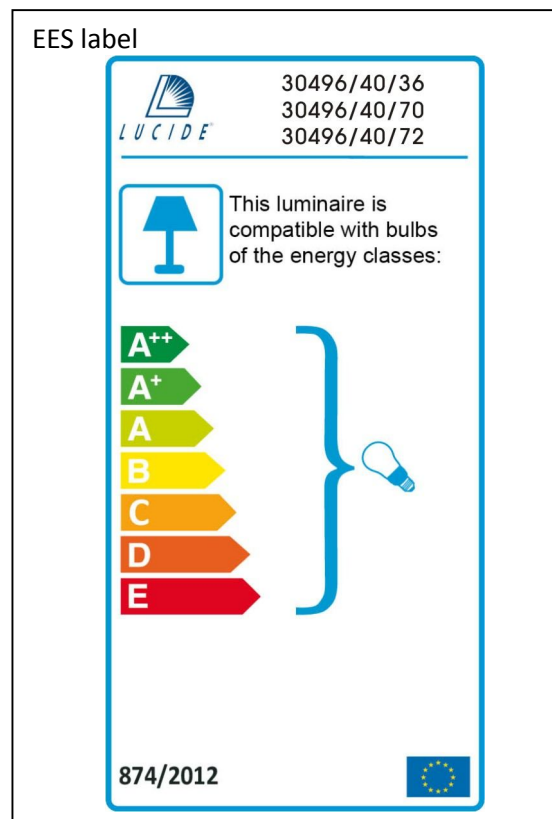

Garantiebestimmungen:

Lucide NV garantiert für einen Zeitraum von 2 Jahren ab Kaufdatum und Kauf durch den Endkunden, dass das gelieferte Produkt frei von Material- und Herstellungsfehlern ist, sofern das Produkt gemäß der Bedienungsanleitung installiert und gewartet wird.
Von der Garantie ausgenommen: 1. Gebrochene Glasteile der Fassung werden nur innerhalb von 14 Tagen ab Kauf durch den Endkunden ersetzt. 2. Normaler Verschleiß, Verfärbungen aufgrund des normalen Gebrauchs. 3. Beschädigungen aufgrund externer Ursachen wie Feuer, Wasser, unsachgemäße Nutzung/ Installation oder Wartung des Produkts.
Kunden müssen das defekte Produkt/Teil und den Originalkaufbeleg einsenden, um Garantieansprüche geltend zu machen.

Other languages of the manual and further explanations can be found on our website.