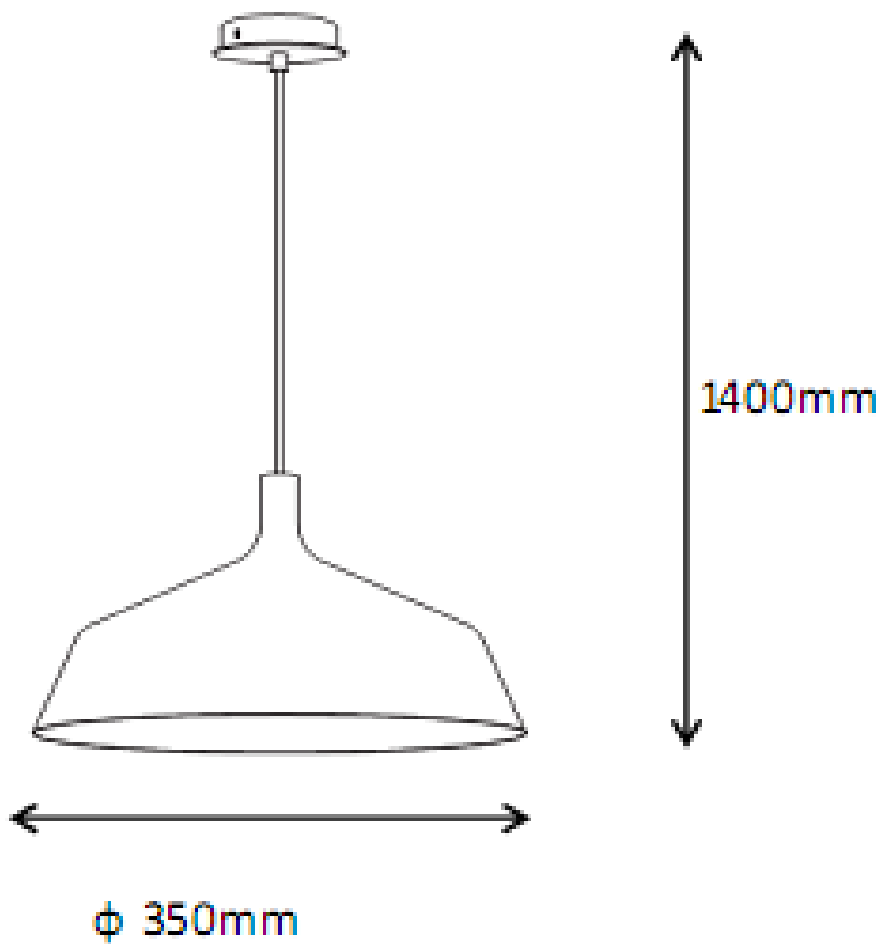

Line drawing of the item (with outline dimensions)

Item number: 30491/35/02

Installation drawing (the same as it in its instruction manual)

Technical details

materials used:	Aluminium	
color:	02	Satin gold
dimmable and how is the fixture dimmable:		
size:	Height:	140cm
	Length:	
	Width:	D35cm
	Net Weight:	1.0kgs
power requirements:	220-240V~50HZ	
bulb type and maximum Wattage:	E27	Max.60w
number of bulbs:	1XE27	
IP degree:	IP20	