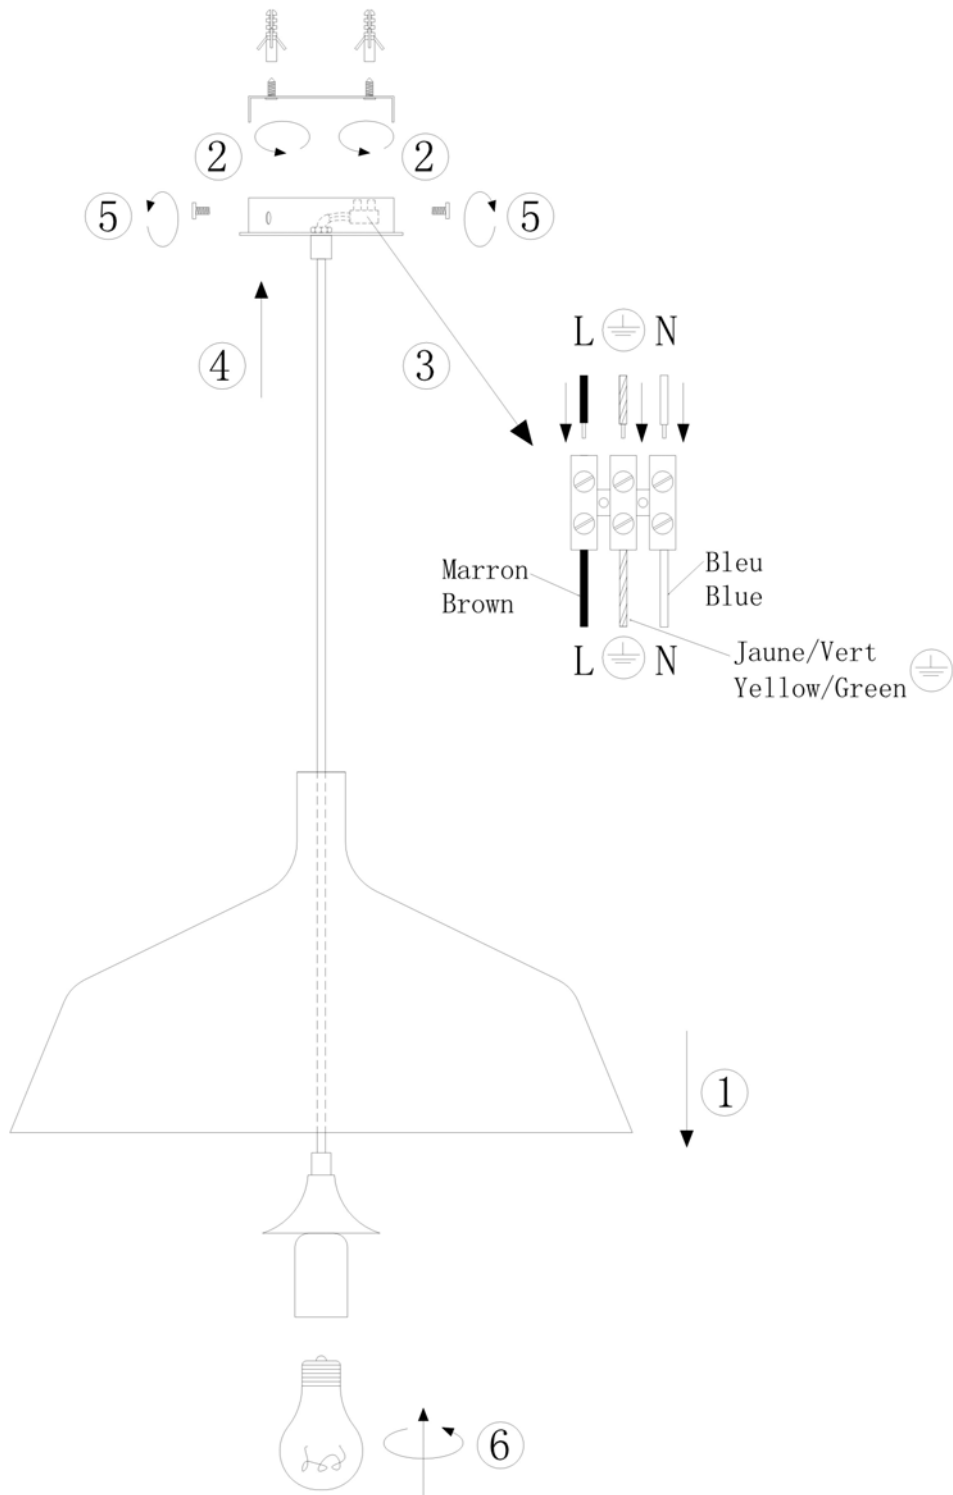

Line drawing of the item (with outline dimensions)

Item number: 30491/35/02

Installation drawing (the same as it in its instruction manual)

Technical details

materials used:	Aluminium	
color:	02	Satin gold
dimmable and how is the fixture dimmable:		
size:	Height:	140cm
	Length:	
	Width:	D35cm
	Net Weight:	1.0kgs
power requirements:	220-240V~50HZ	
bulb type and maximum Wattage:	E27	Max.60w
number of bulbs:	1XE27	
IP degree:	IP20	