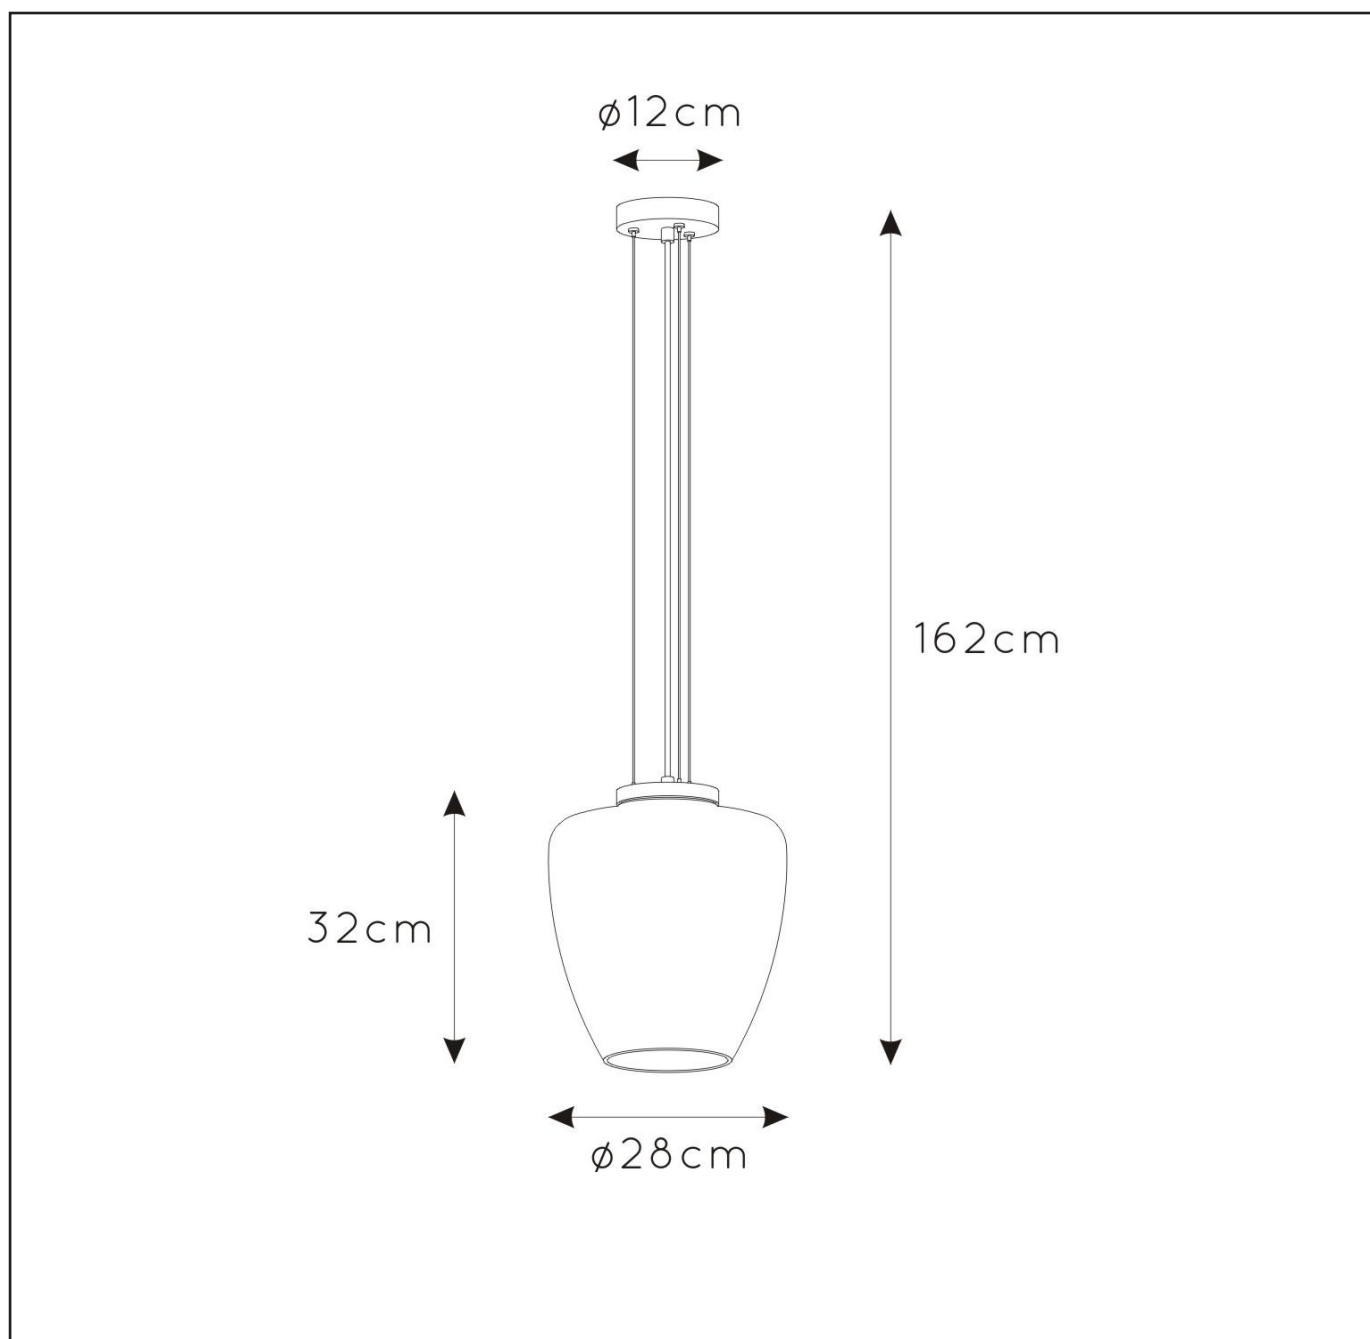

RECOMMENDED
 LUCIDE LIGHT
 SOURCE

49032/05/62
 Light source dimmable : Yes
 Light source incl. : No

General

Dimensions LxWxH : Ø 28cm x 162cm
 Height minimum : 32cm
 Height maximum : 162 cm
 Dimensions shade LxWxH : Ø 28cm x 32 cm
 Main material : Steel+glass
 Ceiling rose material : Steel+glass
 Color : Santin gold+amber glass
 Matt black+smoked glass
 Style : Modern
 Shape : As shown
 Weight : 1.2 kg
 Warranty : 2 years

Product specifications

Dimmable : No
 Light direction : Down
 Adjustable in height : No
 Directional : No
 Cable : Yes,Cable on product
 Cable length : 130cm
 Sensor : Without Sensor
 Control: Light Switch Control
 IP-Class : 20
 Electric class : 1
 Light source including ? : No
 Lamp socket : E27
 Light source number : 1
 Power requirements : 220-240V~50Hz
 Bulb type & maximum wattage : E27 max.60W

For more specifications of this product please visit

www.lucide.com

LUCIDE

TECHNICAL DRAWING & DIMENSIONS

FLORIEN

item number : 30473/28/62

EAN code : 5411212302359

item number : 30473/28/65

EAN code : 5411212302366

For more specifications, dimensions please visit

www.lucide.com

LUCIDE

INSTALLATION DRAWING SPECIFICATIONS