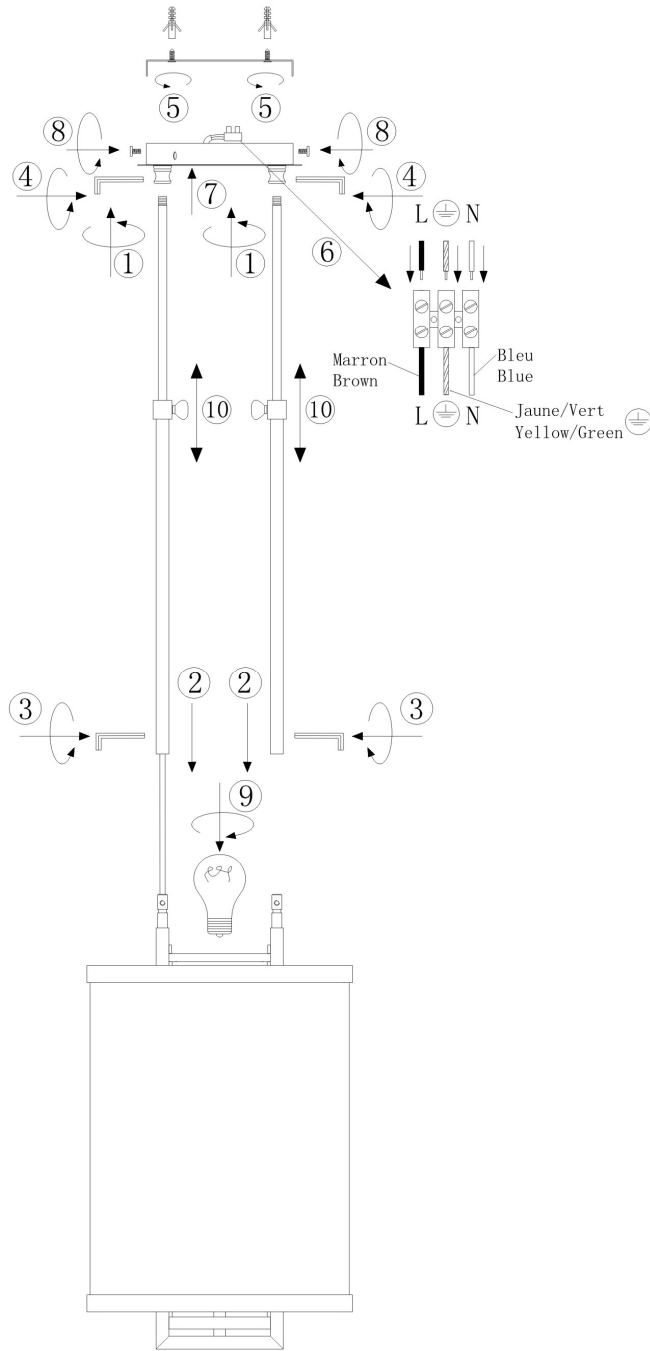

Item number: 30390/30/15,30390/30/97

Technical details

Materials used:	Steel+glass+acrylic
Color:	Iron grey / Rust
Dimmable and how is fixture dimmable	
Size:	Height: 153cm
	Length:
	Width: D31cm
	Net weight: 6.8kgs
Power requirements:	220-240V~50Hz
Bulb type and maximum wattage:	E27 Max.60W
Number of bulbs:	1
IP degree:	20