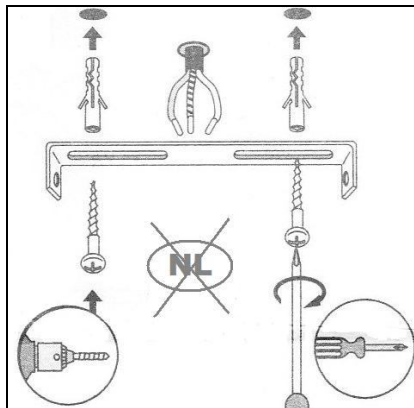

Item number: 30390/30/15,30390/30/97

Technical details

Materials used:	Steel+glass+acrylic
Color:	Iron grey / Rust
Dimmable and how is fixture dimmable	
Size:	Height: 153cm
	Length:
	Width: D31cm
	Net weight: 6.8kgs
Power requirements:	220-240V~50Hz
Bulb type and maximum wattage:	E27 Max.60W
Number of bulbs:	1
IP degree:	20