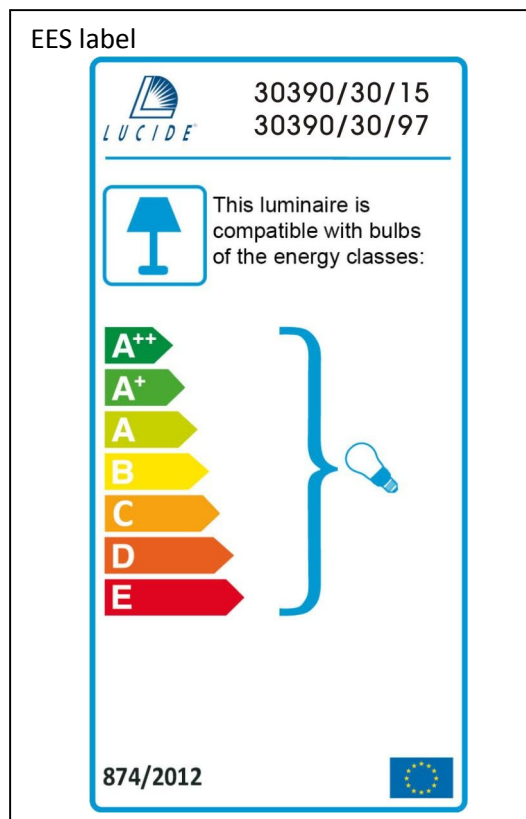

Garantiebestimmungen:

Lucide NV garantiert für einen Zeitraum von 2 Jahren ab Kaufdatum und Kauf durch den Endkunden, dass das gelieferte Produkt frei von Material- und Herstellungsfehlern ist, sofern das Produkt gemäß der Bedienungsanleitung installiert und gewartet wird.
Von der Garantie ausgenommen: 1. Gebrochene Glasteile der Fassung werden nur innerhalb von 14 Tagen ab Kauf durch den Endkunden ersetzt. 2. Normaler Verschleiß, Verfärbungen aufgrund des normalen Gebrauchs. 3. Beschädigungen aufgrund externer Ursachen wie Feuer, Wasser, unsachgemäße Nutzung/ Installation oder Wartung des Produkts.
Kunden müssen das defekte Produkt/Teil und den Originalkaufbeleg einsenden, um Garantieansprüche geltend zu machen.

Other languages of the manual and further explanations can be found on our website.