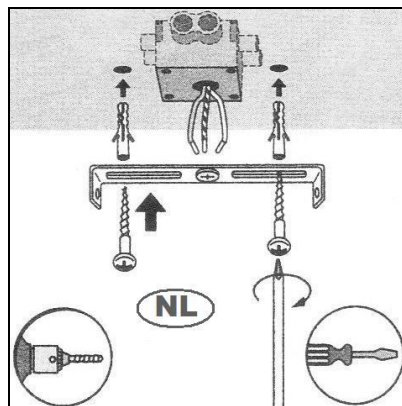

Item number: 30390/30/15,30390/30/97

Technical details

Materials used:	Steel+glass+acrylic
Color:	Iron grey / Rust
Dimmable and how is fixture dimmable	
Size:	Height: 153cm
	Length:
	Width: D31cm
	Net weight: 6.8kgs
Power requirements:	220-240V~50Hz
Bulb type and maximum wattage:	E27 Max.60W
Number of bulbs:	1
IP degree:	20