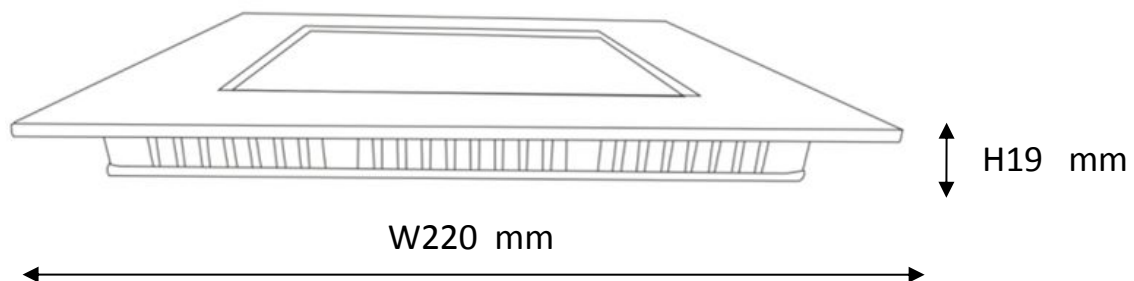

Line drawing of the item

Item number: 28907/22/31

Installation drawing

Technical details

materials used:	Die-casting Aluminum
color:	Matt white
dimmable and how is the fixture dimmable:	Triac dimmable
size:	Height: 19mm Length: 220mm Width: 220mm Net Weight: 0.79kg
power requirements:	220-240V~50/60 Hz
bulb type and Wattage Range:	SMD3528 22W
number of bulbs:	216pcs
IP degree:	IP40