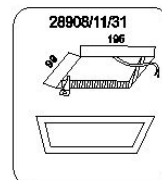

Line drawing of the item

Item number: 28907/22/31

Installation drawing

Technical details

materials used:	Die-casting Aluminum
color:	Matt white
dimmable and how is the fixture dimmable:	Triac dimmable
size:	Height: 19mm Length: 220mm Width: 220mm Net Weight: 0.79kg
power requirements:	220-240V~50/60 Hz
bulb type and Wattage Range:	SMD3528 22W
number of bulbs:	216pcs
IP degree:	IP40