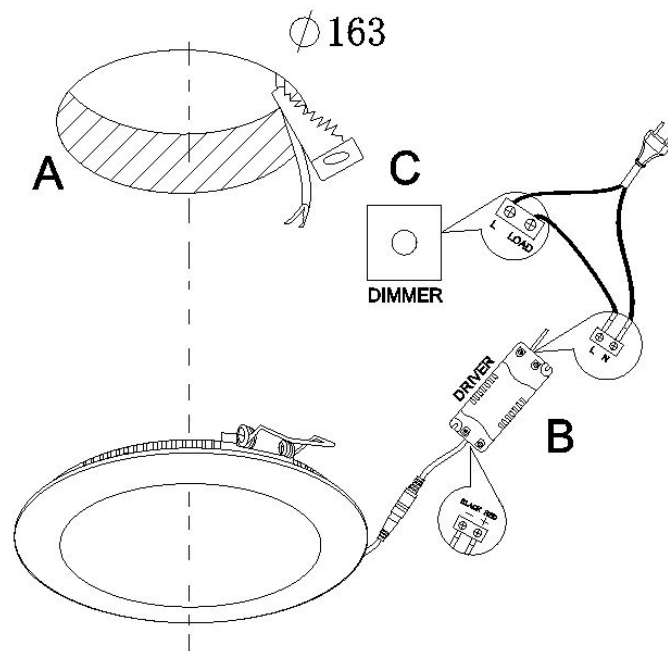

Line drawing of the item

Item number: 28907/22/31

Installation drawing

Technical details

materials used:	Die-casting Aluminum
color:	Matt white
dimmable and how is the fixture dimmable:	Triac dimmable
size:	Height: 19mm Length: 220mm Width: 220mm Net Weight: 0.79kg
power requirements:	220-240V~50/60 Hz
bulb type and Wattage Range:	SMD3528 22W
number of bulbs:	216pcs
IP degree:	IP40