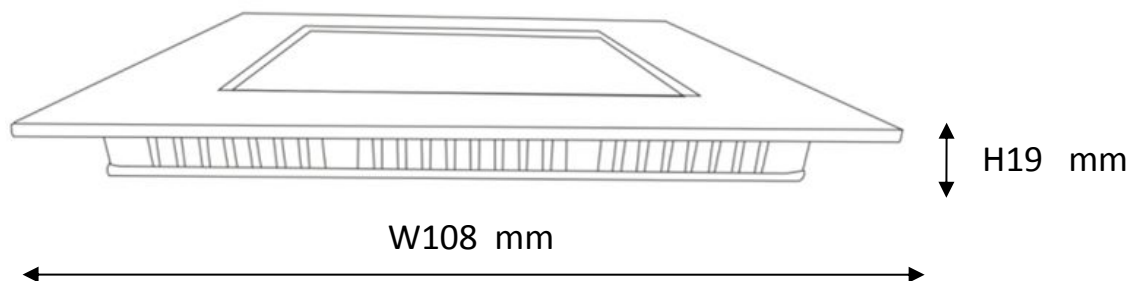

Line drawing of the item

Item number: 28907/10/31

# Installation drawing

### Technical details

materials used:	Die-casting Aluminum
color:	Matt white
dimmable and how is the fixture dimmable:	Triac dimmable
size:	Height: 19mm Length: 108mm Width: 108mm Net Weight: 0.28kg
power requirements:	220-240V~50/60 Hz
bulb type and Wattage Range:	SMD3528 8W
number of bulbs:	72pcs
IP degree:	IP40