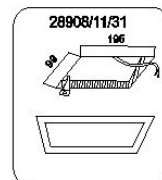

Line drawing of the item

Item number: 28907/10/31

### Technical details

materials used:	Die-casting Aluminum
color:	Matt white
dimmable and how is the fixture dimmable:	Triac dimmable
size:	Height: 19mm Length: 108mm Width: 108mm Net Weight: 0.28kg
power requirements:	220-240V~50/60 Hz
bulb type and Wattage Range:	SMD3528 8W
number of bulbs:	72pcs
IP degree:	IP40