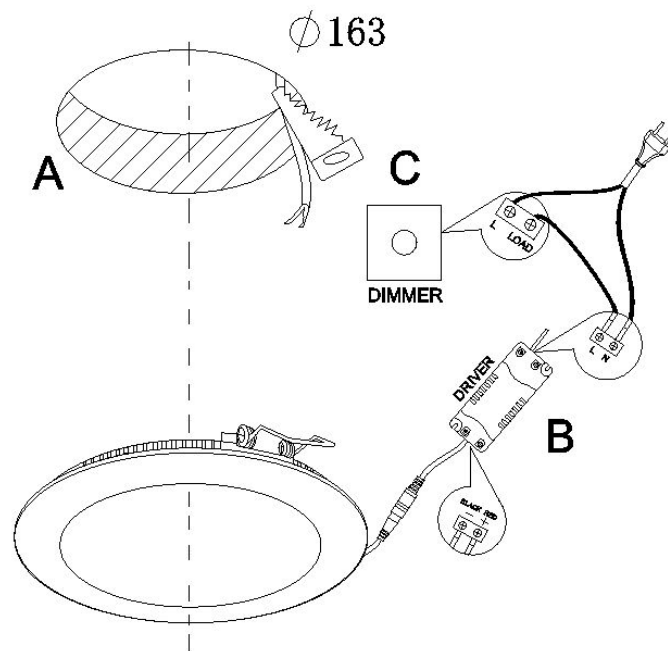

Line drawing of the item

Item number: 28907/10/31

# Installation drawing

### Technical details

materials used:	Die-casting Aluminum
color:	Matt white
dimmable and how is the fixture dimmable:	Triac dimmable
size:	Height: 19mm Length: 108mm Width: 108mm Net Weight: 0.28kg
power requirements:	220-240V~50/60 Hz
bulb type and Wattage Range:	SMD3528 8W
number of bulbs:	72pcs
IP degree:	IP40