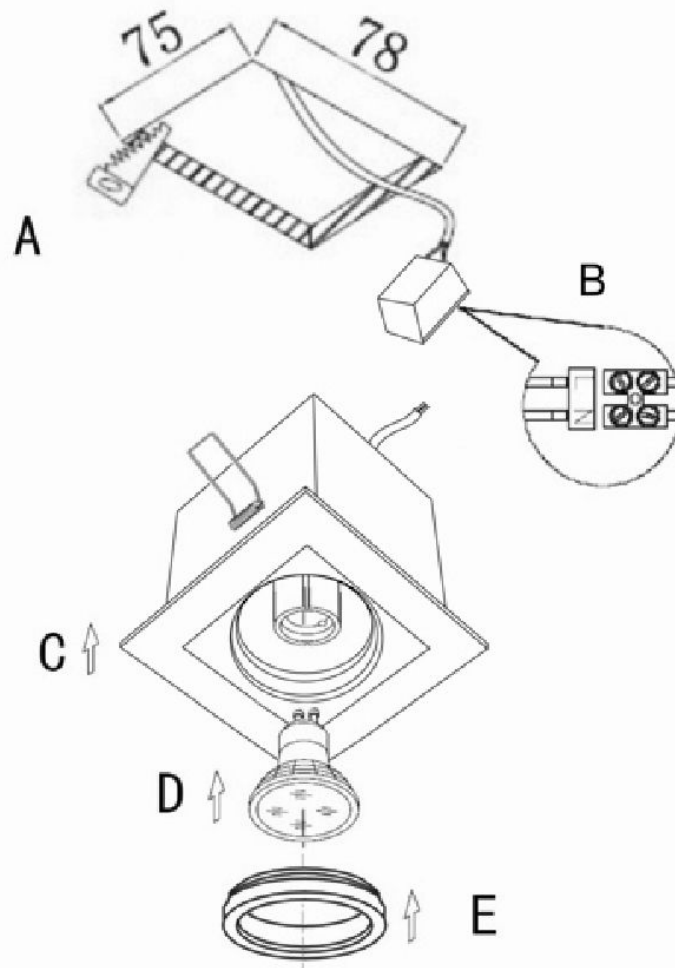

Line drawing of the item

Item number: 28900/01/12

Installation drawing

### Technical details

materials used:	Metal
color:	Silver
dimmable and how is the fixture dimmable:	
size:	Height: 9cm Length: 9cm Width: 9cm Net Weight: 0.31kg
power requirements:	220-240V/~50Hz
bulb type and maximum Wattage:	GU10 Max.50W
number of bulbs:	1xGU10
IP degree:	IP20