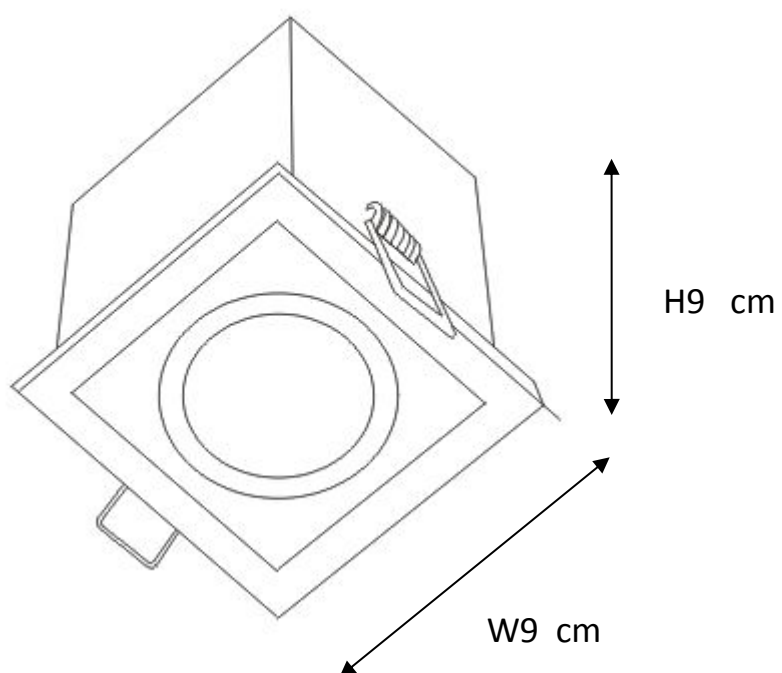

Line drawing of the item

Item number: 28900/01/12

Installation drawing

### Technical details

materials used:	Metal
color:	Silver
dimmable and how is the fixture dimmable:	
size:	Height: 9cm Length: 9cm Width: 9cm Net Weight: 0.31kg
power requirements:	220-240V/~50Hz
bulb type and maximum Wattage:	GU10 Max.50W
number of bulbs:	1xGU10
IP degree:	IP20