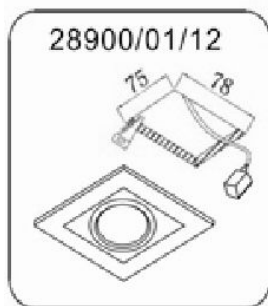

Line drawing of the item

Item number: 28900/01/12

Installation drawing

### Technical details

materials used:	Metal
color:	Silver
dimmable and how is the fixture dimmable:	
size:	Height: 9cm Length: 9cm Width: 9cm Net Weight: 0.31kg
power requirements:	220-240V/~50Hz
bulb type and maximum Wattage:	GU10 Max.50W
number of bulbs:	1xGU10
IP degree:	IP20