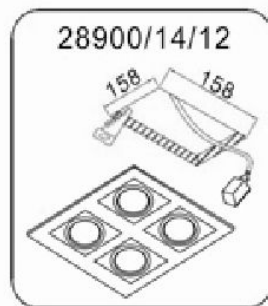

Line drawing of the item

Item number: 28900/01/12

Installation drawing

### Technical details

materials used:	Metal
color:	Silver
dimmable and how is the fixture dimmable:	
size:	Height: 9cm Length: 9cm Width: 9cm Net Weight: 0.31kg
power requirements:	220-240V/~50Hz
bulb type and maximum Wattage:	GU10 Max.50W
number of bulbs:	1xGU10
IP degree:	IP20