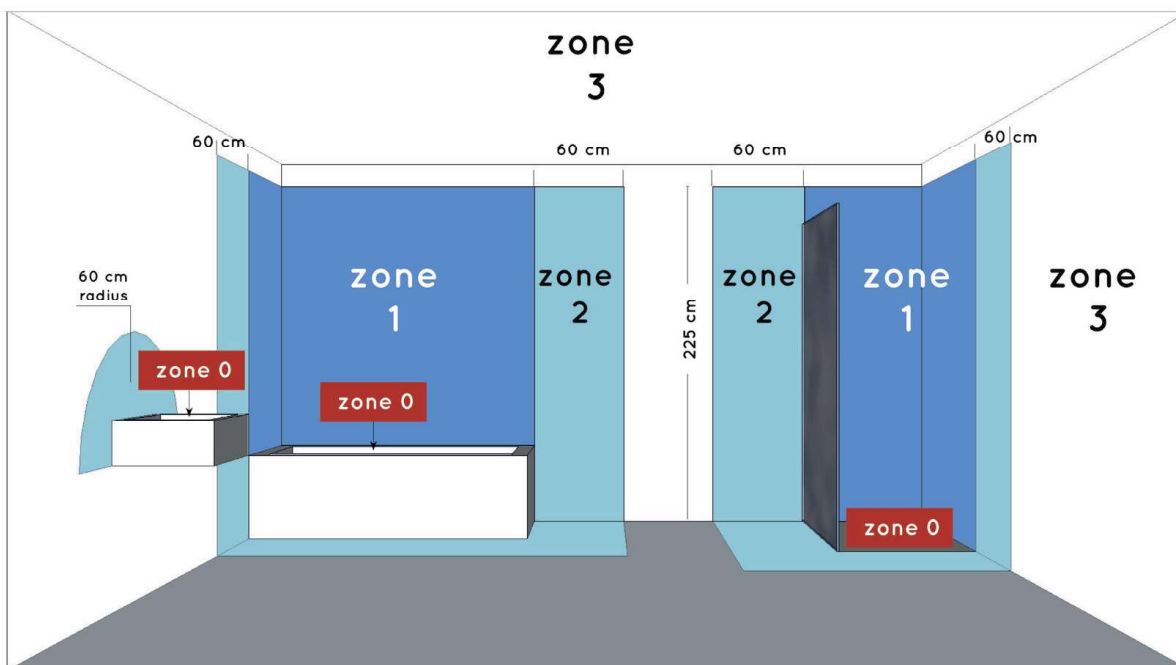

LUCIDE

item number : 27100/02/30
EAN code : 5411212271709

CARLYN

RECOMMENDED LUCIDE LIGHT SOURCE

49043/03/62
Light source dimmable : Yes
Light source incl. : No

General

Dimensions LxWxH : 25 cm x 25 cm x 12,6 cm
Height minimum : 12,6 cm
Height maximum : 12,6 cm
Dimensions shade LxWxH : -
Main material : Aluminum
Ceiling rose material : -
Color : Black
Style : Modern
Shape : Square
Weight : 2,75 kg
Warranty : 2 years

Installation of items in bathroom:

Product specifications

Dimmable : No
Light direction : -
Adjustable in height : No
Directional : Not Directional
Cable : No
Cable length : - cm
Sensor : Without Sensor
Control : Light Switch Control
IP-Class : 54
Electric class : 1
Light source including ? : No
Lamp socket : E14
Light source number : -
Power requirements : 220-240V~50Hz
Bulb type & maximum wattage : Max.2x6W