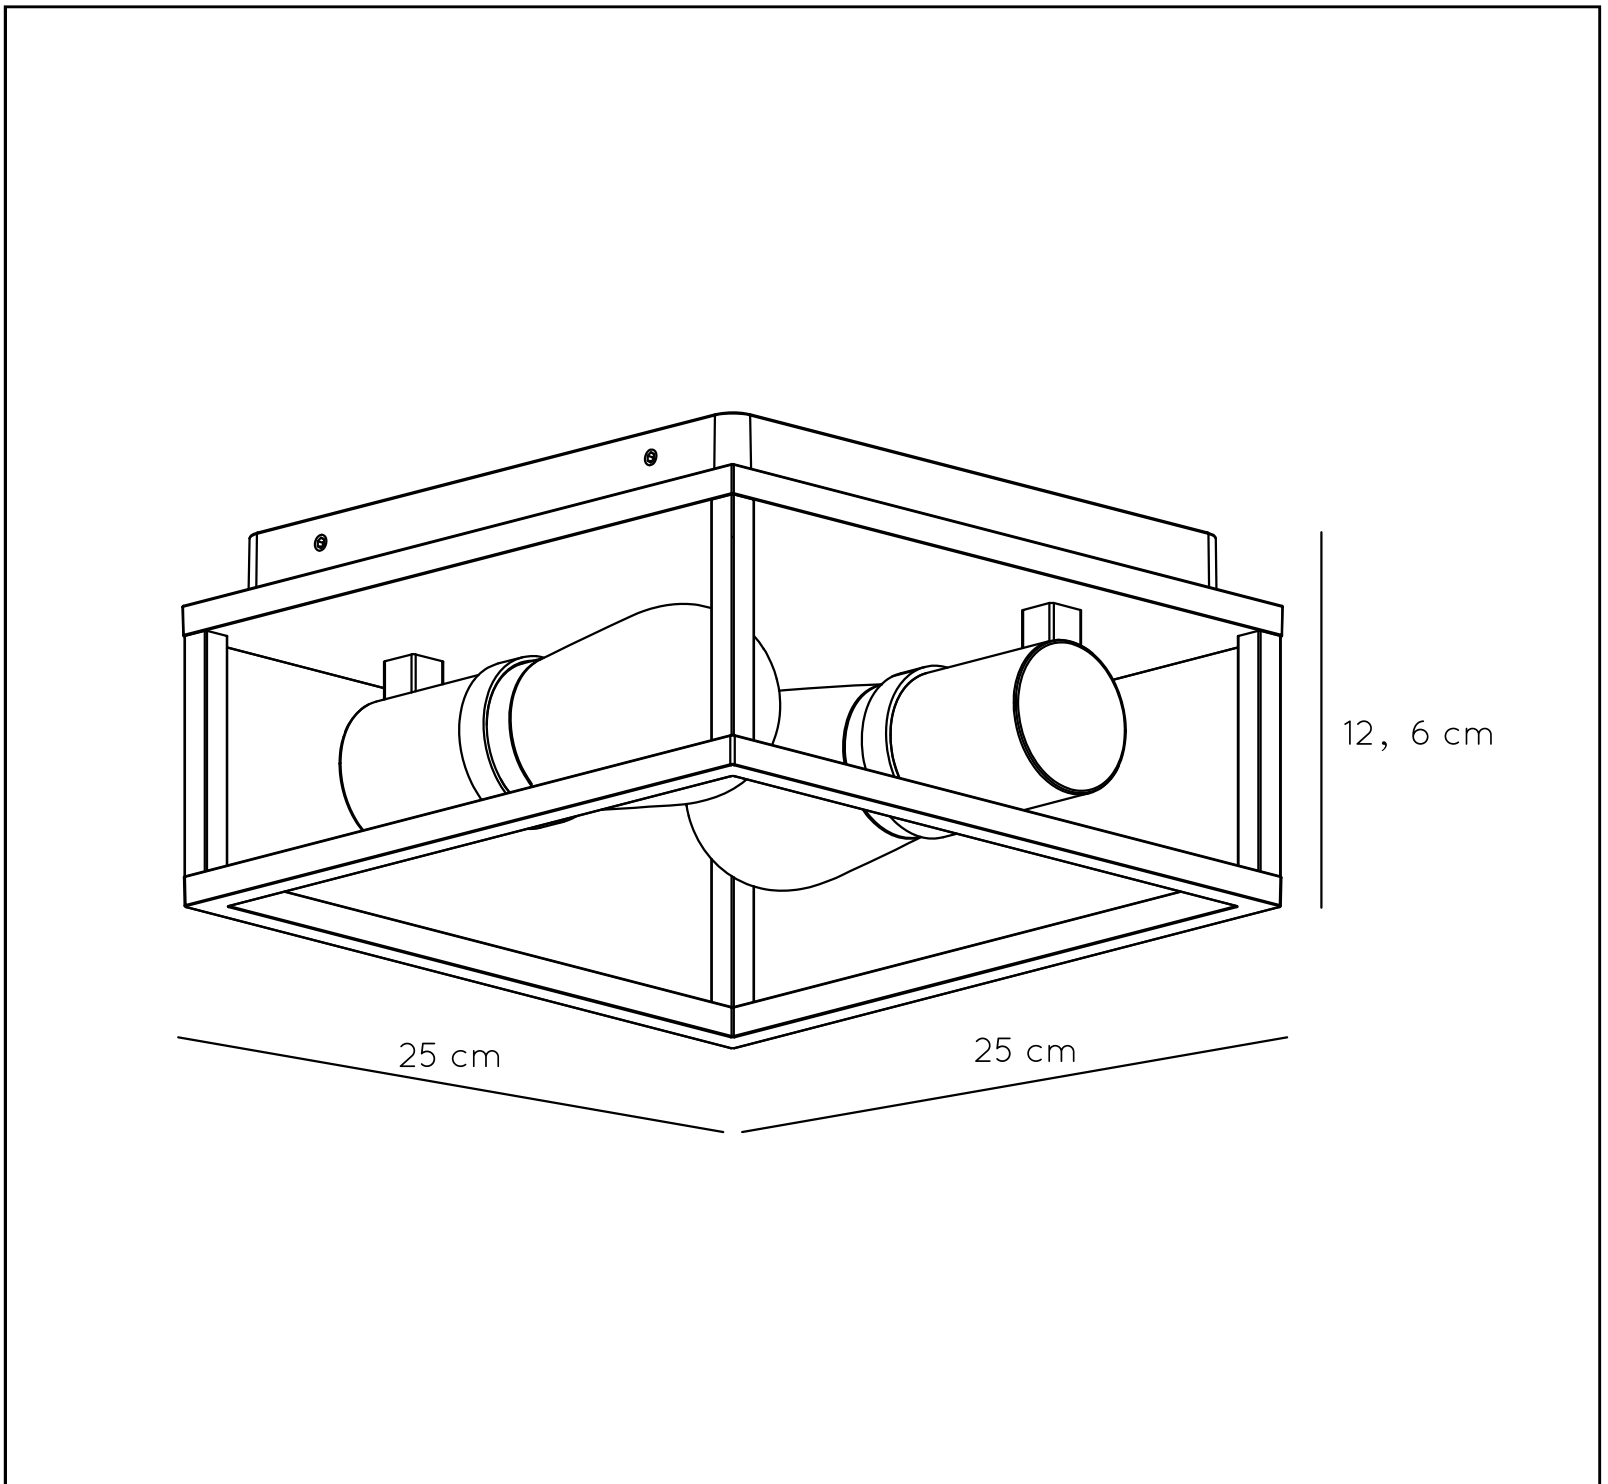

CARLYN

Item number : 27100/02/30

EAN code : 5411212271709

For more specifications, dimensions please visit
www.lucide.com