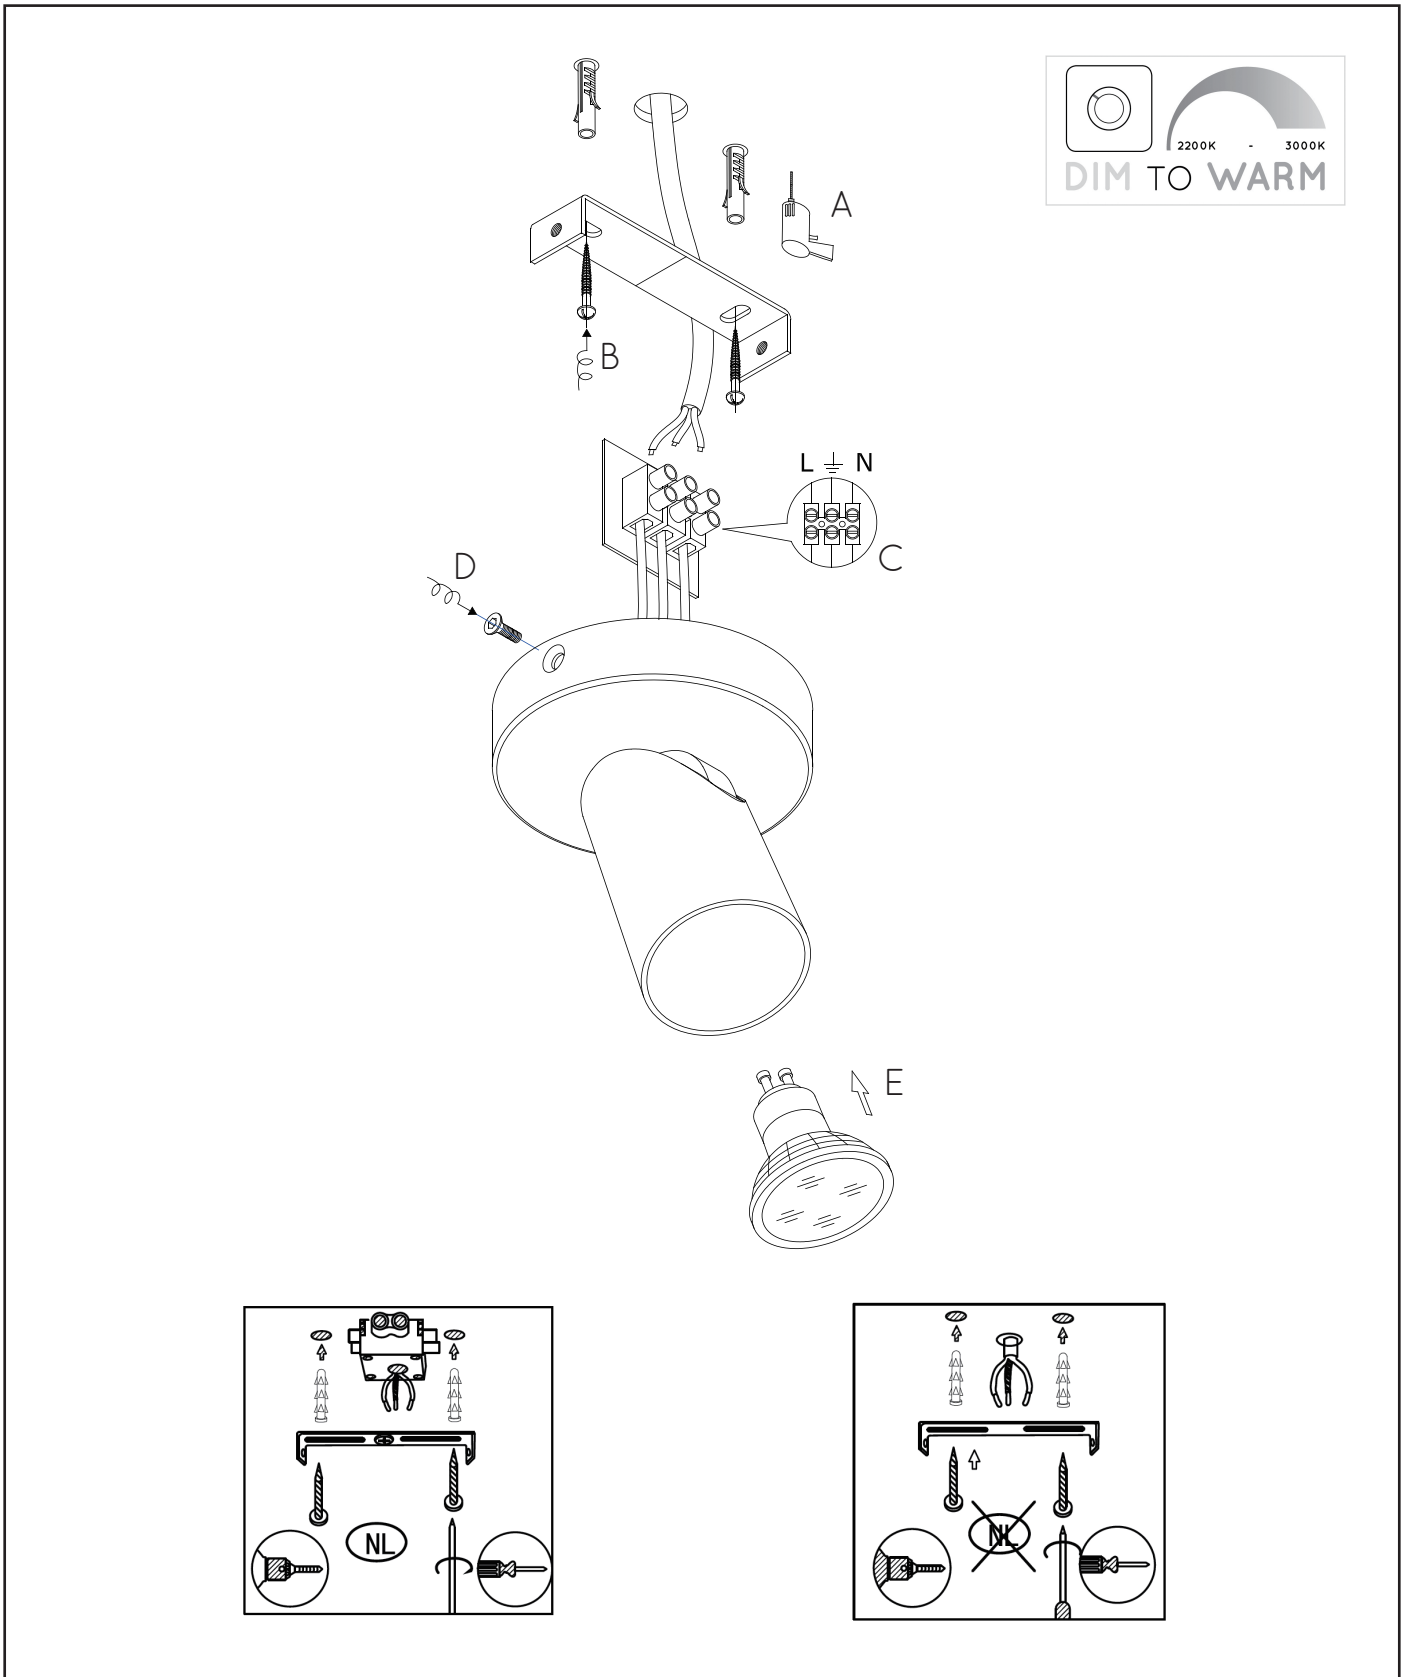

LUCIDE

INSTALLATION DRAWING SPECIFICATIONS

Dit product bevat een lichtbron van energie-efficiëntieklasse A+
Ce produit contient une source lumineuse de classe énergétique A+
This product contains a light source of energy efficiency class A+
Dieses Produkt enthält eine Lichtquelle der Energieeffizienzklasse A+
Ten produkt zawiera źródło światła o klasie efektywności energetycznej A+