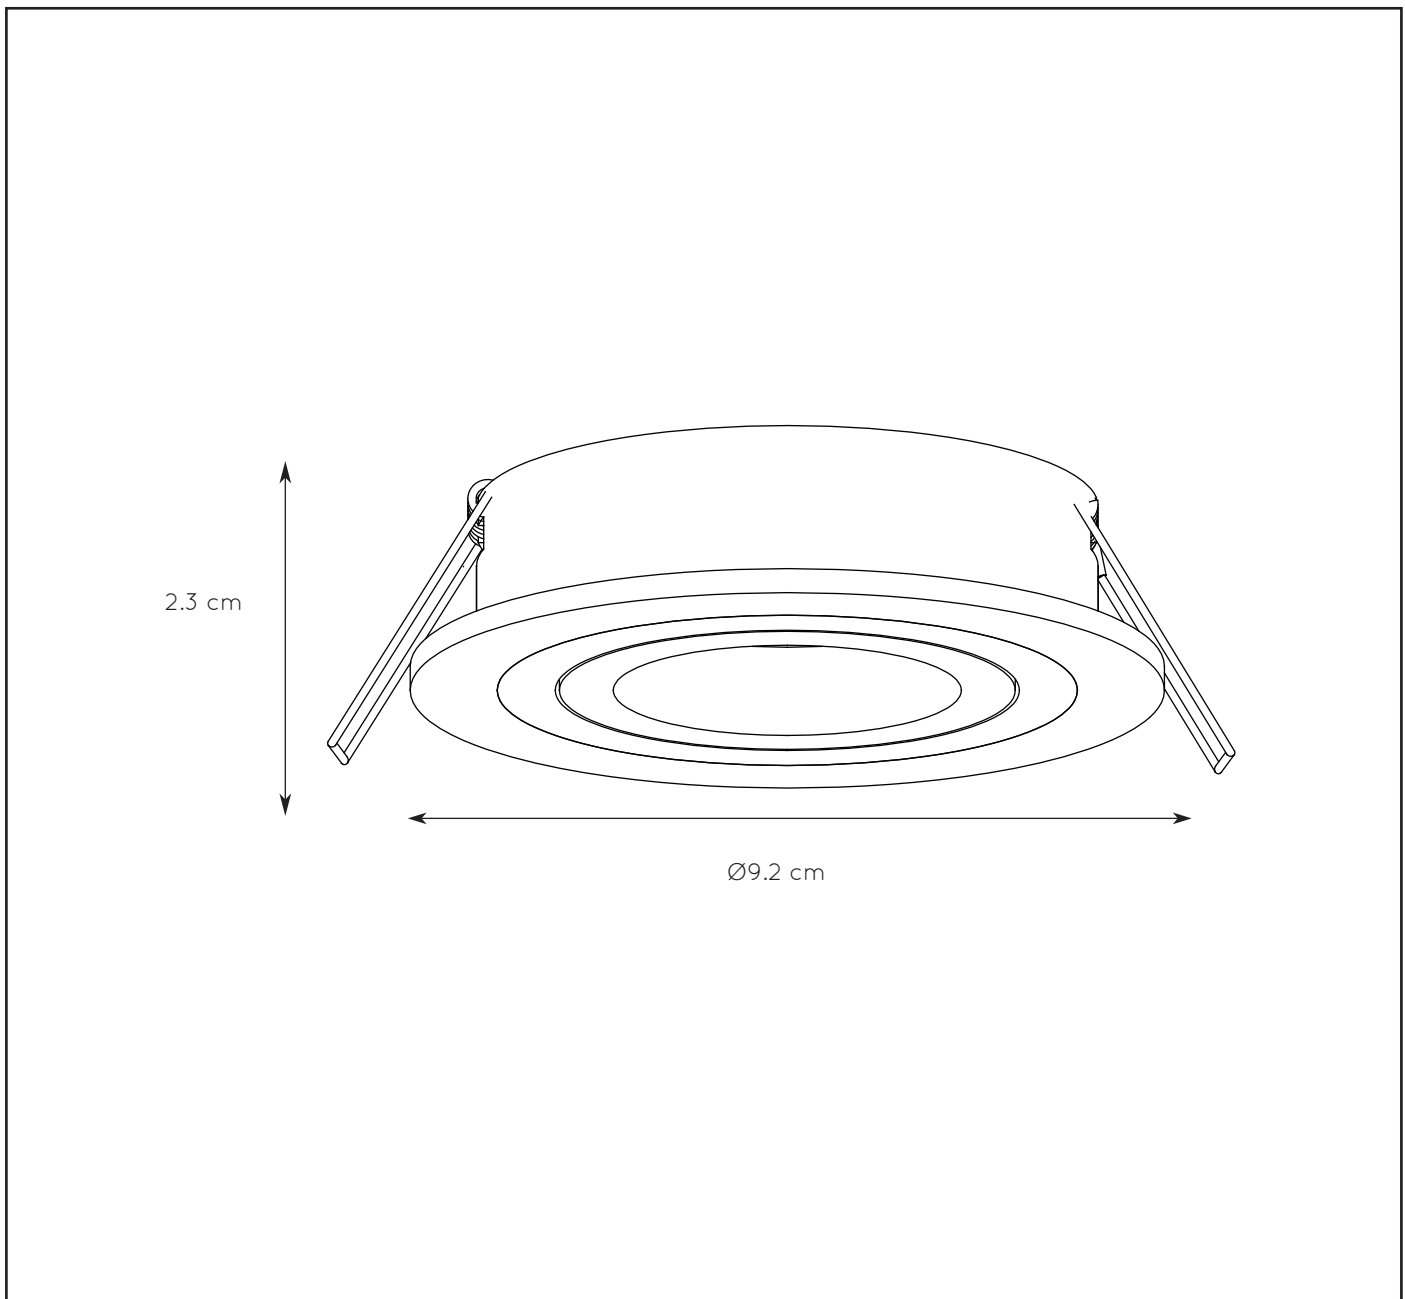

### General

**Dimensions LxWxH :** 9.2 cm x 9.2 cm x 2.3 cm

**Height minimum :** -

**Height maximum :** 2.3 cm

**Dimensions shade LxWxH :** 9.2 cm x 9.2 cm x 2.3 cm

**Main material :** Aluminium

**Ceiling rose material :** Metal

### Product specifications

**Dimmable :** Yes

**Light direction :** Downlight

**Adjustable in height :** Not In Height Adjustable

**Directional :** Rotatable & Tilttable (360 Degrees)

**Cable :** No

**Cable length :**

## TUBE

Item number : 22954/01/12

EAN code : 5411212220868

Item number : 22954/01/30

EAN code : 5411212221308

Item number : 22954/01/31

EAN code : 5411212220875

For more specifications, dimensions please visit