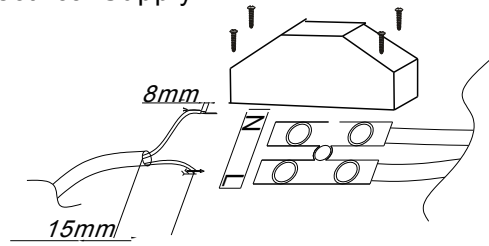

LUCIDE

INSTALLATION DRAWING SPECIFICATIONS

Electrical Supply

1