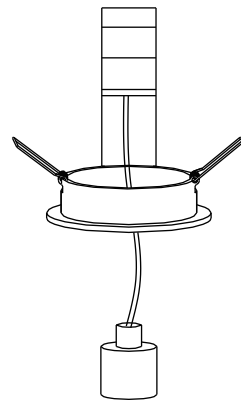

### General

**Dimensions LxWxH :** 9.2 cm x 9.2 cm x 2.3 cm

**Height minimum :** -

**Height maximum :** 2.3 cm

**Dimensions shade LxWxH :** 9.2 cm x 9.2 cm x 2.3 cm

**Main material :** Aluminium

**Ceiling rose material :** Metal

### Product specifications

**Dimmable :** Yes

**Light direction :** Downlight

**Adjustable in height :** Not In Height Adjustable

**Directional :** Rotatable & Tilttable (360 Degrees)

**Cable :** No

**Cable length :**

## INSTALLATION DRAWING SPECIFICATIONS

GU10

### Electrical Supply

1

2

3

4