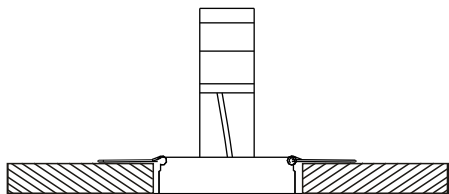

LUCIDE

INSTALLATION DRAWING SPECIFICATIONS

Electrical Supply

1

2

3

4