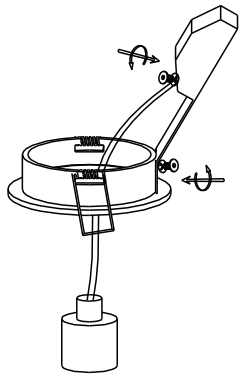

LUCIDE

INSTALLATION DRAWING SPECIFICATIONS

Electrical Supply

1