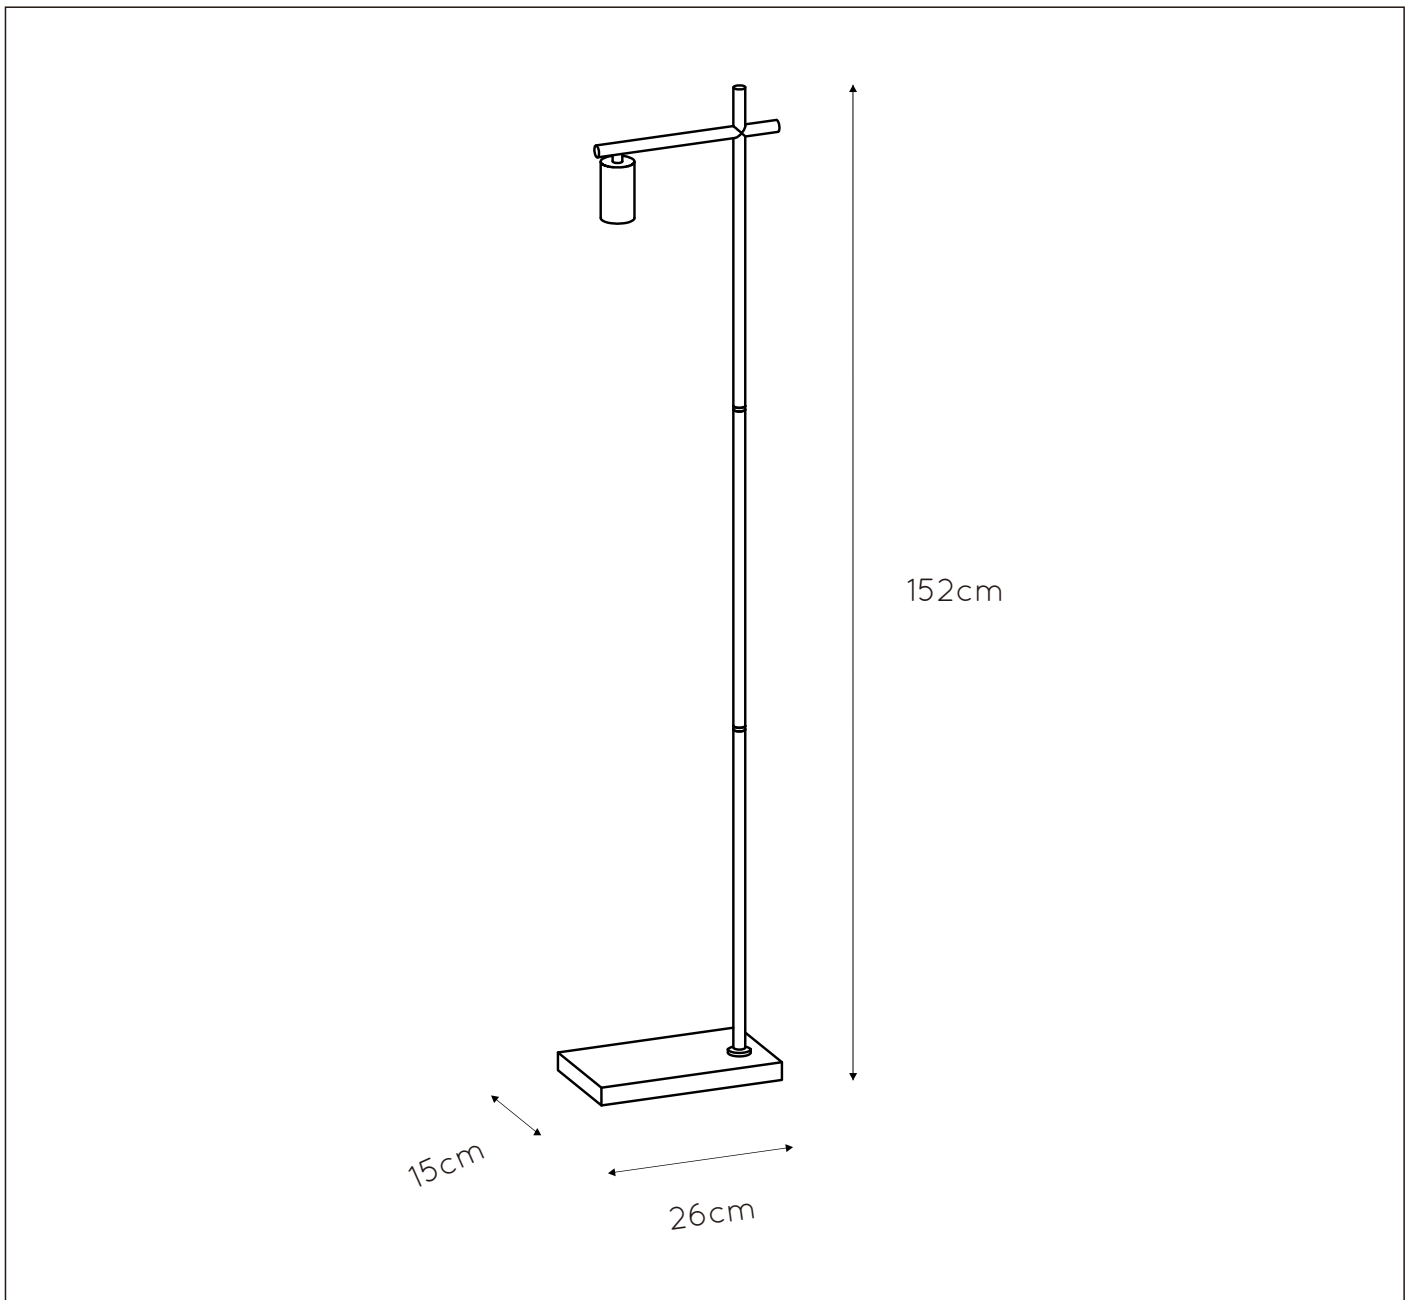

LUCIDE

TECHNICAL DRAWING & DIMENSIONS

LEANNE

Item number : 21721/01/30

EAN CODE : 5411212211125

For more specifications, dimensions please visit

www.lucide.com