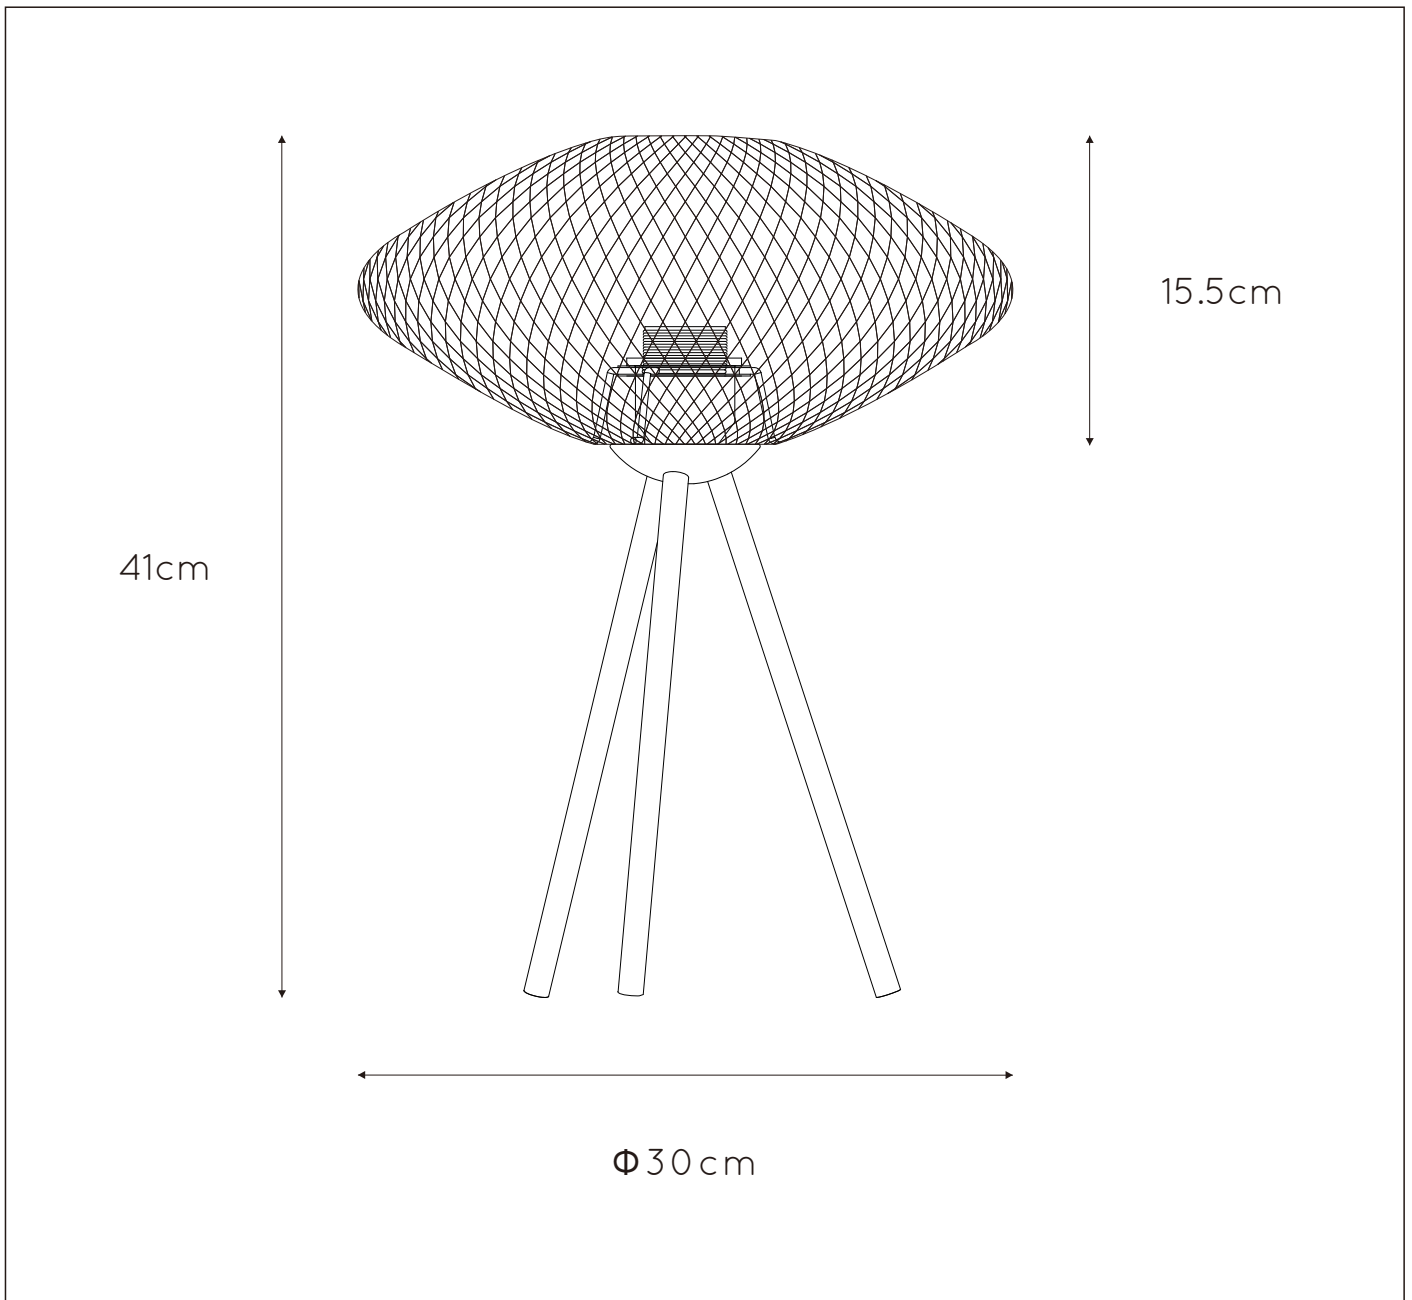

LUCIDE

GENERAL SPECIFICATIONS

RECOMMENDED LUCIDE LIGHT SOURCE

49042/05/62

Light source dimmable : Yes

Light source incl. : No

General

Dimensions LxWxH : 30cm x 30cm x 41cm

Height minimum : 41cm

Height maximum : 41m

Dimensions shade LxWxH : 30cm x 30cm x 15,5cm

Main material : Metal

Ceiling rose material : Metal

Color : Matt black

Style : Classic

Shape : Oval

Weight : 0,73 kg

Warranty : 2 years

Product specifications

Dimmable : No

Light direction : Around (Diffuse)

Adjustable in height : No

Directional : Not Directional

Cable : Yes, Cable On Product

Power requirements : 220-240V~50Hz

Bulb type & maximum wattage : E27 max.40W

For more specifications of this product please visit

www.lucide.com

MESH

Item number : 21523/01/30

EAN CODE : 5411212211392

For more specifications, dimensions please visit