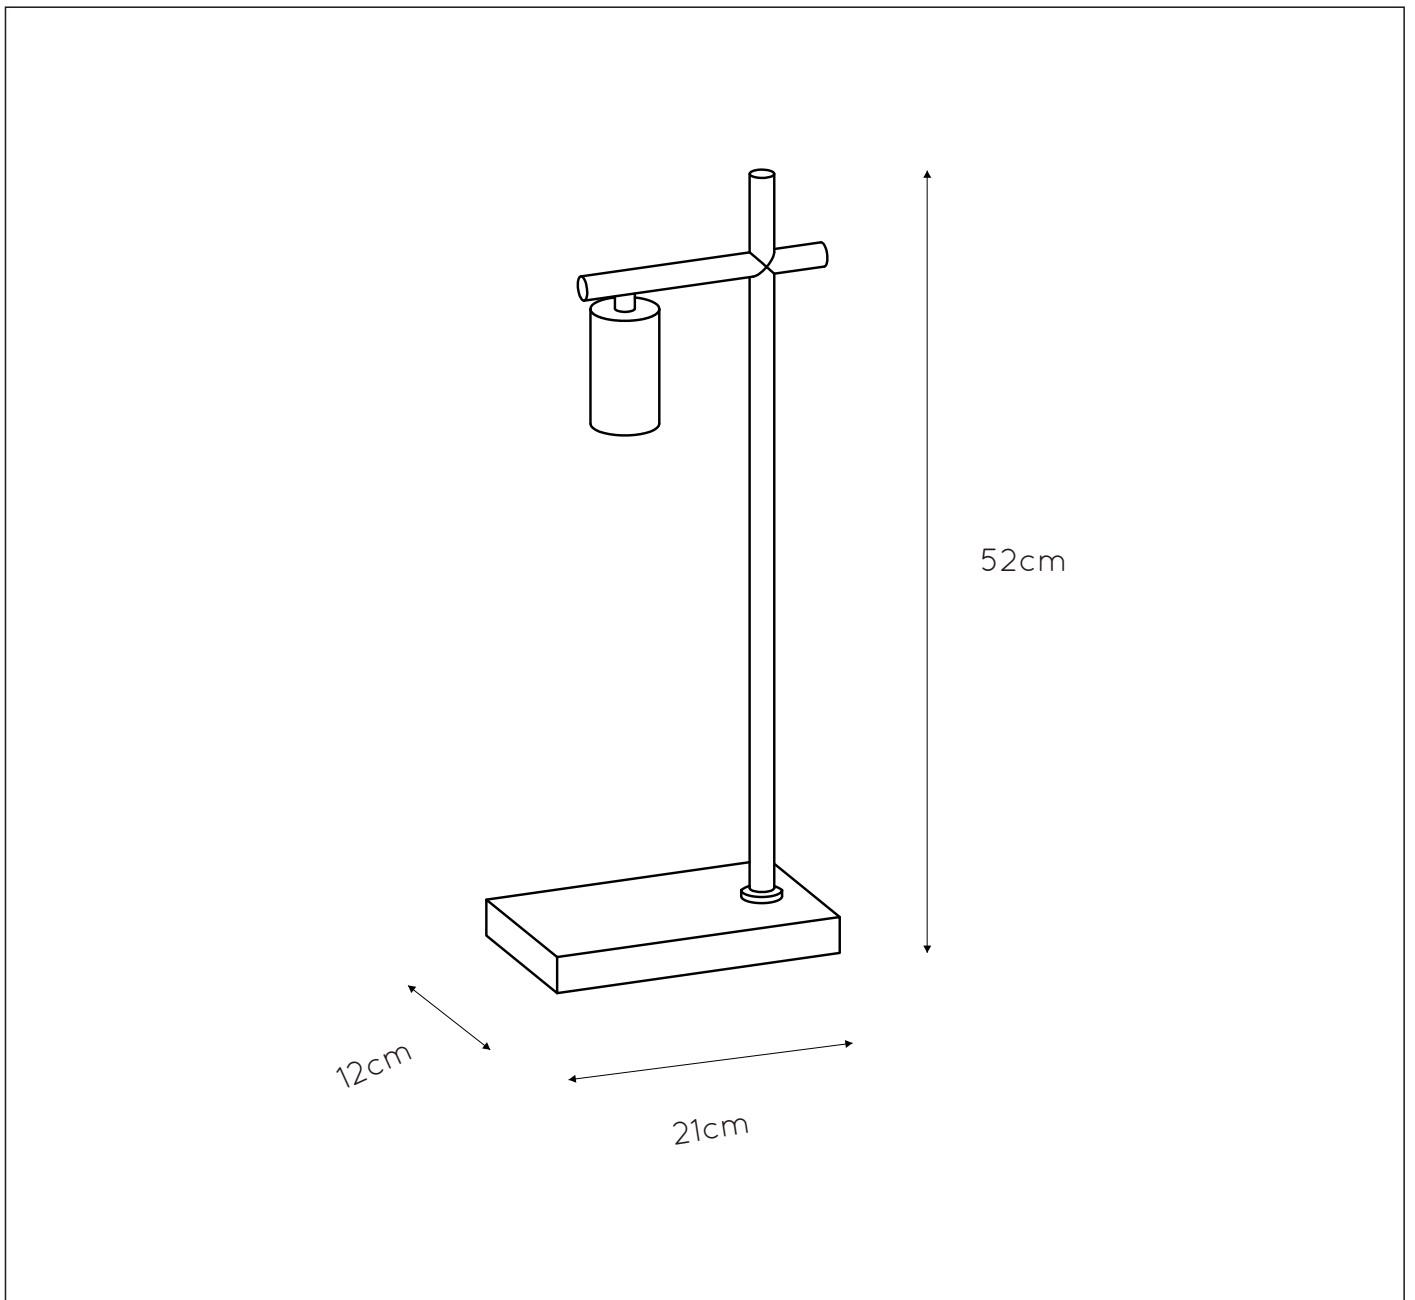

LUCIDE

GENERAL SPECIFICATIONS

RECOMMENDED LUCIDE LIGHT SOURCE

49033/05/65

Light source dimmable : Yes

Light source incl. : No

General

Dimensions LxWxH : 21cm x 12cm x 52cm

Height minimum: 52cm

Height maximum: 52cm

Dimensions shade LxWxH : -

Main material : Metal

Ceiling rose material : Metal

Color : Matt black

Style : Modern

Shape : -

Weight : 1,65 kg

Warranty : 2 years

Product specifications

Dimmable : No

Light direction : Around (Diffuse)

Adjustable in height : No

Directional : Not Directional

Cable : Yes, Cable On Product

Power requirements : 220-240V~50Hz

Bulb type & maximum wattage : E27 max.40W

For more specifications of this product please visit

www.lucide.com

LEANNE

Item number : 21521/01/30

EAN CODE : 5411212211118

For more specifications, dimensions please visit