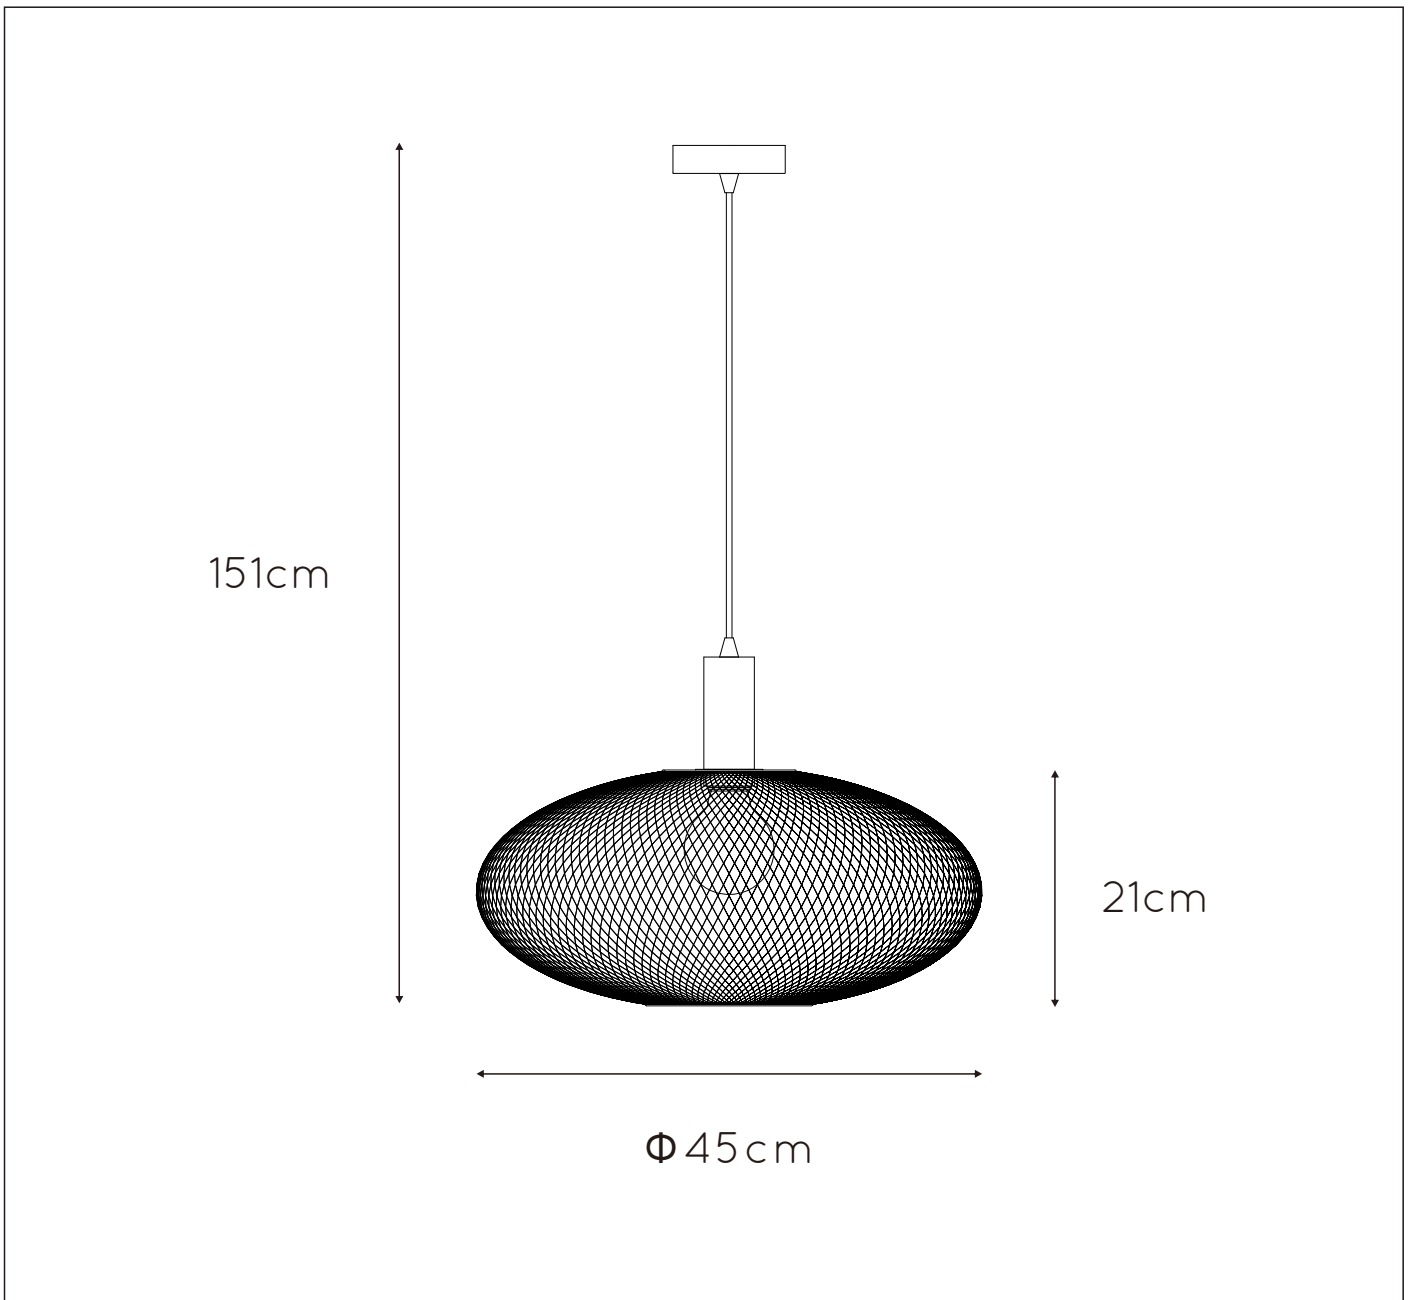

MESH

Item number : 21423/45/02

EAN CODE : 5411212211316

For more specifications, dimensions please visit

www.lucide.com