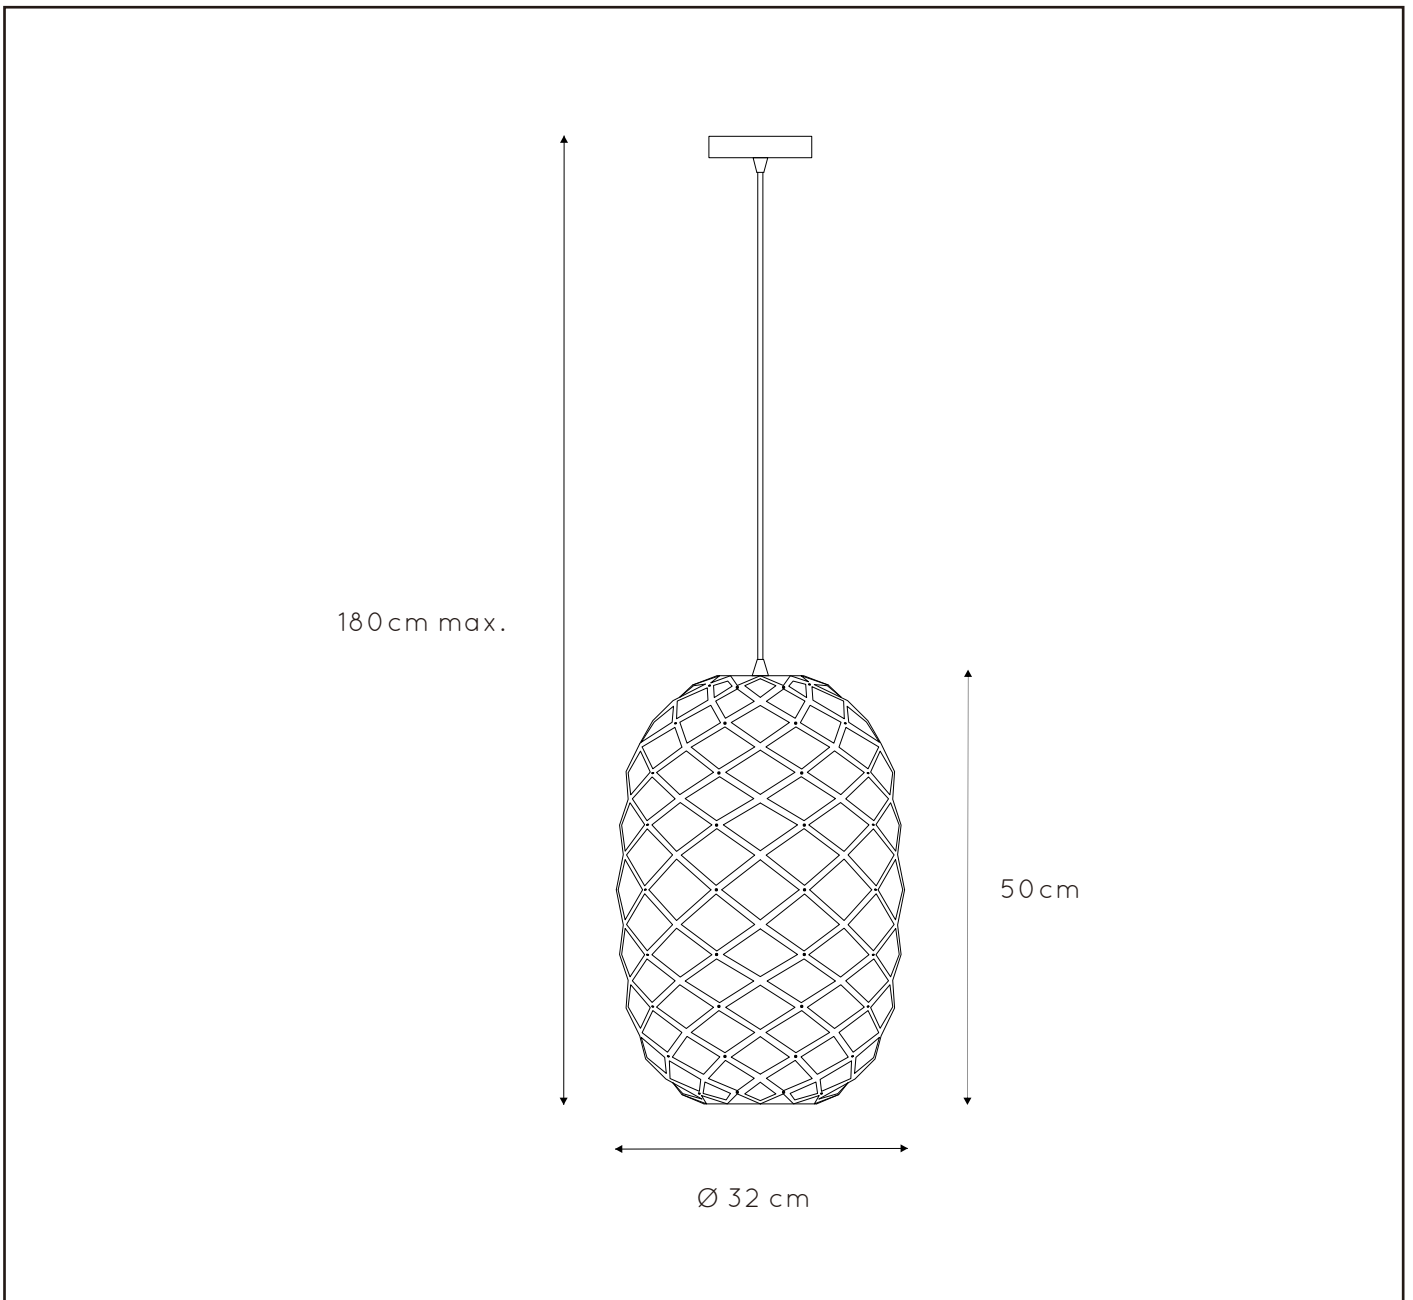

LUCIDE

GENERAL SPECIFICATIONS

RECOMMENDED LUCIDE LIGHT SOURCE

49035/30/62

Light source dimmable : Yes

Light source incl. : No

General

Dimensions LxWxH : 32cm x 32cm x 180cm

Height minimum: 52,5cm

Height maximum: 180cm

Dimensions shade LxWxH : 32cm x 32cm x 50cm

Main material : Metal

Ceiling rose material : Metal

Color : Matt black

Style : Modern

Shape : Oval

Weight : 1,3 kg

Warranty : 2 years

Product specifications

Dimmable : Yes

Light direction : Around (Diffuse)

Adjustable in height : Adjustable In Height
(Before Installation)

Directional : Not Directional

Cable : Yes, Cable On Product

Power requirements : 220-240V~50Hz

Bulb type & maximum wattage : E27 max.60W

For more specifications of this product please visit

www.lucide.com

WOLFRAM

Item number : 21417/32/30

EAN CODE : 5411212211163

For more specifications, dimensions please visit