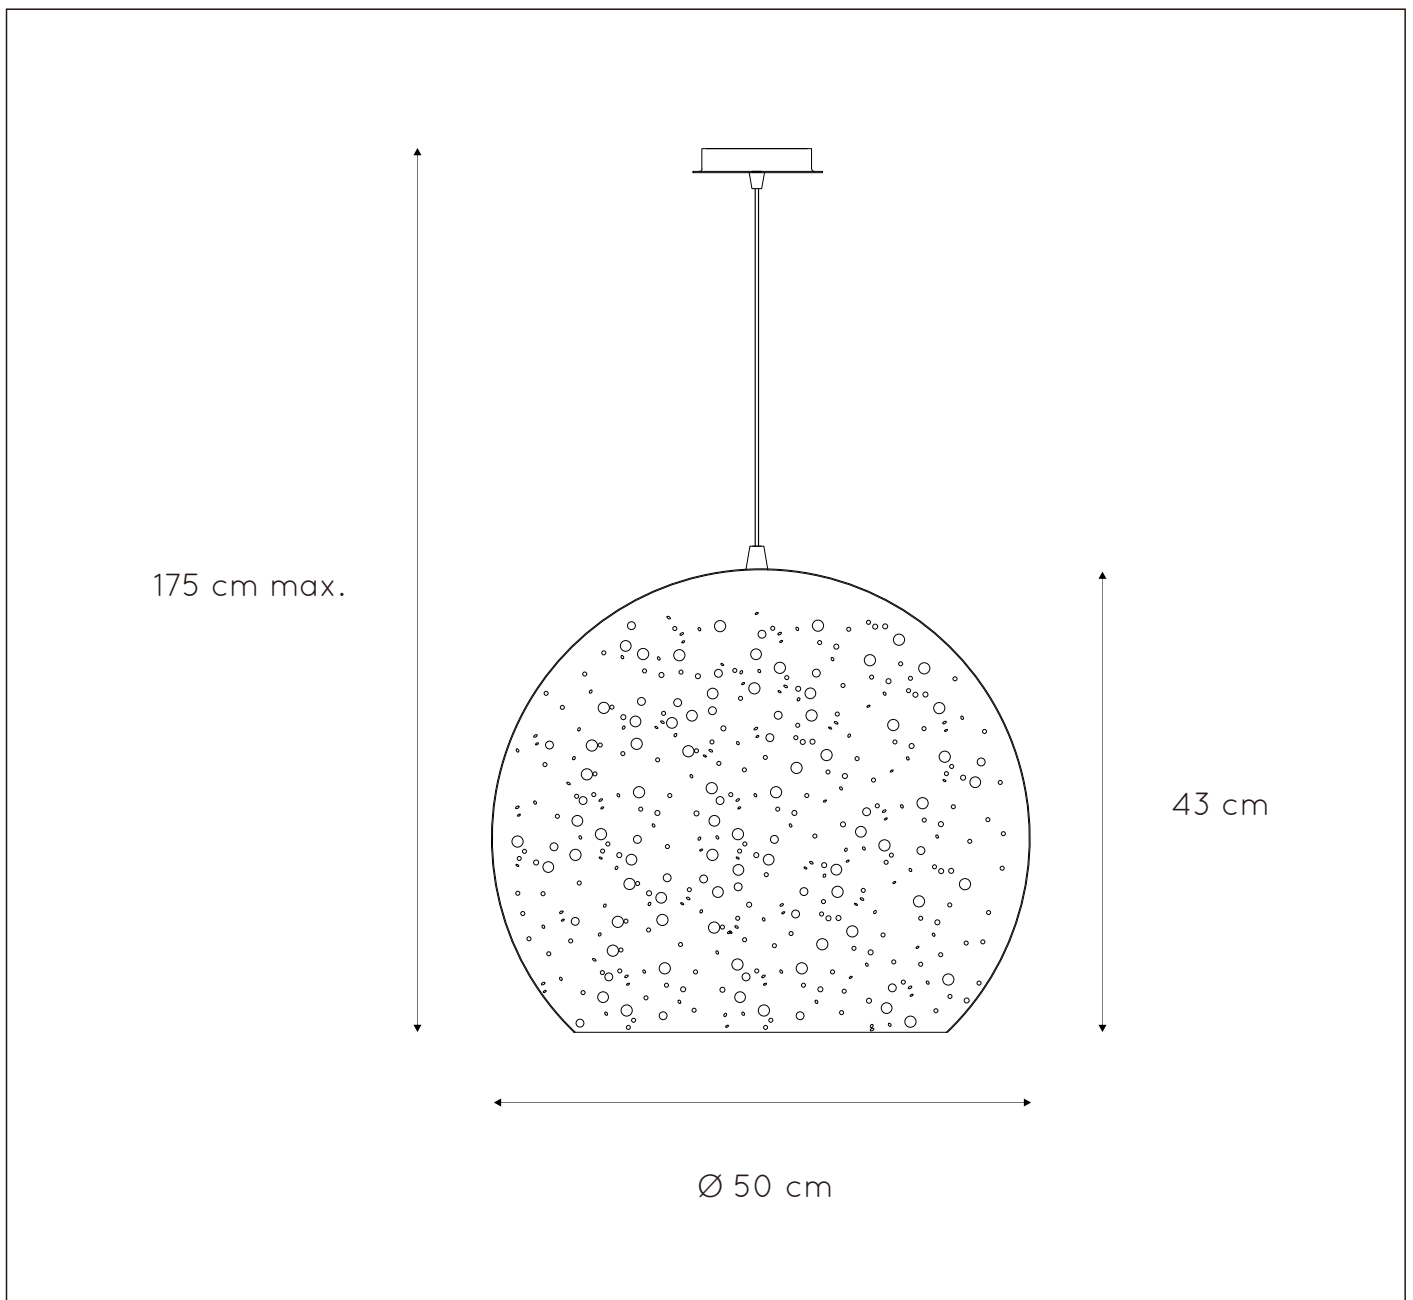

**RECOMMENDED LUCIDE
LIGHT SOURCE**

49032/05/62

Light source dimmable : Yes

Light source incl. : No

General

Dimensions LxWxH : 50cm x 50cm x 175cm
Height minimum : 43cm
Height maximum : 175cm
Dimensions shade LxWxH : 50cm x 50cm x 43cm
Main material : Metal
Ceiling rose material : Metal
Color : Black and gold
Style : Modern
Shape : Oval
Weight : 3,7 kg
Warranty : 2 years

Product specifications

Dimmable : No
Light direction : Around (Diffuse)
Adjustable in height : Adjustable In Height (Before Installation)
Directional : Not Directional
Cable : Yes, Cable On Product
Cable length : 130 cm
Sensor : Without Sensor
Control : Light Switch Control
IP-Class : 20
Electric class : 1
Light source including ? : No
Lamp socket : E27
Light source number : 1
Power requirements : 220-240V~50Hz
Bulb type & maximum wattage : E27 max.60W

LUCIDE

TECHNICAL DRAWING & DIMENSIONS

ETERNAL

Item number : 21407/50/97

EAN CODE : 5411212210760

For more specifications, dimensions please visit

www.lucide.com

LUCIDE