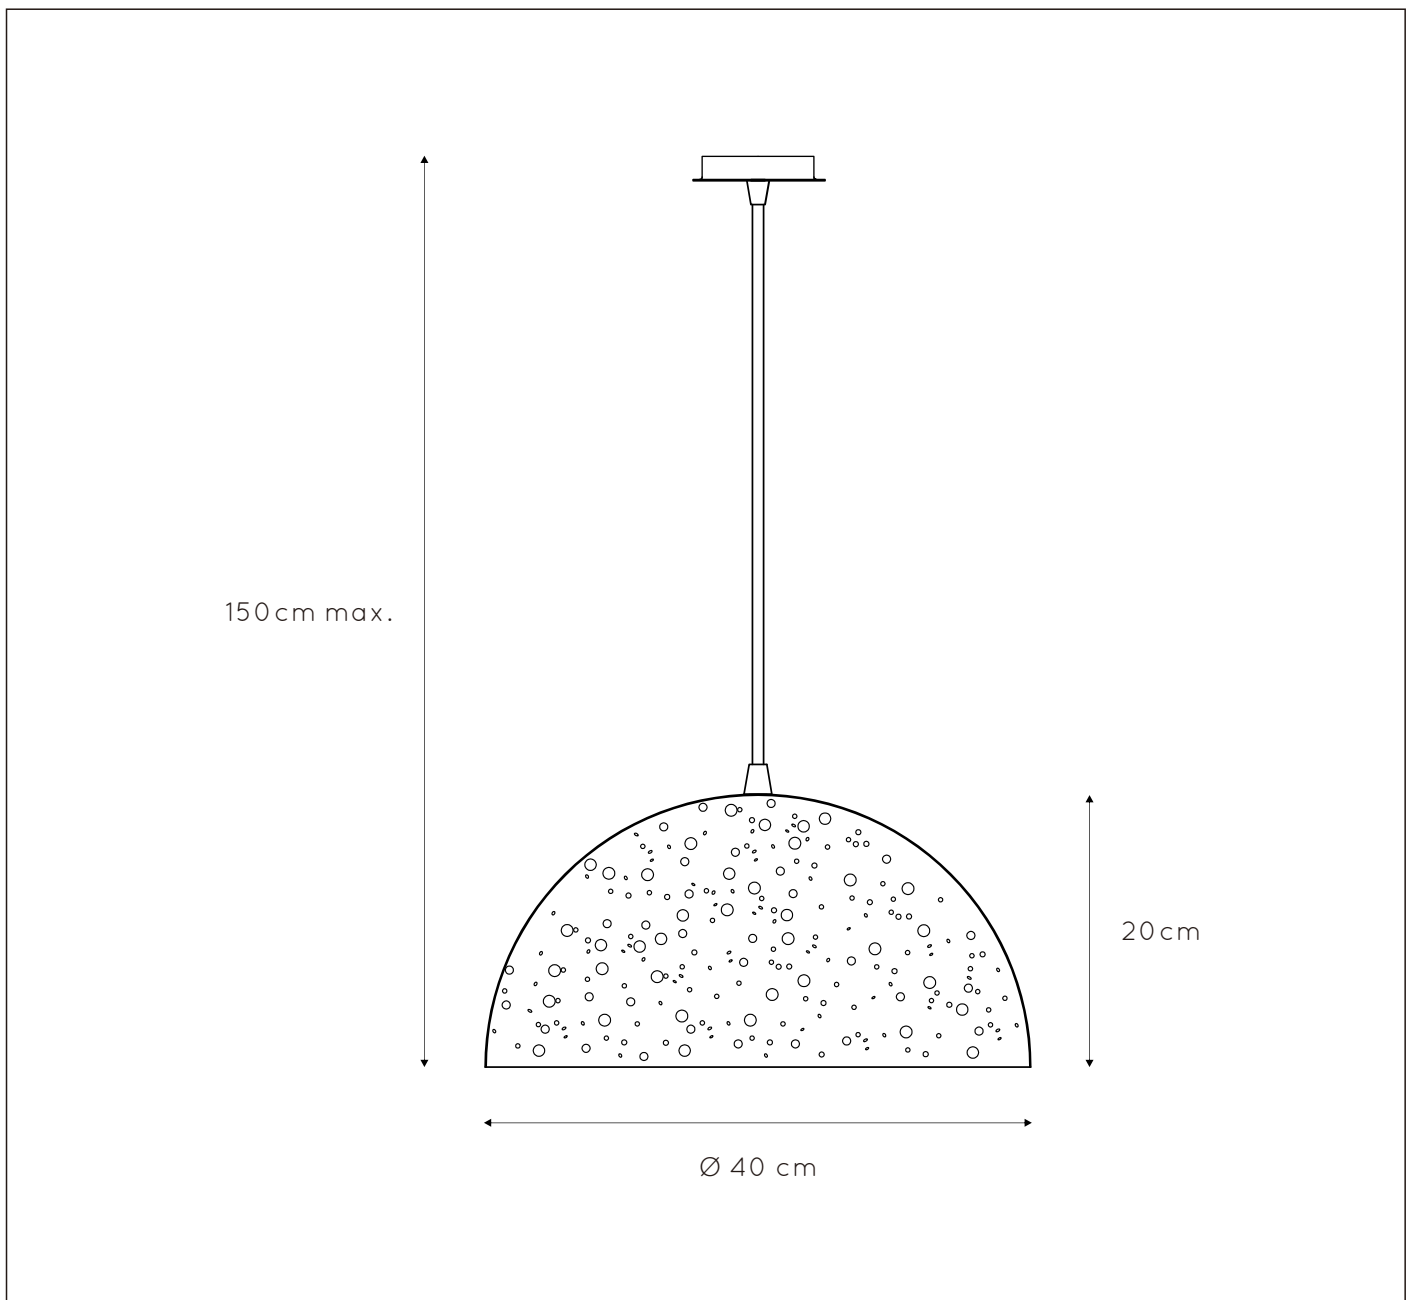

### General

**Dimensions LxWxH** : 40cm x 40cm x 150cm  
**Height minimum**: 20cm  
**Height maximum**: 150cm  
**Dimensions shade LxWxH** : 40cm x 40cm x 20cm  
**Main material** : Metal  
**Ceiling rose material** : Metal  
**Color** : Sandy white  
**Style** : Modern  
**Shape** : Oval  
**Weight** : 1,6 kg  
**Warranty** : 2 years

### Product specifications

**Dimmable** : No  
**Light direction** : Around (Diffuse)  
**Adjustable in height** : Adjustable In Height  
(Before Installation)  
**Directional** : Not Directional  
**Cable** : Yes, Cable On Product  
**Cable length** : 130 cm  
**Sensor** : Without Sensor  
**Control** : Light Switch Control  
**IP-Class** : 20  
**Electric class** : 1  
**Light source including ?** : No  
**Lamp socket** : E27  
**Light source number** : 1  
**Power requirements** : 220-240V~50Hz  
**Bulb type & maximum wattage** : E27 max.60W

For more specifications of this product please visit  
[www.lucide.com](http://www.lucide.com)

LUCIDE

TECHNICAL DRAWING & DIMENSIONS

# ETERNAL

Item number : 21406/40/31

EAN CODE : 5411212210746

For more specifications, dimensions please visit

[www.lucide.com](http://www.lucide.com)