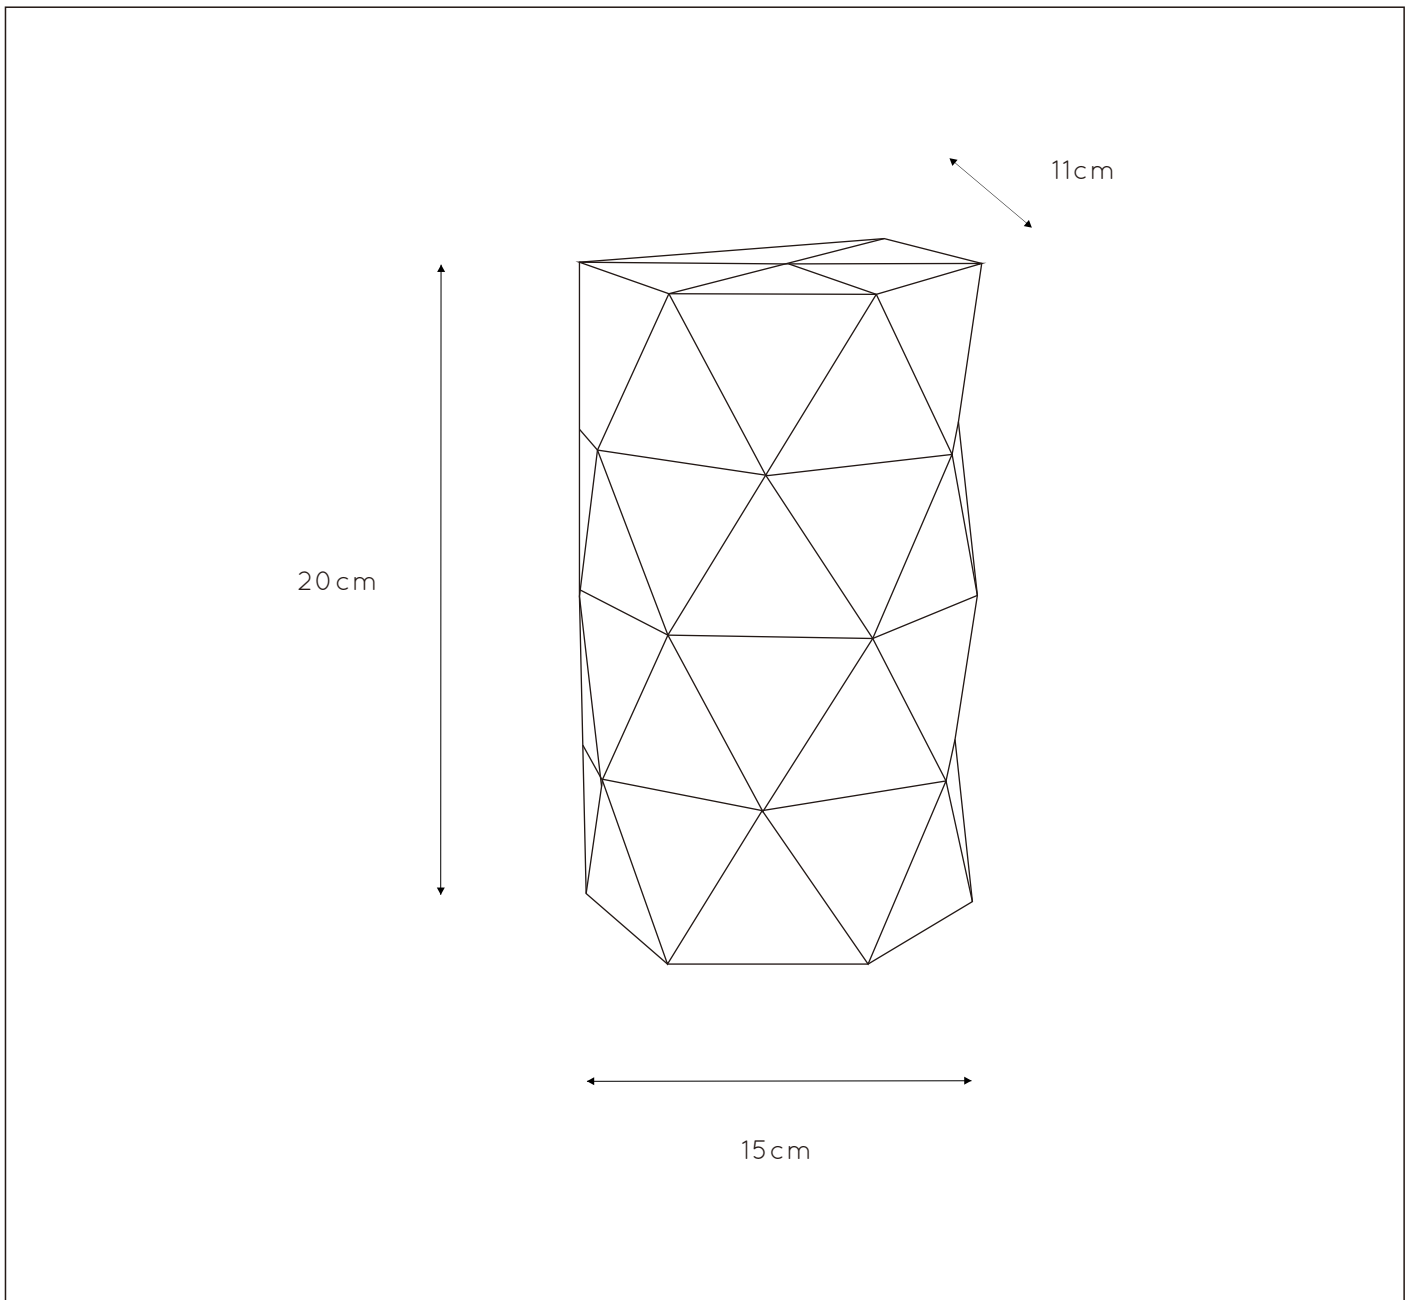

OTONA

Item number : 21209/02/31

EAN CODE : 5411212210883

For more specifications, dimensions please visit

www.lucide.com