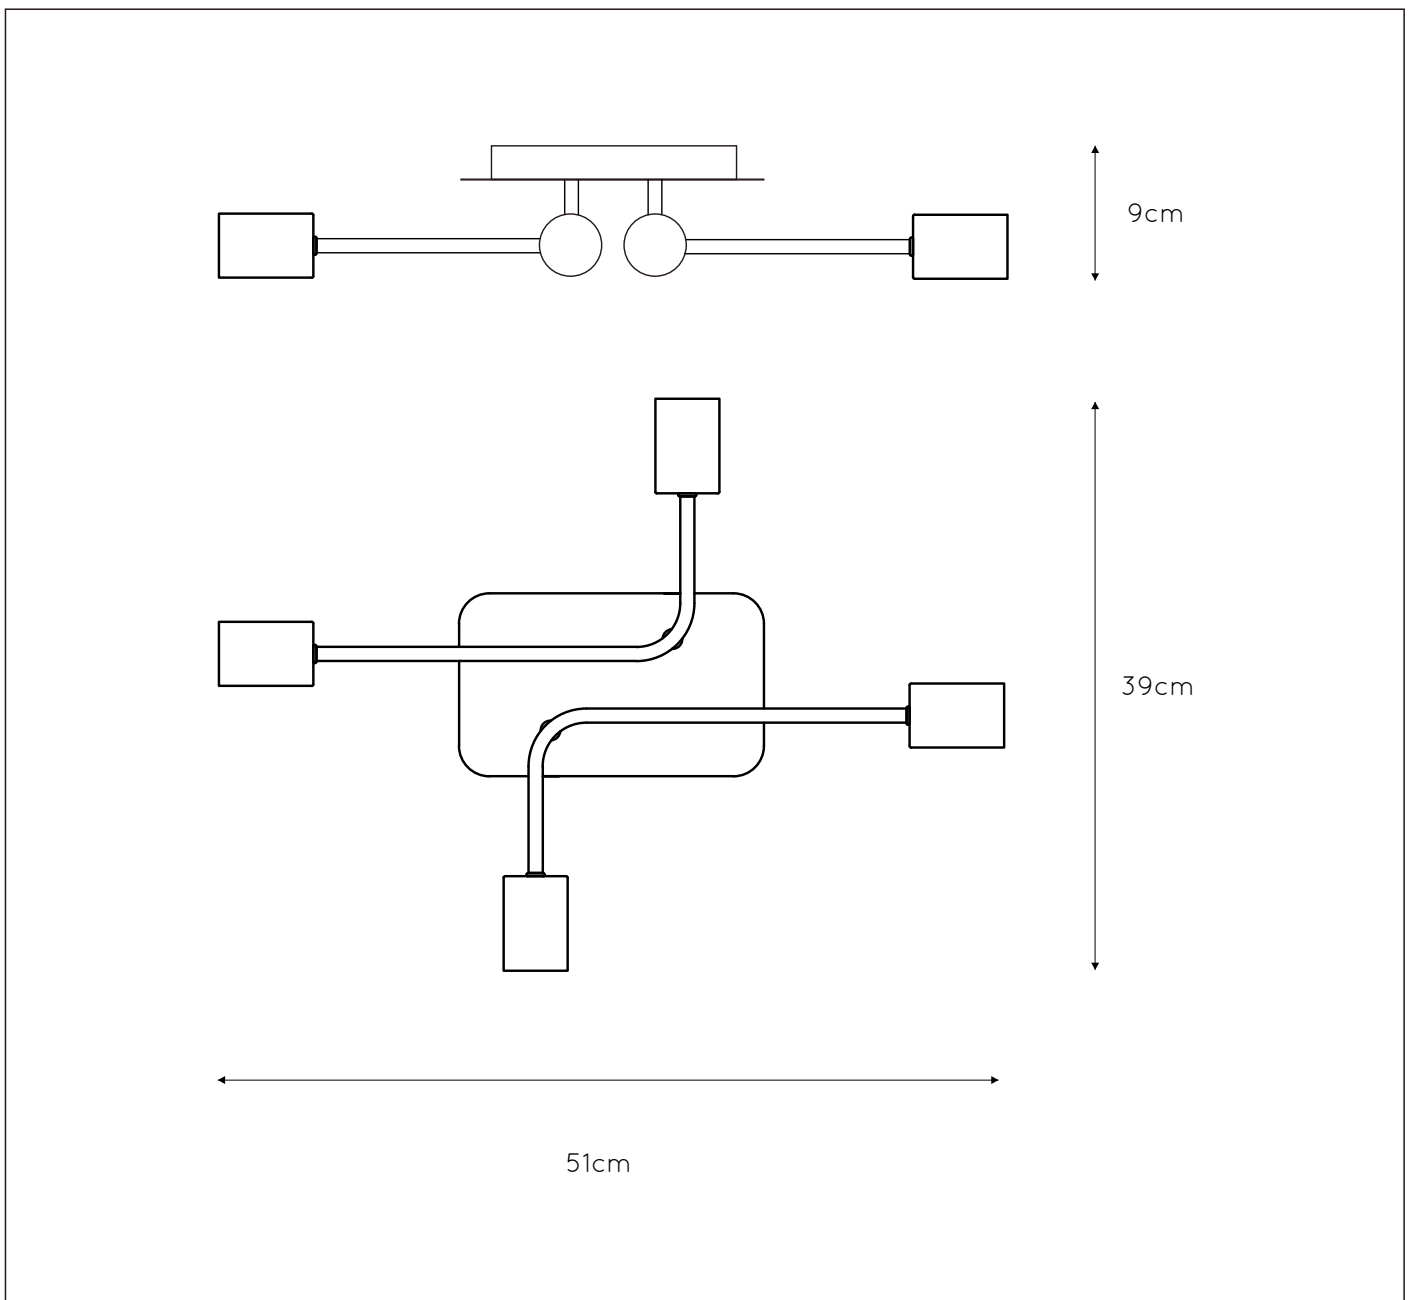

LUCIDE

LESTER

Item number : 21118/04/30

EAN CODE : 5411212211026

For more specifications, dimensions please visit

www.lucide.com