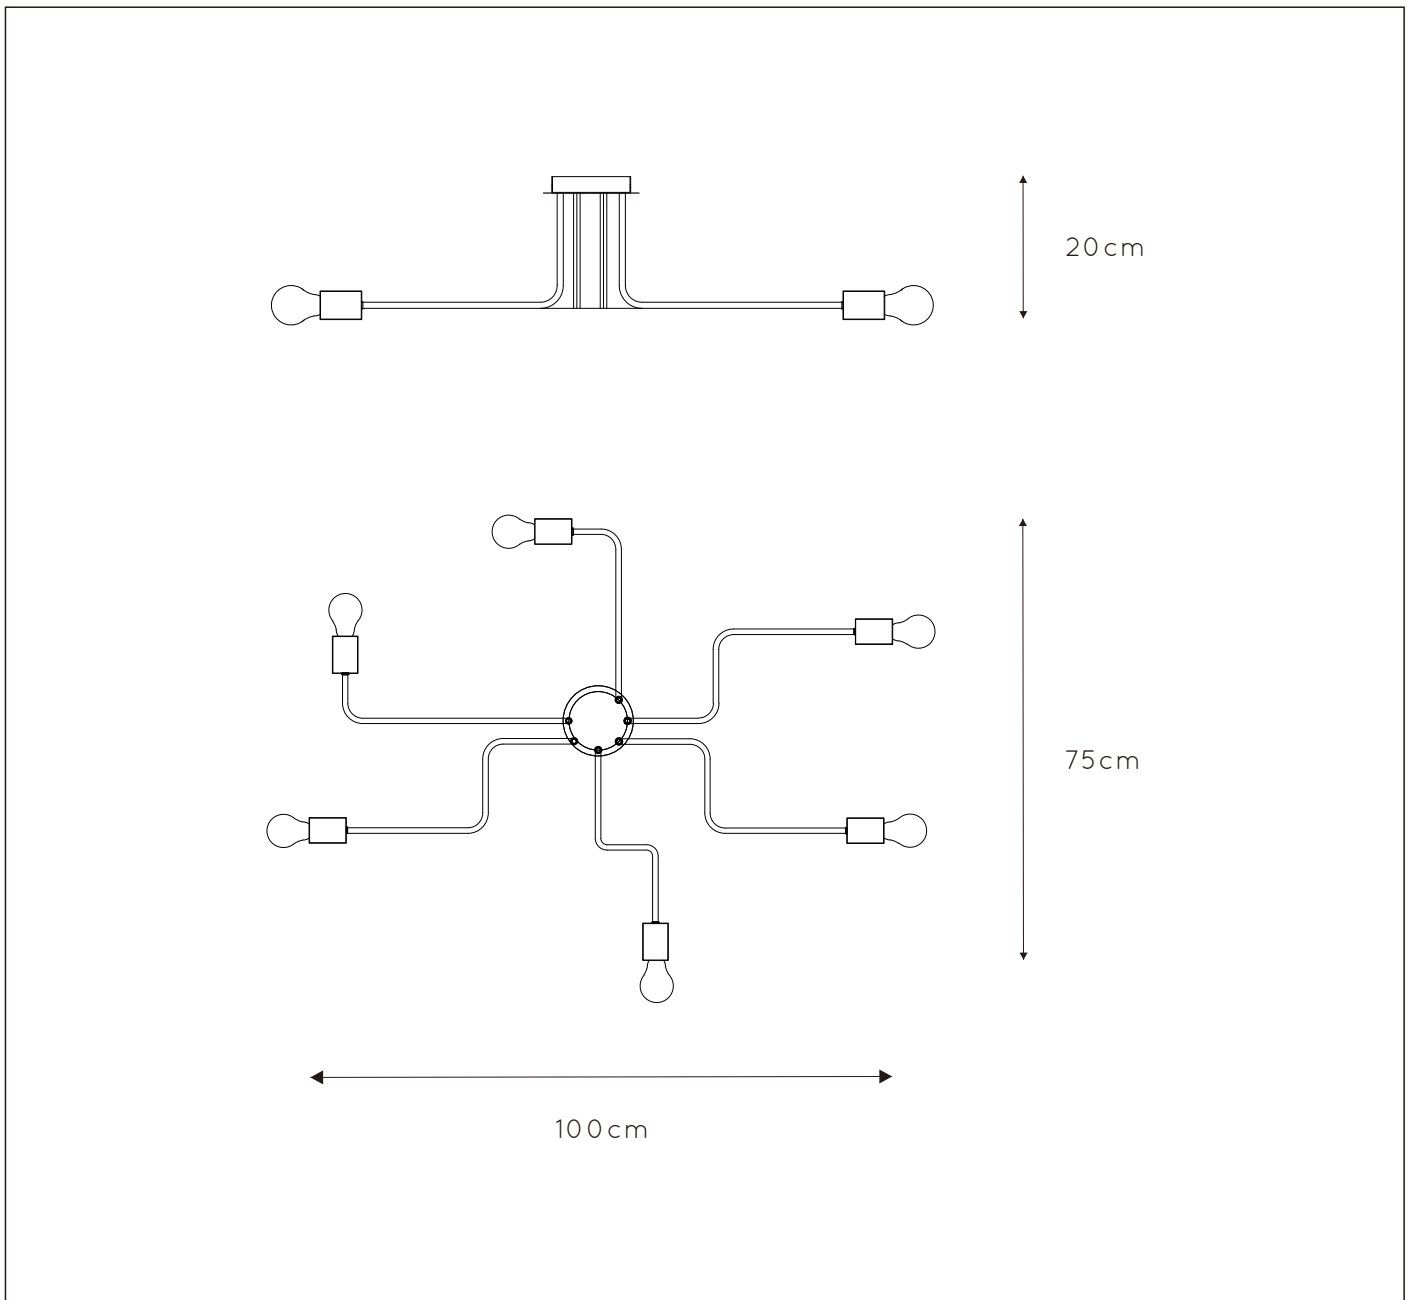

LUCIDE

TECHNICAL DRAWING & DIMENSIONS

LESTER

Item number : 21112/06/30
EAN CODE : 5411212210890

For more specifications, dimensions please visit
www.lucide.com