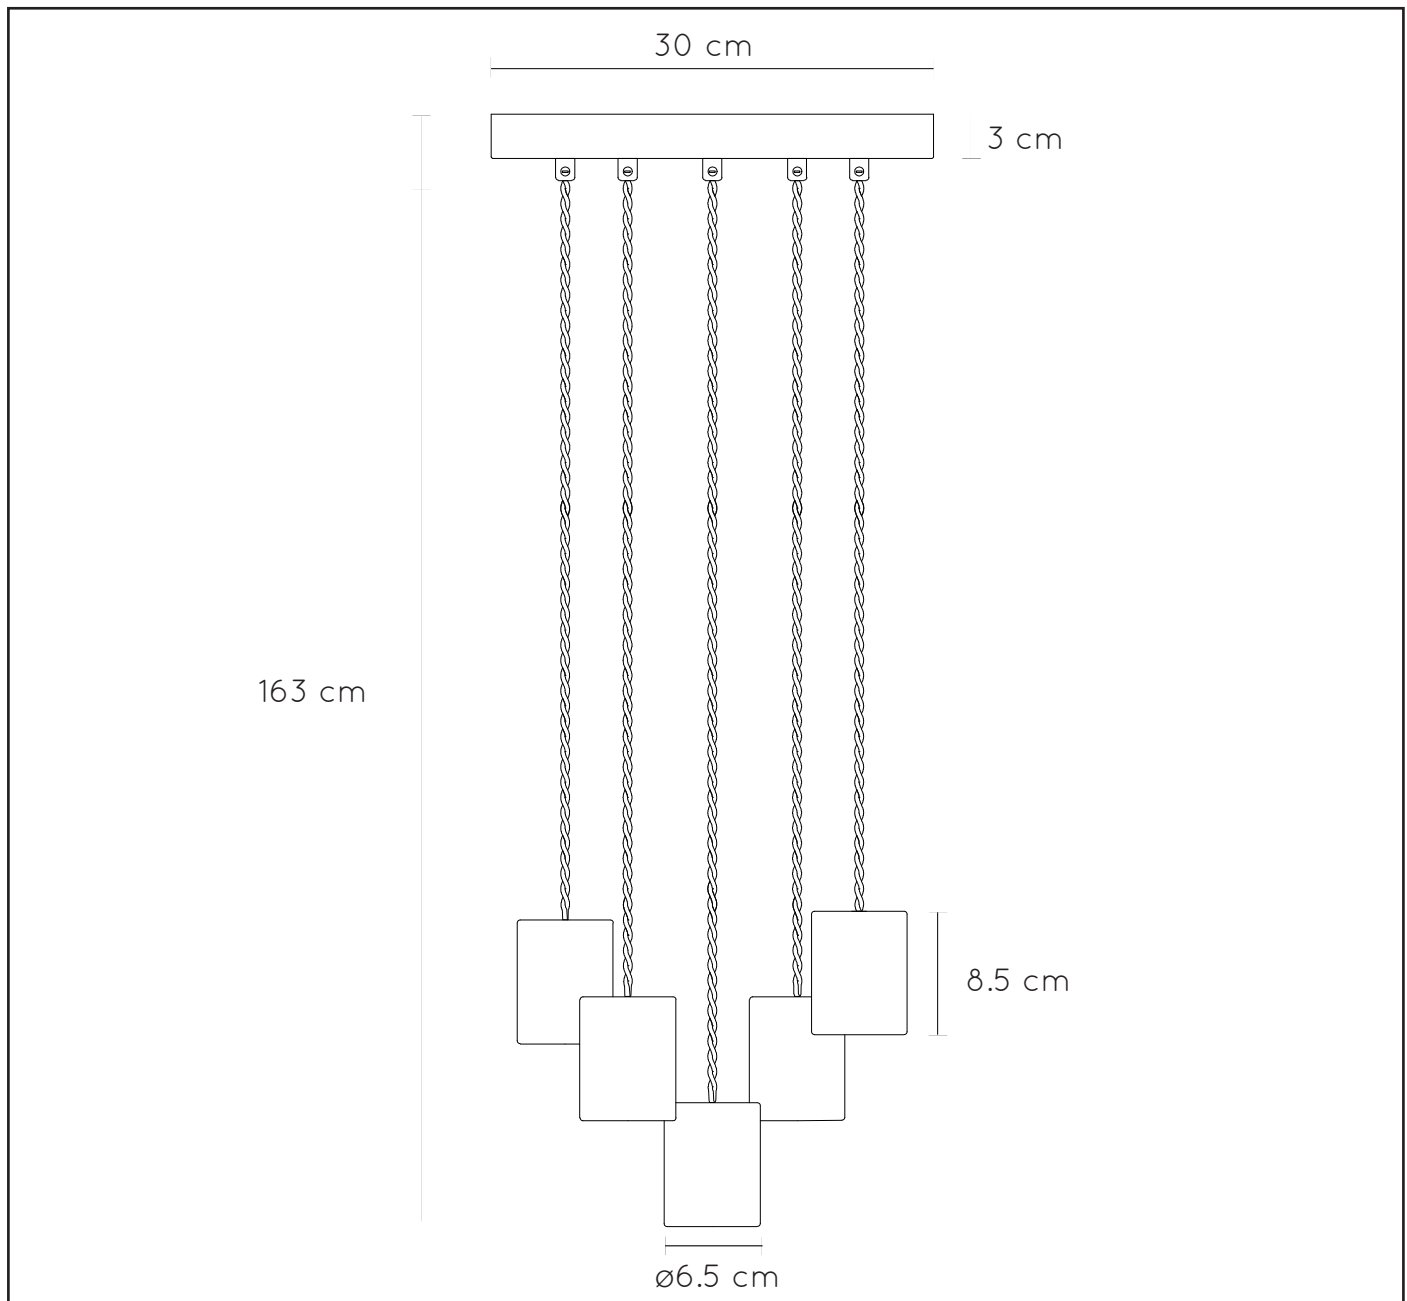

LUCIDE

GENERAL SPECIFICATIONS

RECOMMENDED LUCIDE LIGHT SOURCE

49032/05/65

Light source dimmable : Yes

Light source incl. : No

General

Dimensions LxWxH : 30 cm x 6.5 cm x 163 cm

Height minimum : -

Height maximum : 163 cm

Dimensions shade LxWxH : 6.5 cm x 6.5 cm x 8.5 cm

Main material : Metal + glass

Ceiling rose material : Metal

Color : Black, smoked and brass

Style : Modern

Shape: Round

Weight: 3,45kg

Warranty : 2 years

Product specifications

Dimmable : Yes

Light direction : Downlight

Adjustable in height : Adjustable In Height
(Before Installation)

Directional : No directional

Cable : Yes, Cable On Product

Power requirements : 220-240V~50Hz

Bulb type & maximum wattage : E27- max.40W

For more specifications of this product please visit

www.lucide.com

GELKA

Item number : 20416/15/65
EAN code : 5411212201966

For more specifications, dimensions please visit
www.lucide.com