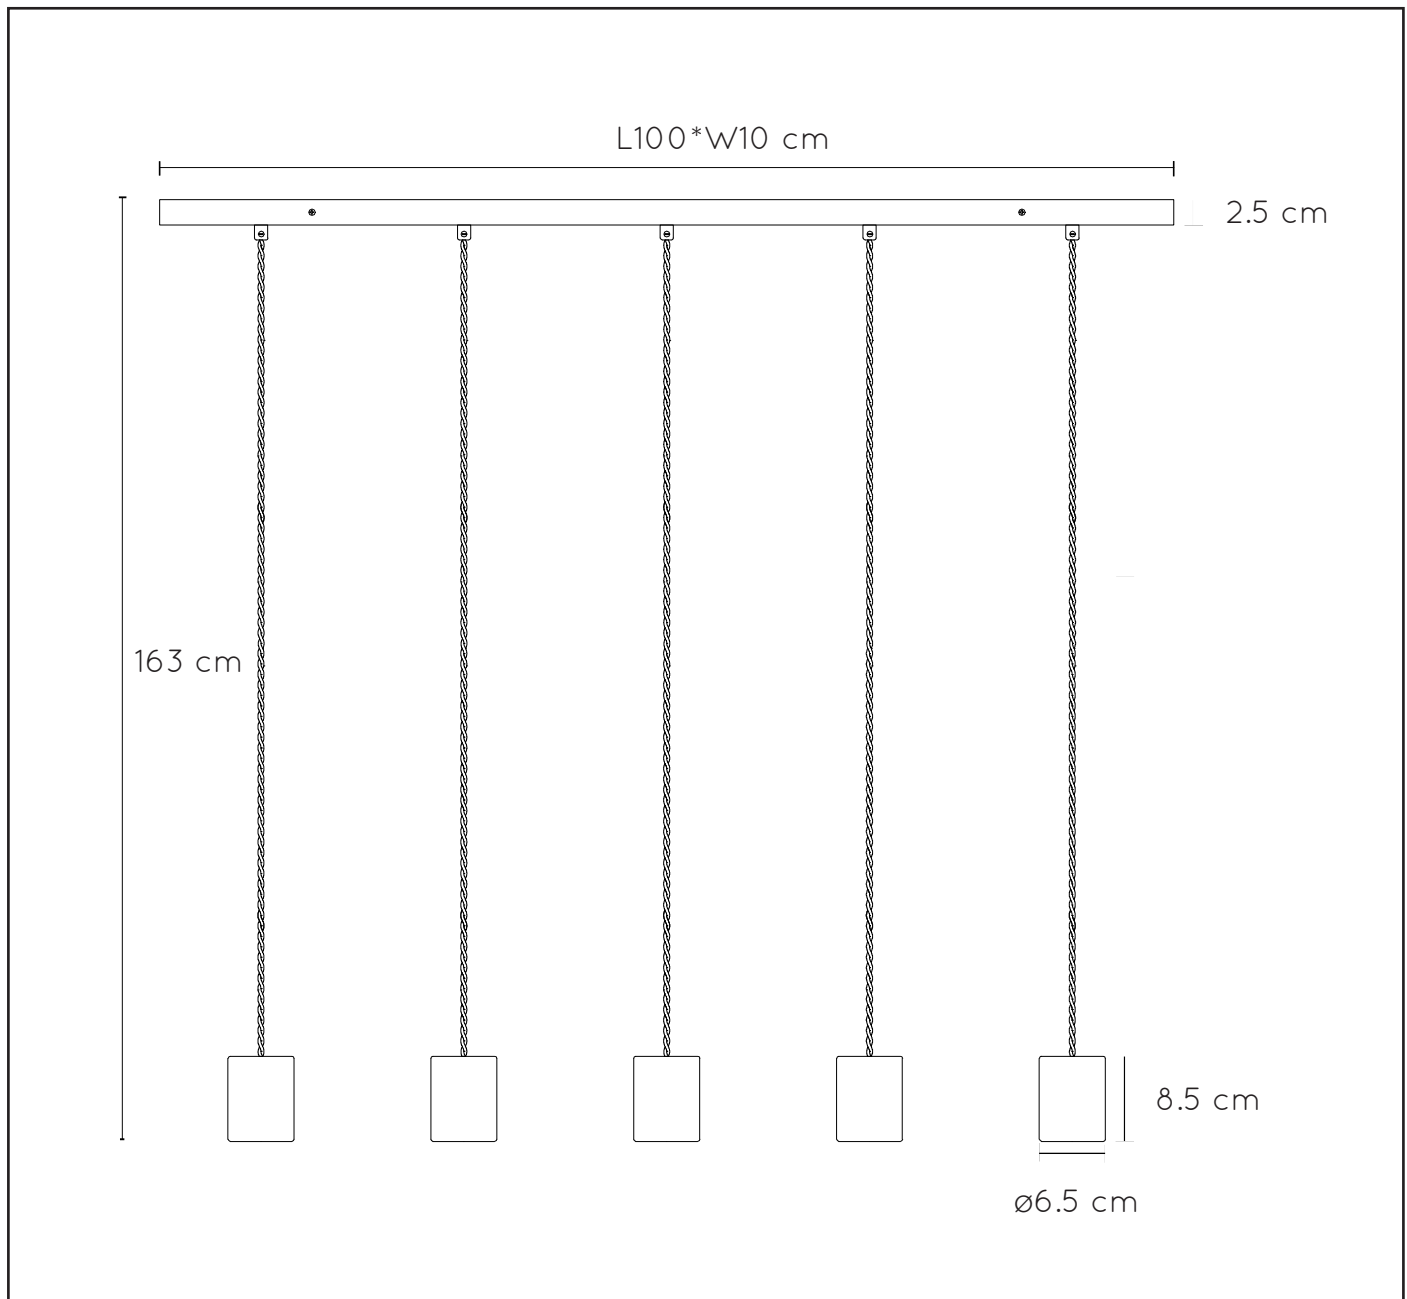

LUCIDE

GENERAL SPECIFICATIONS

**RECOMMENDED LUCIDE
LIGHT SOURCE**

49032/05/65

Light source dimmable : Yes

Light source incl. : No

General

Dimensions LxWxH : 100 cm x 10 cm x 163 cm

Height minimum : -

Height maximum : 163 cm

Dimensions shade LxWxH : 6.5 cm x 6.5 cm x 8.5 cm

Main material : Metal + glass

Ceiling rose material : Metal

Color : Black, smoked and brass

Style : Modern

Shape: Rectangle

Weight: 4,2kg

Warranty : 2 years

Product specifications

Dimmable : Yes

Light direction : Downlight

Adjustable in height : Adjustable In Height
(Before Installation)

Directional : No directional

Cable : Yes, Cable On Product

Power requirements : 220-240V~50Hz

Bulb type & maximum wattage : E27- max.40W

For more specifications of this product please visit

www.lucide.com

GELKA

Item number : 20416/05/65

EAN code : 5411212201959

For more specifications, dimensions please visit