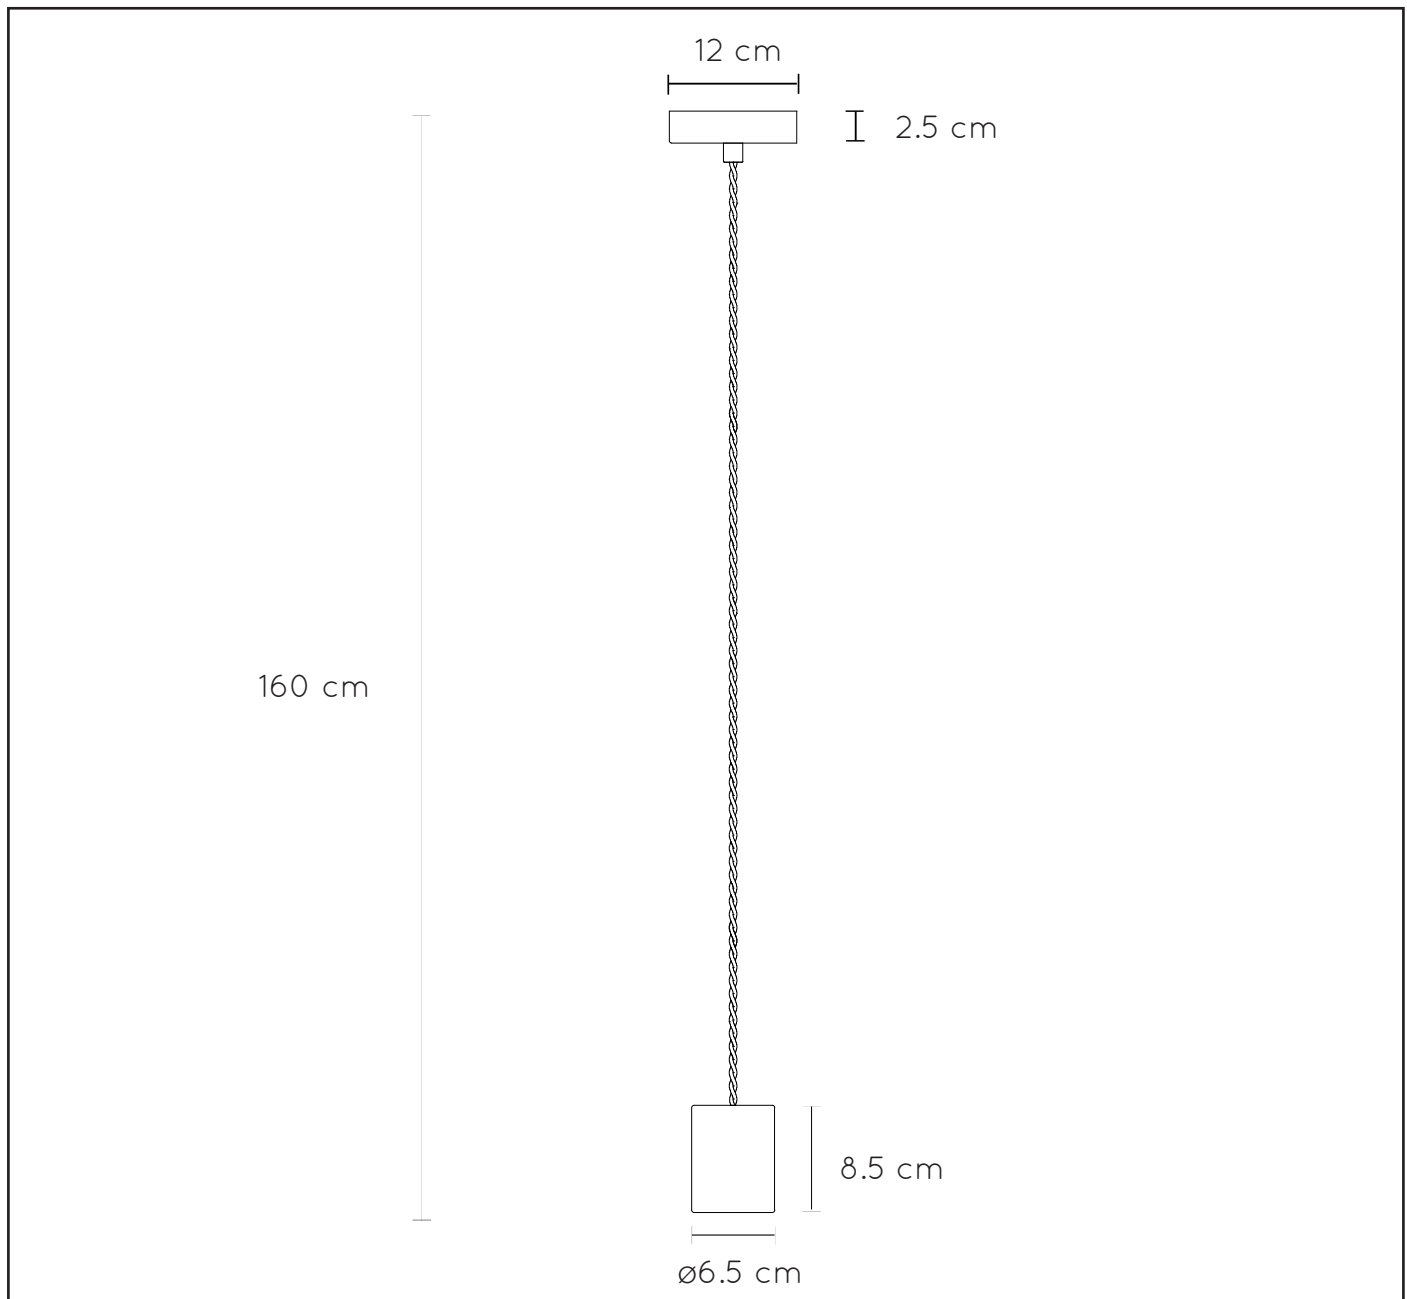

GELKA

Item number : 20416/01/65
EAN code : 5411212201942

For more specifications, dimensions please visit
www.lucide.com