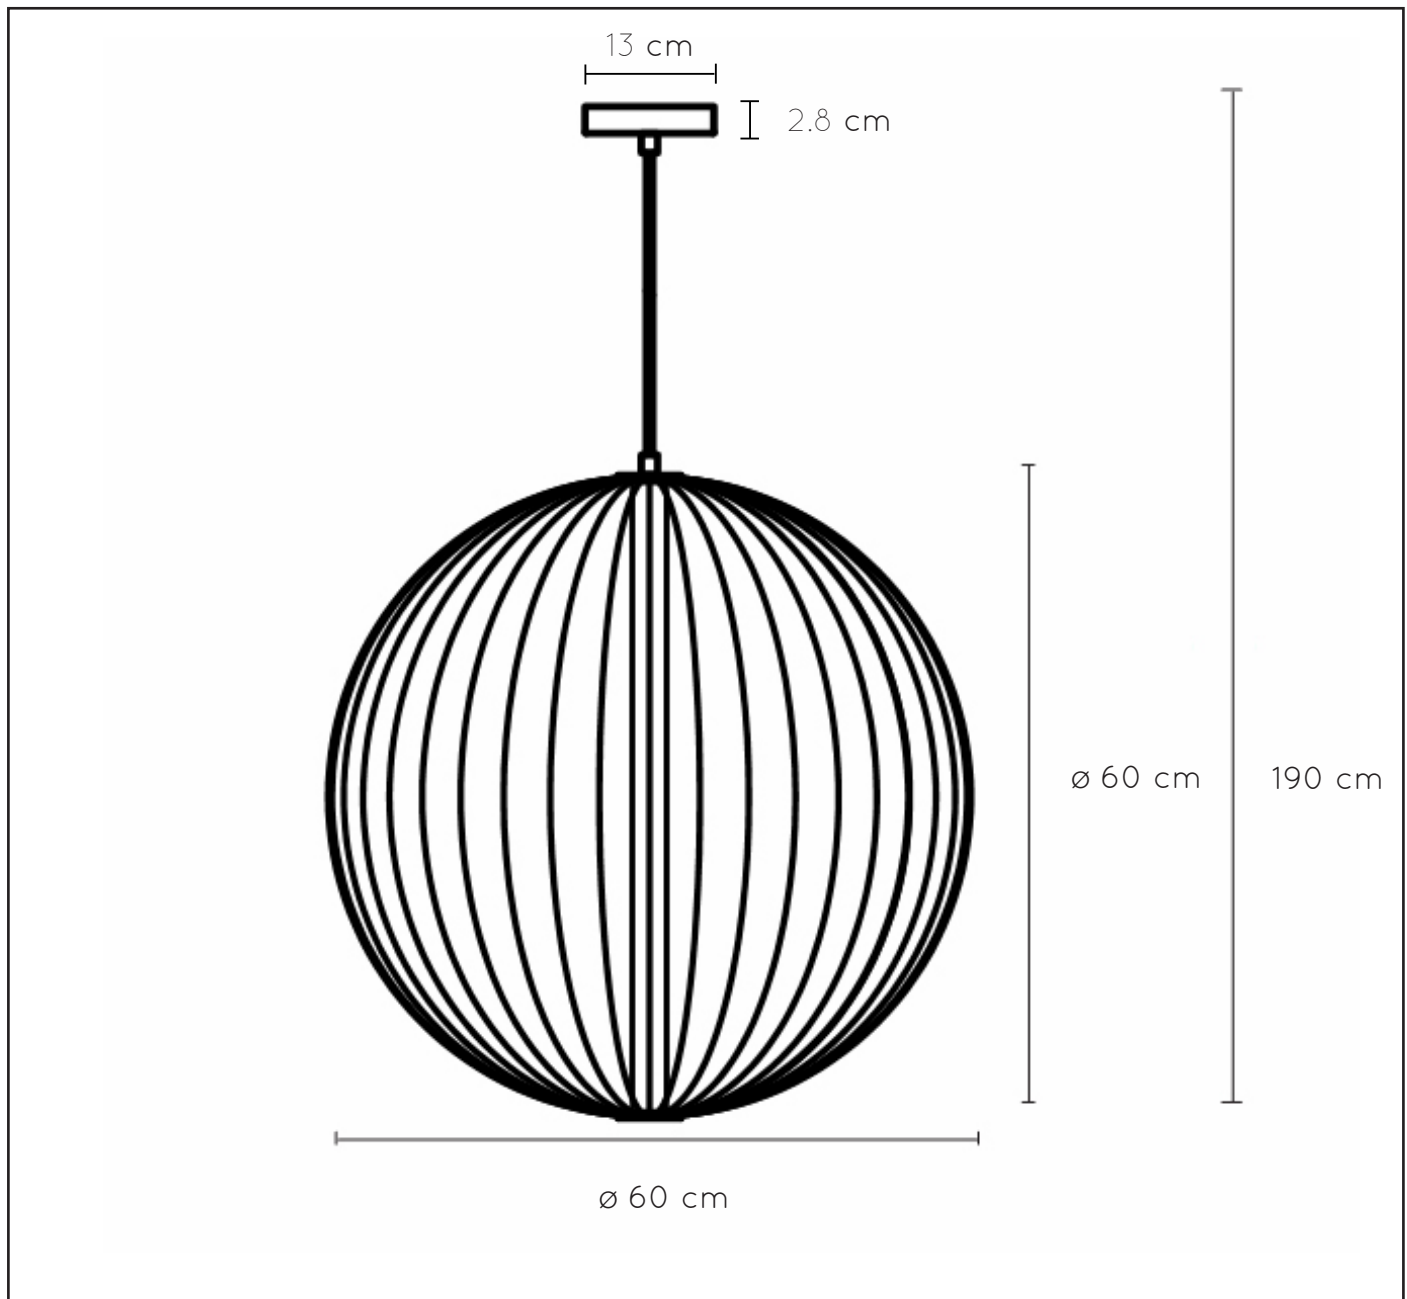

item number : 20414/61/01
 EAN code : 5411212201928

CARBONY

General

Dimensions LxWxH : 60 cm x 60 cm x 190 cm
Height minimum : -
Height maximum : 190 cm
Dimensions shade LxWxH : 60 cm x 60 cm x 60cm
Main material : Metal + Carbon Fibre + Acrylic
Ceiling rose material : Metal
Color : Black and brass
Style : Modern
Shape : Round
Weight : 1,5 kg
Warranty : 3 years

Product specifications

Dimmable : Yes
Light direction : Around (Diffuse)
Adjustable in height : Adjustable In Height (Before Installation)
Directional : Not Directional
Cable : Yes, Cable On Product
Cable length : 130 cm
Sensor : Without Sensor
Control : Light Switch Control
IP-Class : 20
Electric class : 2
Light source including ? : Yes
Lamp socket : -
Light source number : 1
Power requirements : 220-240V~50Hz
Bulb type & maximum wattage : 10W LED

For more specifications of this product please visit
www.lucide.com

CARBONY

Item number : 20414/61/01

EAN code : 5411212201928

For more specifications, dimensions please visit

www.lucide.com

OPTION I

The numbers on the top plate and bottom plate shall be matched according to the drawings