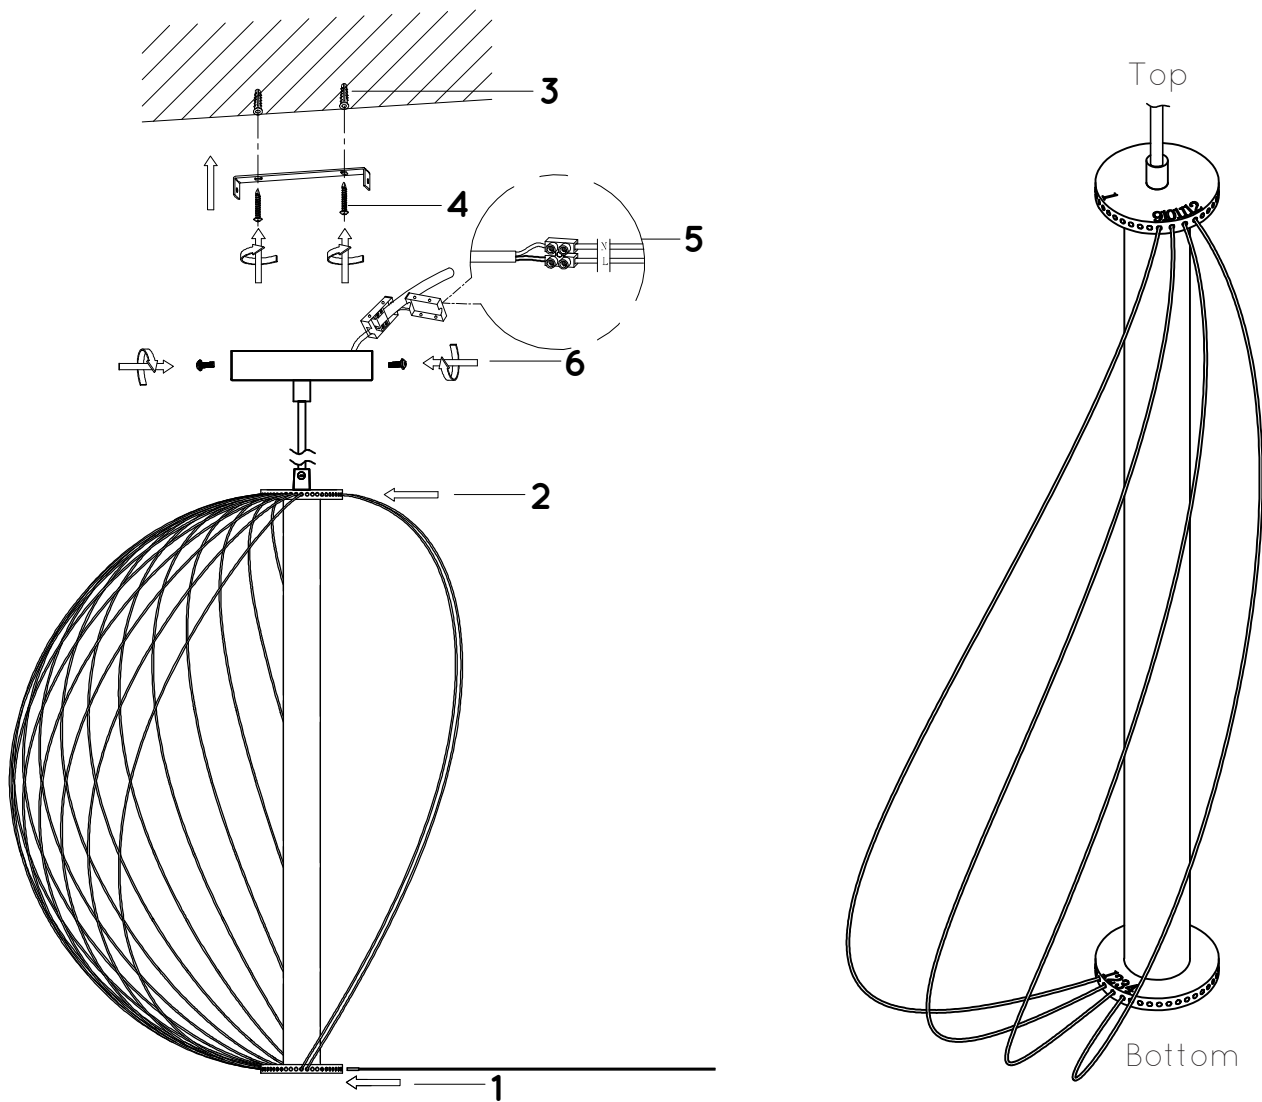

OPTION III

The numbers on the top plate and bottom plate shall be matched according to the drawings

Bottom:	1	2	3	4	...	40
	|	|	|	|	|	|
Top:	9	10	11	12	...	8