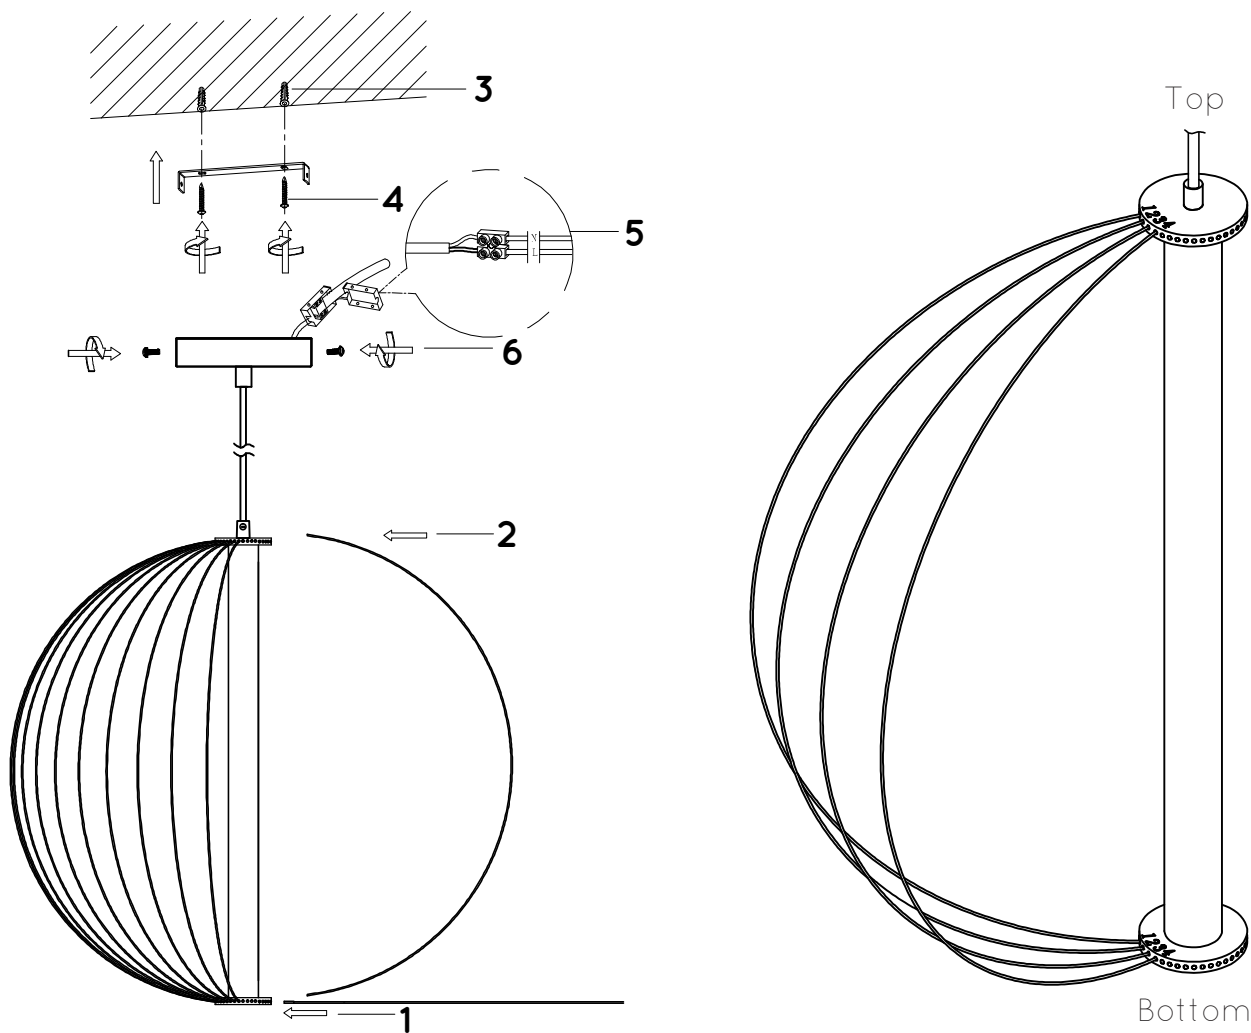

item number : 20414/61/01
 EAN code : 5411212201928

CARBONY

General

Dimensions LxWxH : 60 cm x 60 cm x 190 cm
Height minimum : -
Height maximum : 190 cm
Dimensions shade LxWxH : 60 cm x 60 cm x 60cm
Main material : Metal + Carbon Fibre + Acrylic
Ceiling rose material : Metal
Color : Black and brass
Style : Modern
Shape : Round
Weight : 1,5 kg
Warranty : 3 years

Product specifications

Dimmable : Yes
Light direction : Around (Diffuse)
Adjustable in height : Adjustable In Height (Before Installation)
Directional : Not Directional
Cable : Yes, Cable On Product
Cable length : 130 cm
Sensor : Without Sensor
Control : Light Switch Control
IP-Class : 20
Electric class : 2
Light source including ? : Yes
Lamp socket : -
Light source number : 1
Power requirements : 220-240V~50Hz
Bulb type & maximum wattage : 10W LED

For more specifications of this product please visit
www.lucide.com

CARBONY

Item number : 20414/61/01

EAN code : 5411212201928

For more specifications, dimensions please visit

www.lucide.com

OPTION I

The numbers on the top plate and bottom plate shall be matched according to the drawings