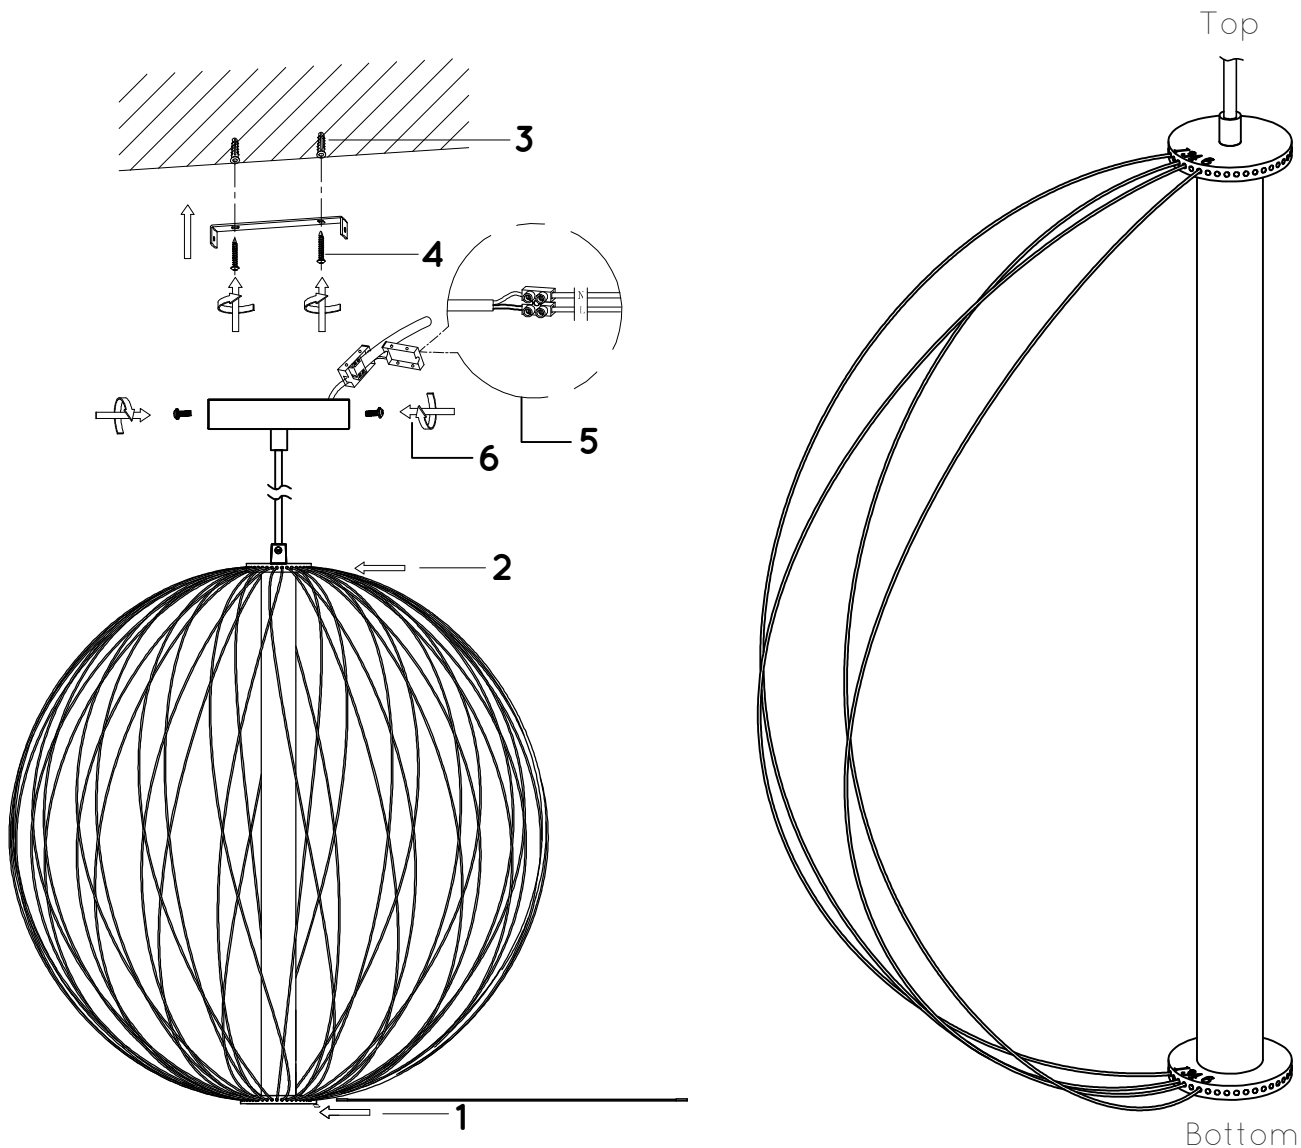

OPTION II

The numbers on the top plate and bottom plate shall be matched according to the drawings

Bottom:	1	2	3	4	5	6	7	8	9	10	11	12	13	...	39	40
Top:	4	39	6	1	8	3	10	5	12	7	14	9	16	...	2	37