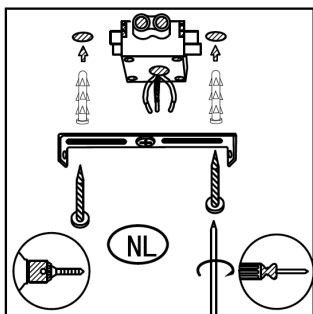

item number : 20414/61/01
 EAN code : 5411212201928

CARBONY

General

Dimensions LxWxH : 60 cm x 60 cm x 190 cm
Height minimum : -
Height maximum : 190 cm
Dimensions shade LxWxH : 60 cm x 60 cm x 60cm
Main material : Metal + Carbon Fibre + Acrylic
Ceiling rose material : Metal
Color : Black and brass
Style : Modern
Shape : Round
Weight : 1,5 kg
Warranty : 3 years

Product specifications

Dimmable : Yes
Light direction : Around (Diffuse)
Adjustable in height : Adjustable In Height (Before Installation)
Directional : Not Directional
Cable : Yes, Cable On Product
Cable length : 130 cm
Sensor : Without Sensor
Control : Light Switch Control
IP-Class : 20
Electric class : 2
Light source including ? : Yes
Lamp socket : -
Light source number : 1
Power requirements : 220-240V~50Hz
Bulb type & maximum wattage : 10W LED

For more specifications of this product please visit
www.lucide.com

CARBONY

Item number : 20414/61/01

EAN code : 5411212201928

For more specifications, dimensions please visit

www.lucide.com

OPTION I

The numbers on the top plate and bottom plate shall be matched according to the drawings

OPTION II

The numbers on the top plate and bottom plate shall be matched according to the drawings

| | | | | | | | | | | | | | | | | |
|---------|---|----|---|---|---|---|----|---|----|----|----|----|----|-----|----|----|
| Bottom: | 1 | 2 | 3 | 4 | 5 | 6 | 7 | 8 | 9 | 10 | 11 | 12 | 13 | ... | 39 | 40 |
| Top: | 4 | 39 | 6 | 1 | 8 | 3 | 10 | 5 | 12 | 7 | 14 | 9 | 16 | ... | 2 | 37 |